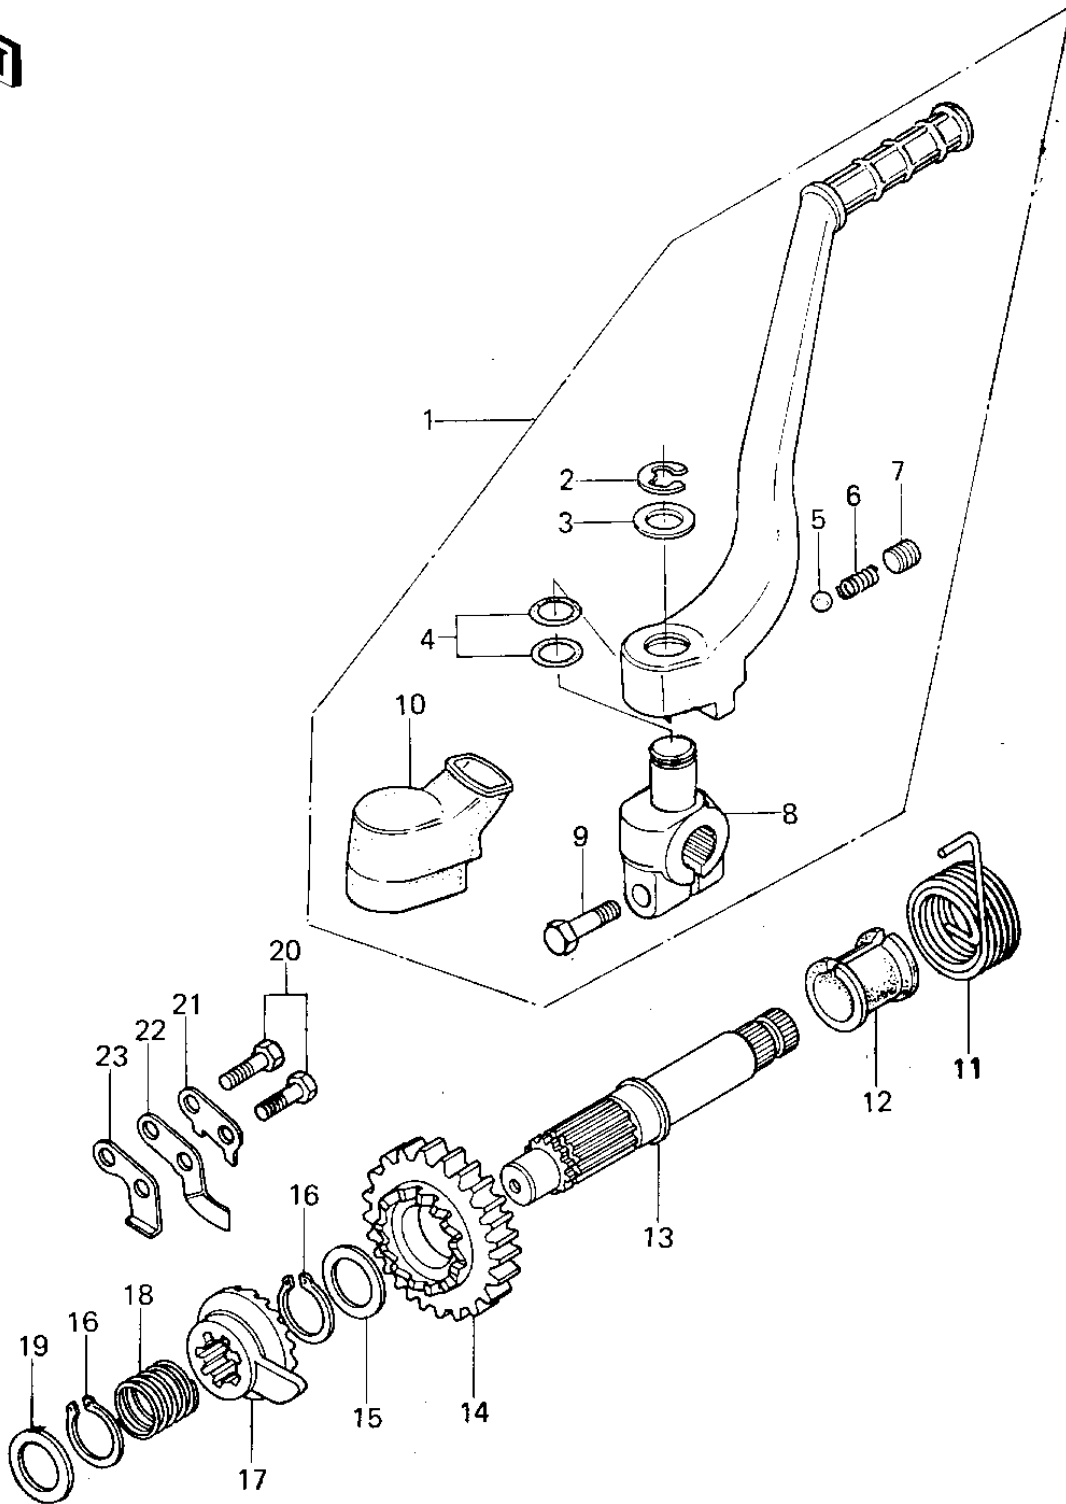

1979 KX250-A5 PARTS DIAGRAM

KICKSTARTER MECHANISM (78-79)

1979 KX250-A5 PARTS LIST

KICKSTARTER MECHANISM (78-79)

ITEM NAME	PART NUMBER	QUANTITY
PEDAL ASSY,KICK (Ref # 1)	13064-1004	
CIR CLIP (Ref # 2)	482K0100	
WASHER,PLAIN (Ref # 3)	92022-1019	
"O" RING,15MM (Ref # 4)	670B2015	
BALL STEEL 1/4' (Ref # 5)	600A0800	
SPRING KICK PEDAL (Ref # 6)	92081-020	
SCREW,8X8 (Ref # 7)	290Q0808	
BOSS,KICKSTARTER (Ref # 8)	13061-1007	
BOLT,HEX HEAD,8X28 (Ref # 9)	92001-1042	
BOOT,KICKSTARTER (Ref # 10)	49006-1006	
SPRING-KICKSTARTER (Ref # 11)	92082-003	
GUIDE,KICKSTARTER (Ref # 12)	13070-007	
SHAFT,KICKSTARTER (Ref # 13)	13066-1003	
GEAR-KICKSTARTER (Ref # 14)	13068-025	
WASHER-PLAIN 25MM (Ref # 15)	92022-159	
CIRCLIP (Ref # 16)	92033-026	
RATCHET (Ref # 17)	13078-007	
SPRING (Ref # 18)	92081-097	
WASHER (Ref # 19)	92022-252	
BOLT-UPSET (Ref # 20)	112G0618	
WASHER,KICKSTOP GUIDE (Ref # 21)	92031-010	
GUIDE,KICK STOPPER (Ref # 22)	13206-011	
STOPPER,KICKSHAFT (Ref # 23)	13072-016	