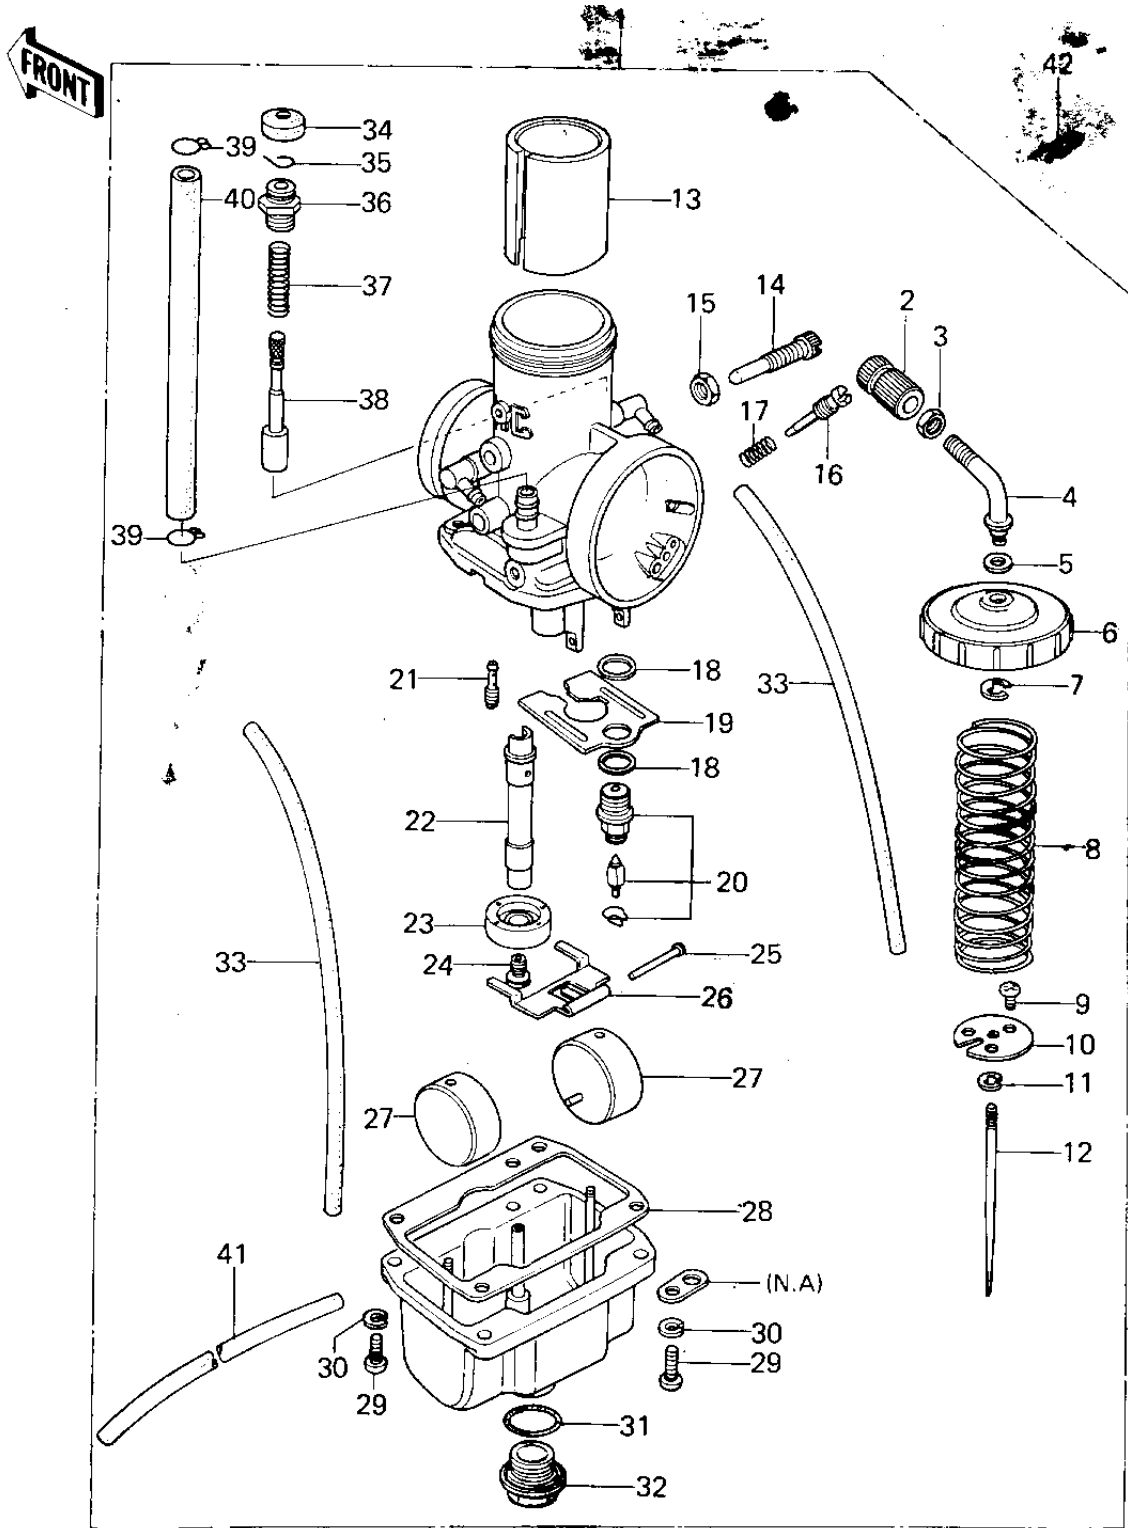

1978 KX250-A4 PARTS DIAGRAM

CARBURETOR (78-79)