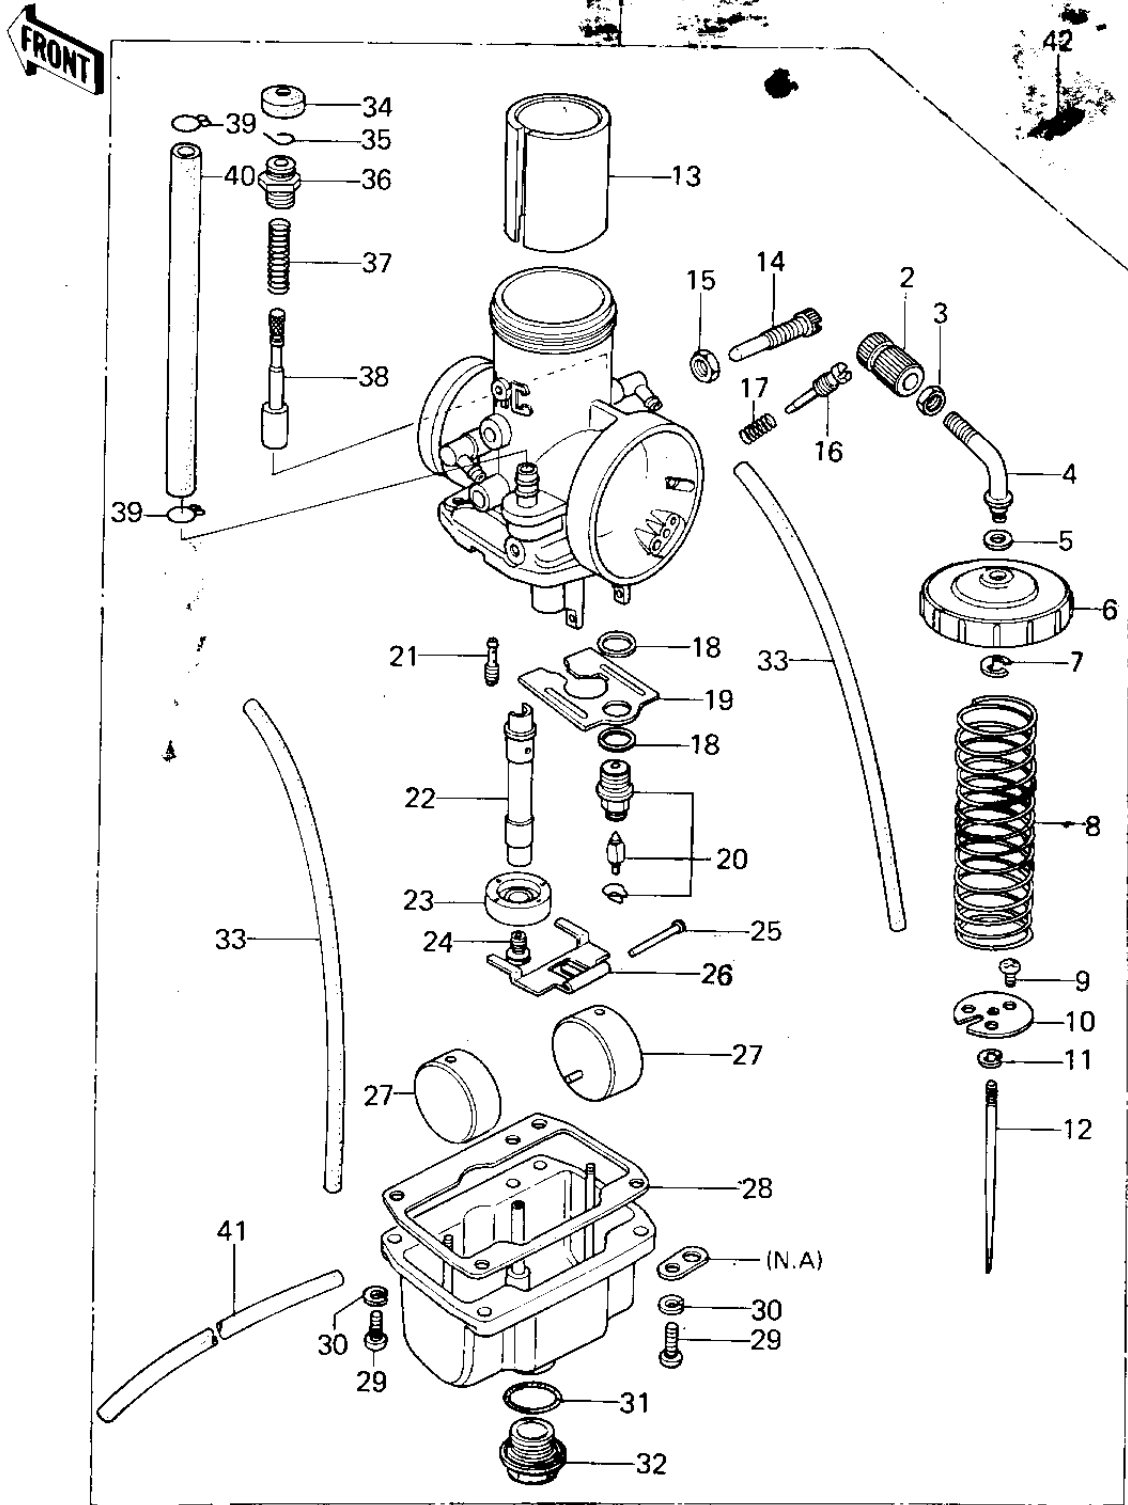

1979 KX250-A5 PARTS DIAGRAM

CARBURETOR (78-79)