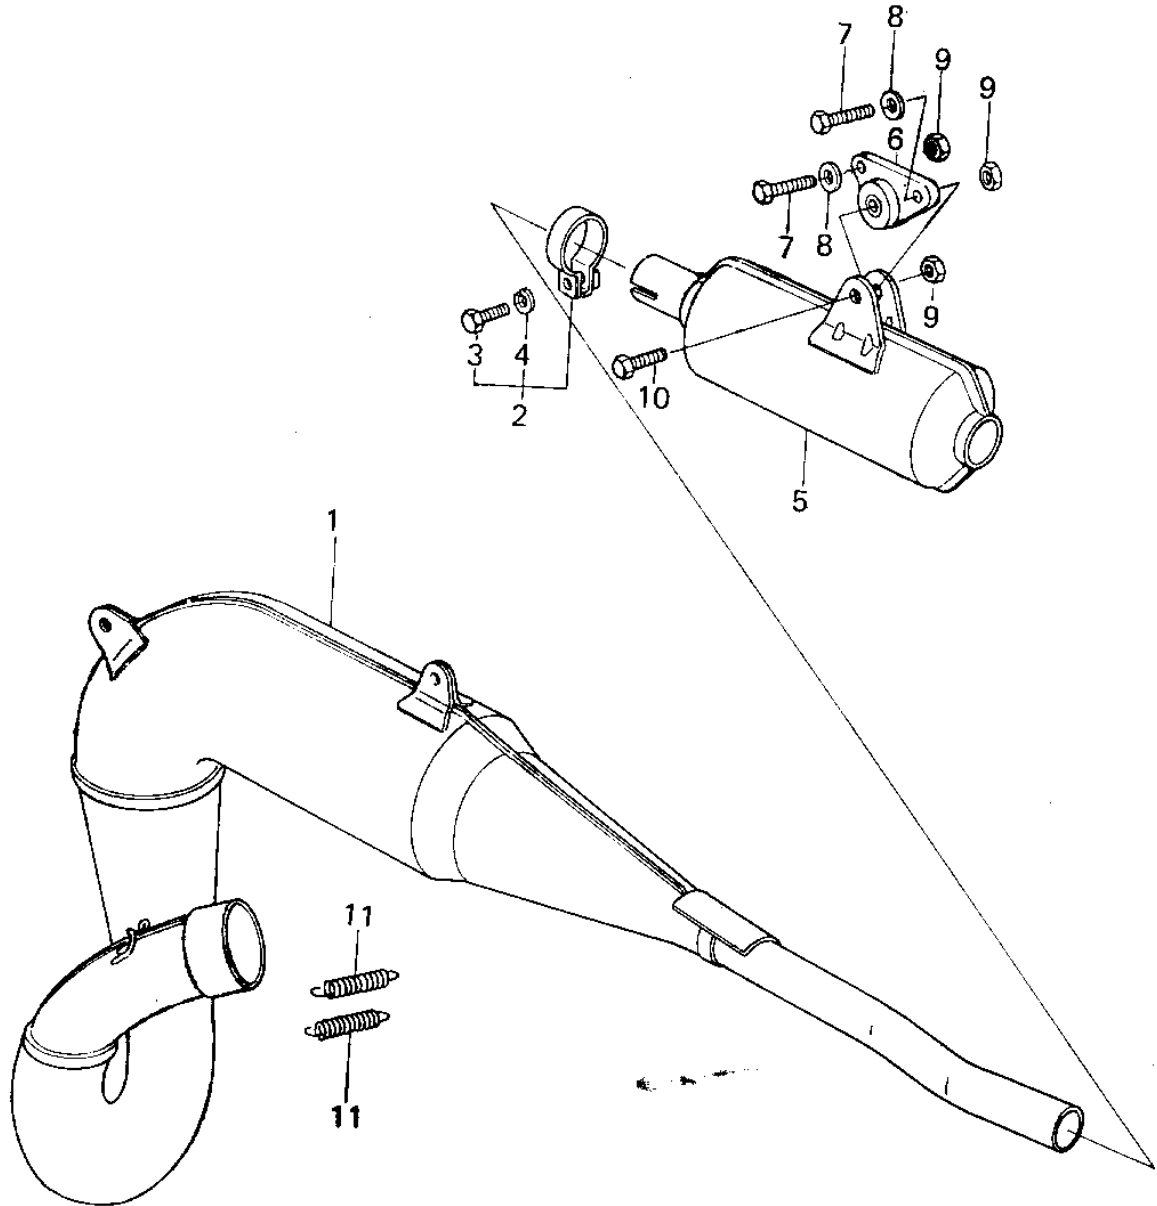

# 1978 KX250-A4 PARTS DIAGRAM

MUFFLER (78-79)

## 1978 KX250-A4 PARTS LIST

### MUFFLER (78-79)

ITEM NAME	PART NUMBER	QUANTITY
BODY,MUFFLER (Ref # 1)	49070-1015	1
BODY,MUFFLER (Ref # 1)	49070-1015	1
CLAMP,MUFFLER FITTING (Ref # 2)	92037-1035	1
CLAMP,MUFFLER CONNECT (Ref # 2)	92037-1115	1
BOLT-UPSET,6X20 (Ref # 3)	112G0620	1
WASHER SPRING 6MM (Ref # 4)	461F0600	1
MUFFLER ASSY (Ref # 5)	18001-1017-21	1
MUFFLER ASSY (Ref # 5)	18001-1060	1
DAMPER RUBBER (Ref # 6)	92075-1046	1
BOLT 6X35 (Ref # 7)	110R0635	2
BOLT-UPSET,6X16 (Ref # 7)	112G0616	2
WASHER PLAIN 6MM (Ref # 8)	411B0600	2
NUT (Ref # 9)	92019-008	3
BOLT-UPSET (Ref # 10)	112G0625	1
SPRING-CONNECTOR (Ref # 11)	18071-003	2