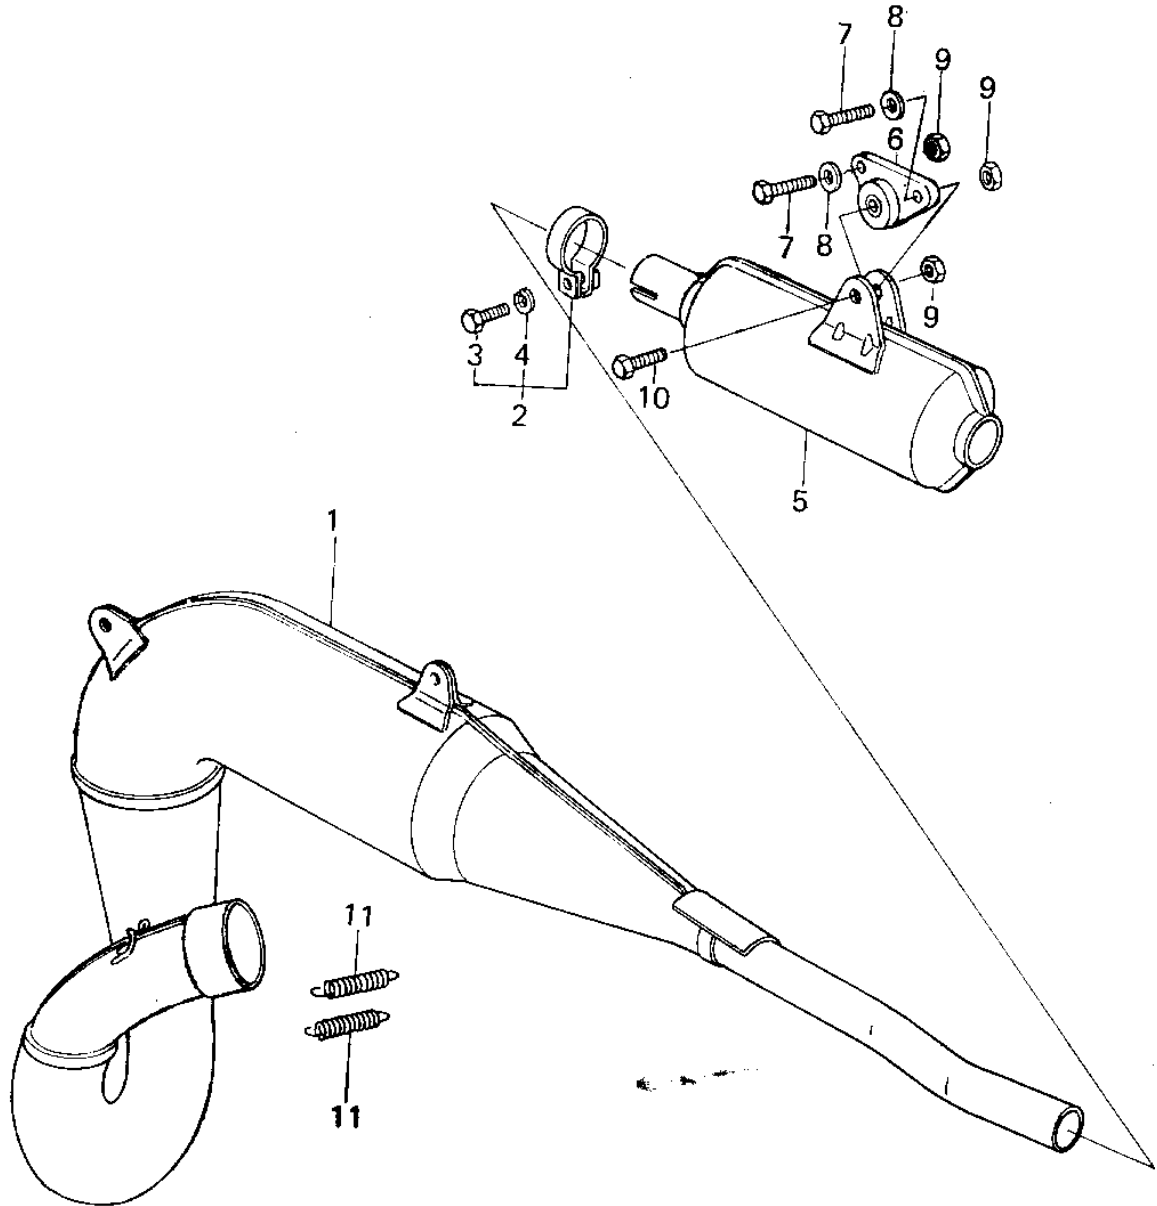

1979 KX250-A5 PARTS DIAGRAM

MUFFLER (78-79)

1979 KX250-A5 PARTS LIST

MUFFLER (78-79)

ITEM NAME	PART NUMBER	QUANTITY
BODY,MUFFLER (Ref # 1)	49070-1015	
BODY,MUFFLER (Ref # 1)	49070-1015	
CLAMP,MUFFLER FITTING (Ref # 2)	92037-1035	
CLAMP,MUFFLER CONNECT (Ref # 2)	92037-1115	
BOLT-UPSET,6X20 (Ref # 3)	112G0620	
WASHER SPRING 6MM (Ref # 4)	461F0600	
MUFFLER ASSY (Ref # 5)	18001-1017-21	
MUFFLER ASSY (Ref # 5)	18001-1060	
DAMPER RUBBER (Ref # 6)	92075-1046	
BOLT 6X35 (Ref # 7)	110R0635	
BOLT-UPSET,6X16 (Ref # 7)	112G0616	
WASHER PLAIN 6MM (Ref # 8)	411B0600	
NUT (Ref # 9)	92019-008	
BOLT-UPSET (Ref # 10)	112G0625	
SPRING-CONNECTOR (Ref # 11)	18071-003	