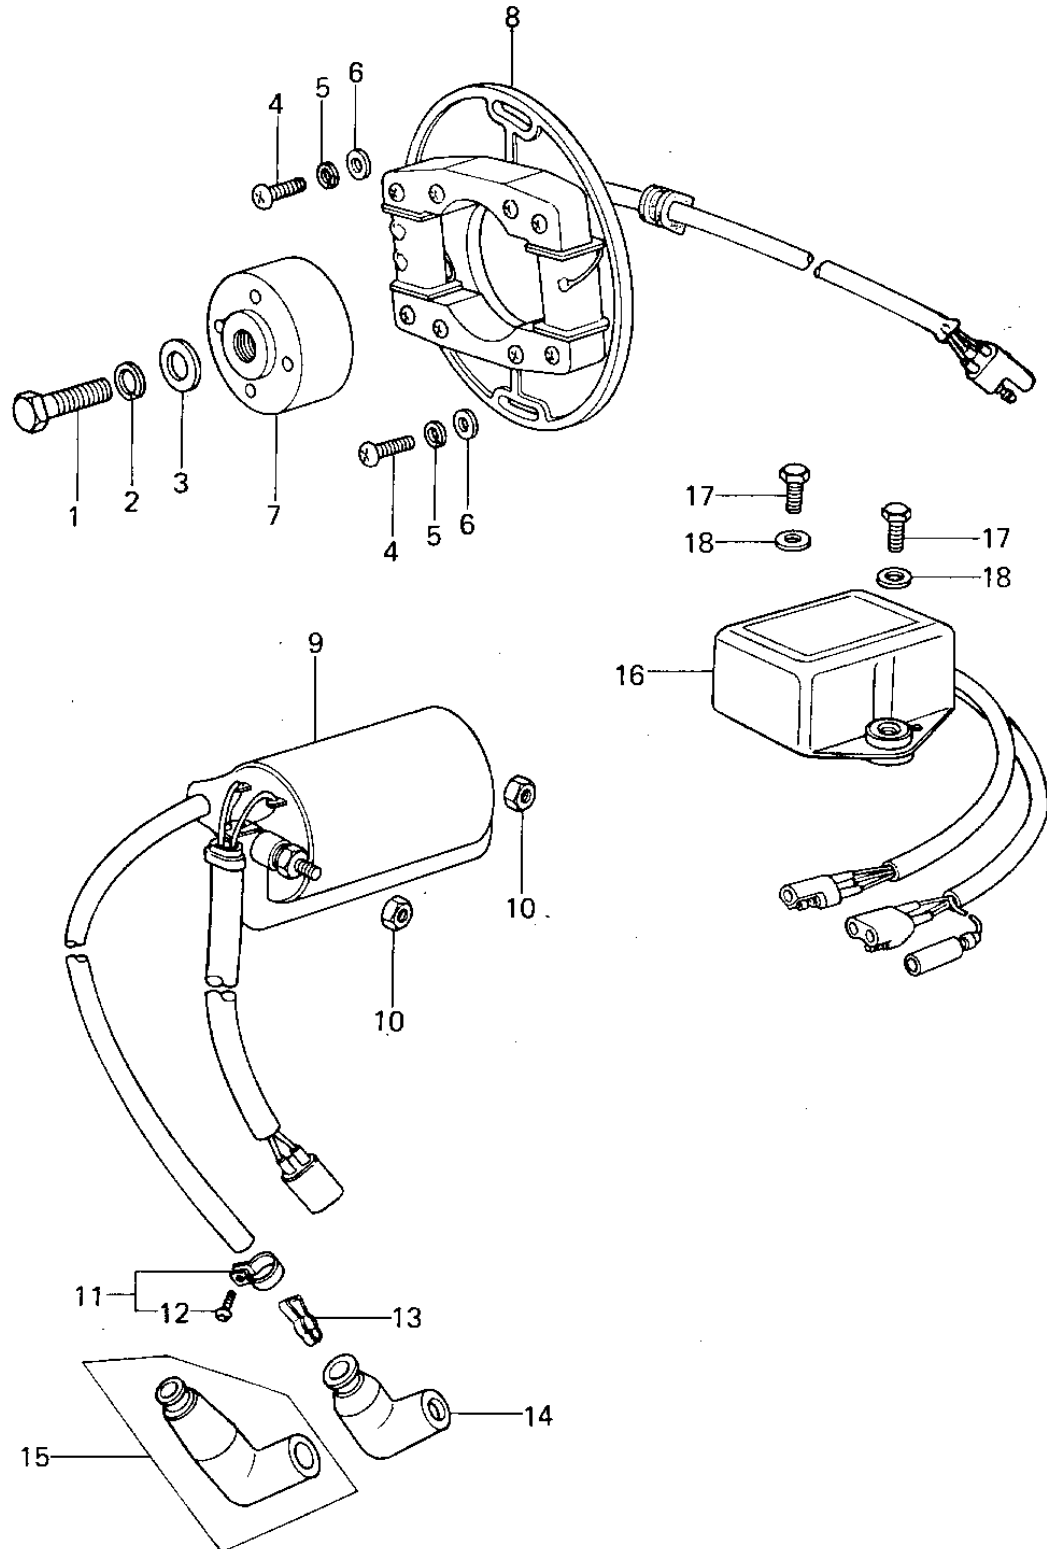

1978 KX250-A4 PARTS DIAGRAM

IGNITION (78-79)

1978 KX250-A4 PARTS LIST

IGNITION (78-79)

ITEM NAME	PART NUMBER	QUANTITY
BOLT (Ref # 1)	92001-1578	1
WASHER SPRING 8MM (Ref # 2)	461F0800	1
WASHER,PLAIN,8MM (Ref # 3)	92022-276	1
SCREW PAN HEAD 6X25 (Ref # 4)	220B0625	2
WASHER SPRING 6MM (Ref # 5)	461F0600	2
WASHER PLAIN 6MM (Ref # 6)	410B0600	2
ROTOR,MAGNETO (Ref # 7)	21007-026	1
ROTOR,MAGNETO (Ref # 7)	21007-1013	1
STATOR ASSY (Ref # 8)	21003-1010	1
STATOR ASSY,MAGNETO (Ref # 8)	21003-1019	1
COIL,IGNITION (Ref # 9)	21121-1007	1
NUT (Ref # 10)	92019-008	2
CLAMP,SPARK PLUG CAP (Ref # 11)	92037-1173	1
SCREW-PAN-CROS (Ref # 12)	220B0310	1
TERMINAL,PLUG CAP (Ref # 13)	21169-001	1
CAP,SPARK PLUG (Ref # 14)	21130-1006	1
CAP,SPARK PLUG (Ref # 15)	21130-1001	1
IGNITION UNIT (Ref # 16)	21119-1001	1
IGNITION UNIT (Ref # 16)	21119-1010	1
BOLT-UPSET (Ref # 17)	112G0618	2
WASHER PLAIN (Ref # 18)	92022-024	2