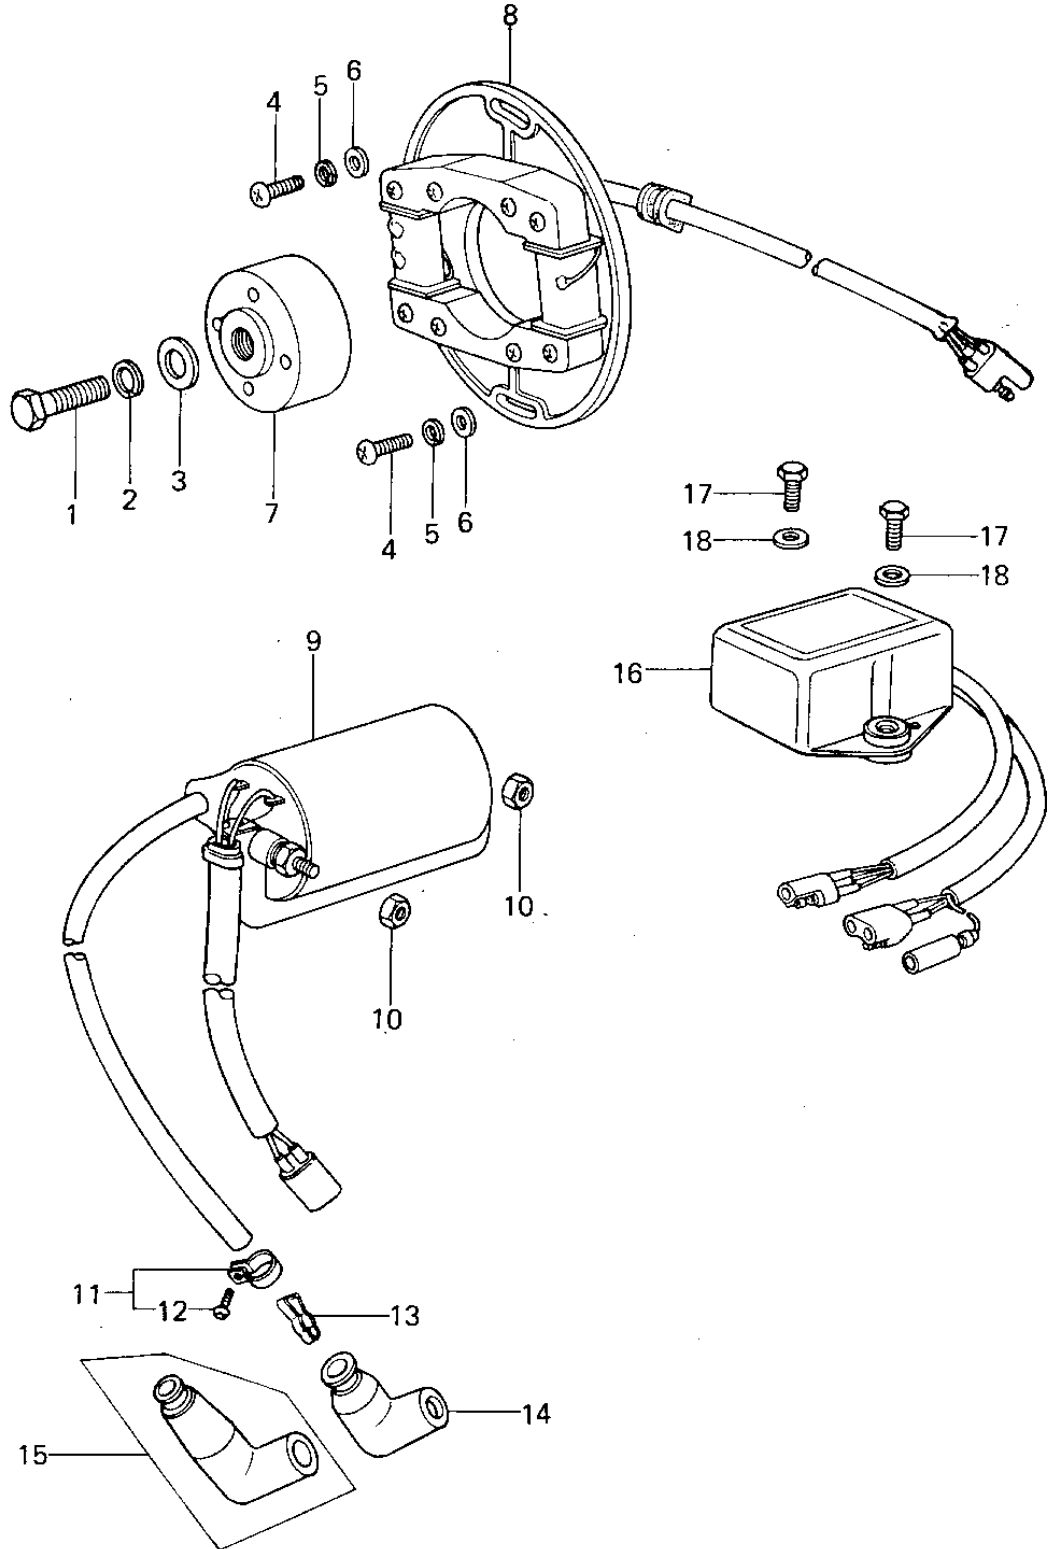

# 1979 KX250-A5 PARTS DIAGRAM

IGNITION (78-79)

# 1979 KX250-A5 PARTS LIST

## IGNITION (78-79)

ITEM NAME	PART NUMBER	QUANTITY
BOLT (Ref # 1)	92001-1578	
WASHER SPRING 8MM (Ref # 2)	461F0800	
WASHER,PLAIN,8MM (Ref # 3)	92022-276	
SCREW PAN HEAD 6X25 (Ref # 4)	220B0625	
WASHER SPRING 6MM (Ref # 5)	461F0600	
WASHER PLAIN 6MM (Ref # 6)	410B0600	
ROTOR,MAGNETO (Ref # 7)	21007-026	
ROTOR,MAGNETO (Ref # 7)	21007-1013	
STATOR ASSY (Ref # 8)	21003-1010	
STATOR ASSY,MAGNETO (Ref # 8)	21003-1019	
COIL,IGNITION (Ref # 9)	21121-1007	
NUT (Ref # 10)	92019-008	
CLAMP,SPARK PLUG CAP (Ref # 11)	92037-1173	
SCREW-PAN-CROS (Ref # 12)	220B0310	
TERMINAL,PLUG CAP (Ref # 13)	21169-001	
CAP,SPARK PLUG (Ref # 14)	21130-1006	
CAP,SPARK PLUG (Ref # 15)	21130-1001	
IGNITION UNIT (Ref # 16)	21119-1001	
IGNITION UNIT (Ref # 16)	21119-1010	
BOLT-UPSET (Ref # 17)	112G0618	
WASHER PLAIN (Ref # 18)	92022-024	