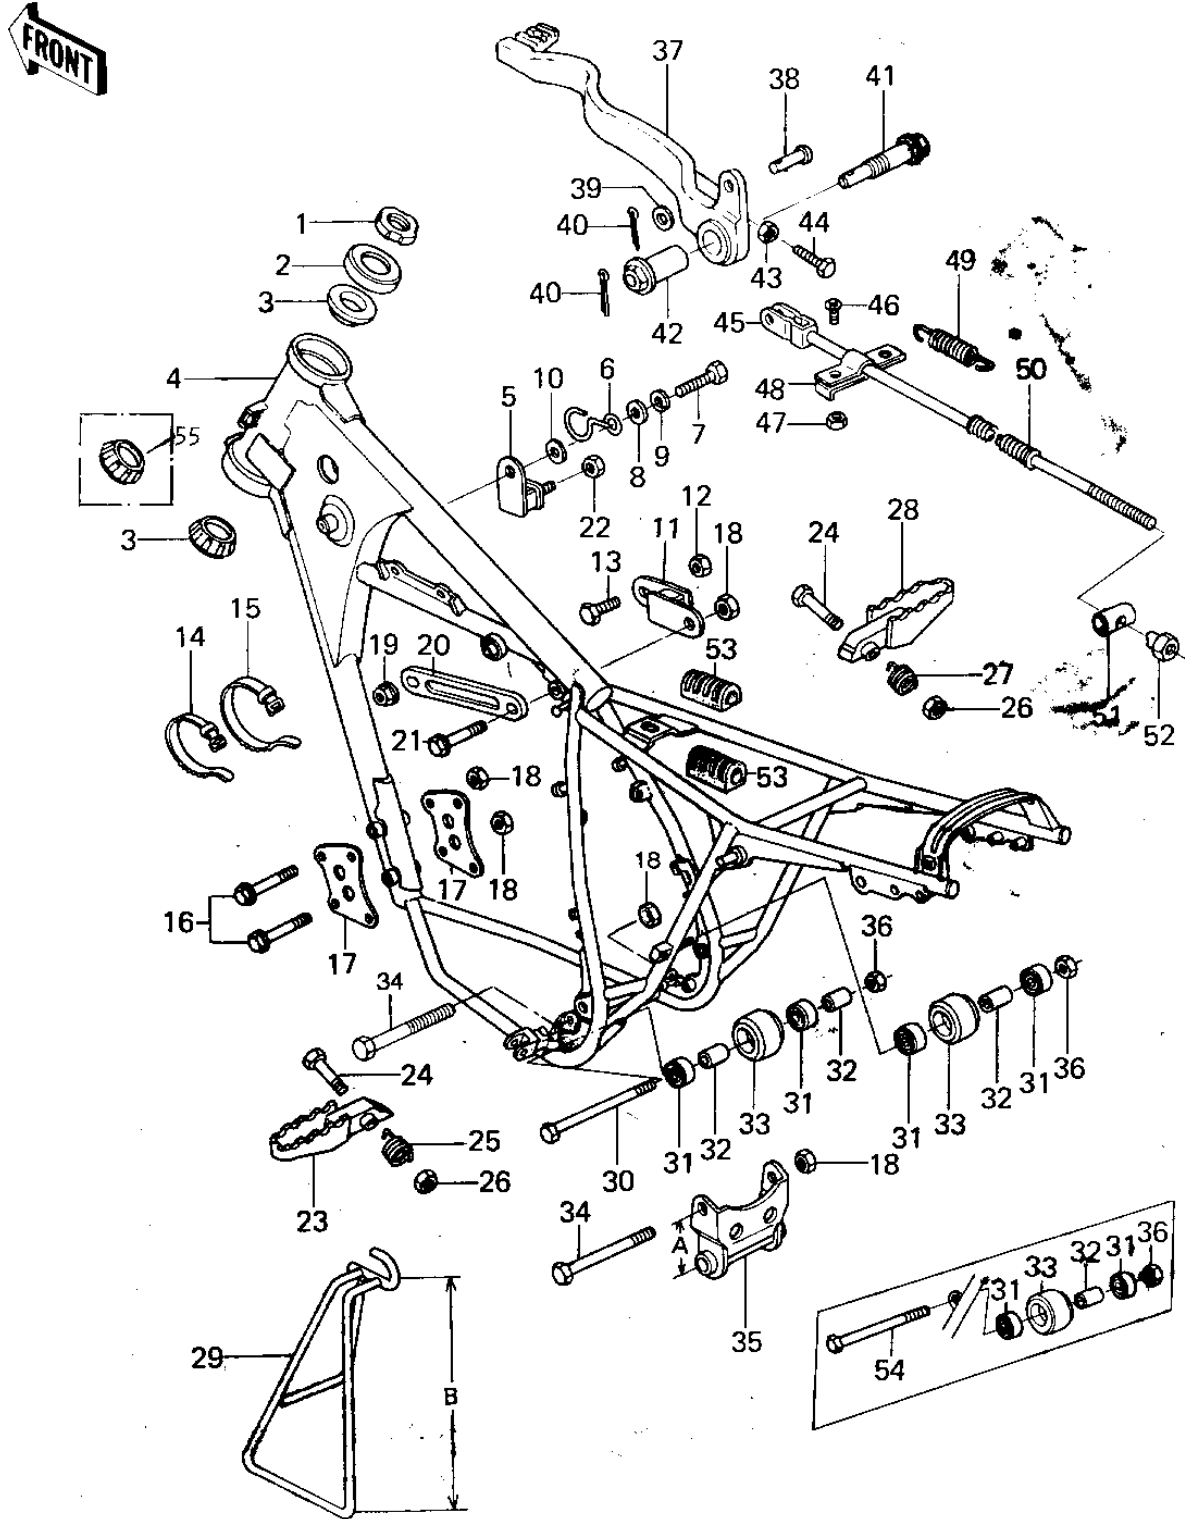

1979 KX250-A5 PARTS DIAGRAM

FRAME/FRAME FITTINGS (78-79)