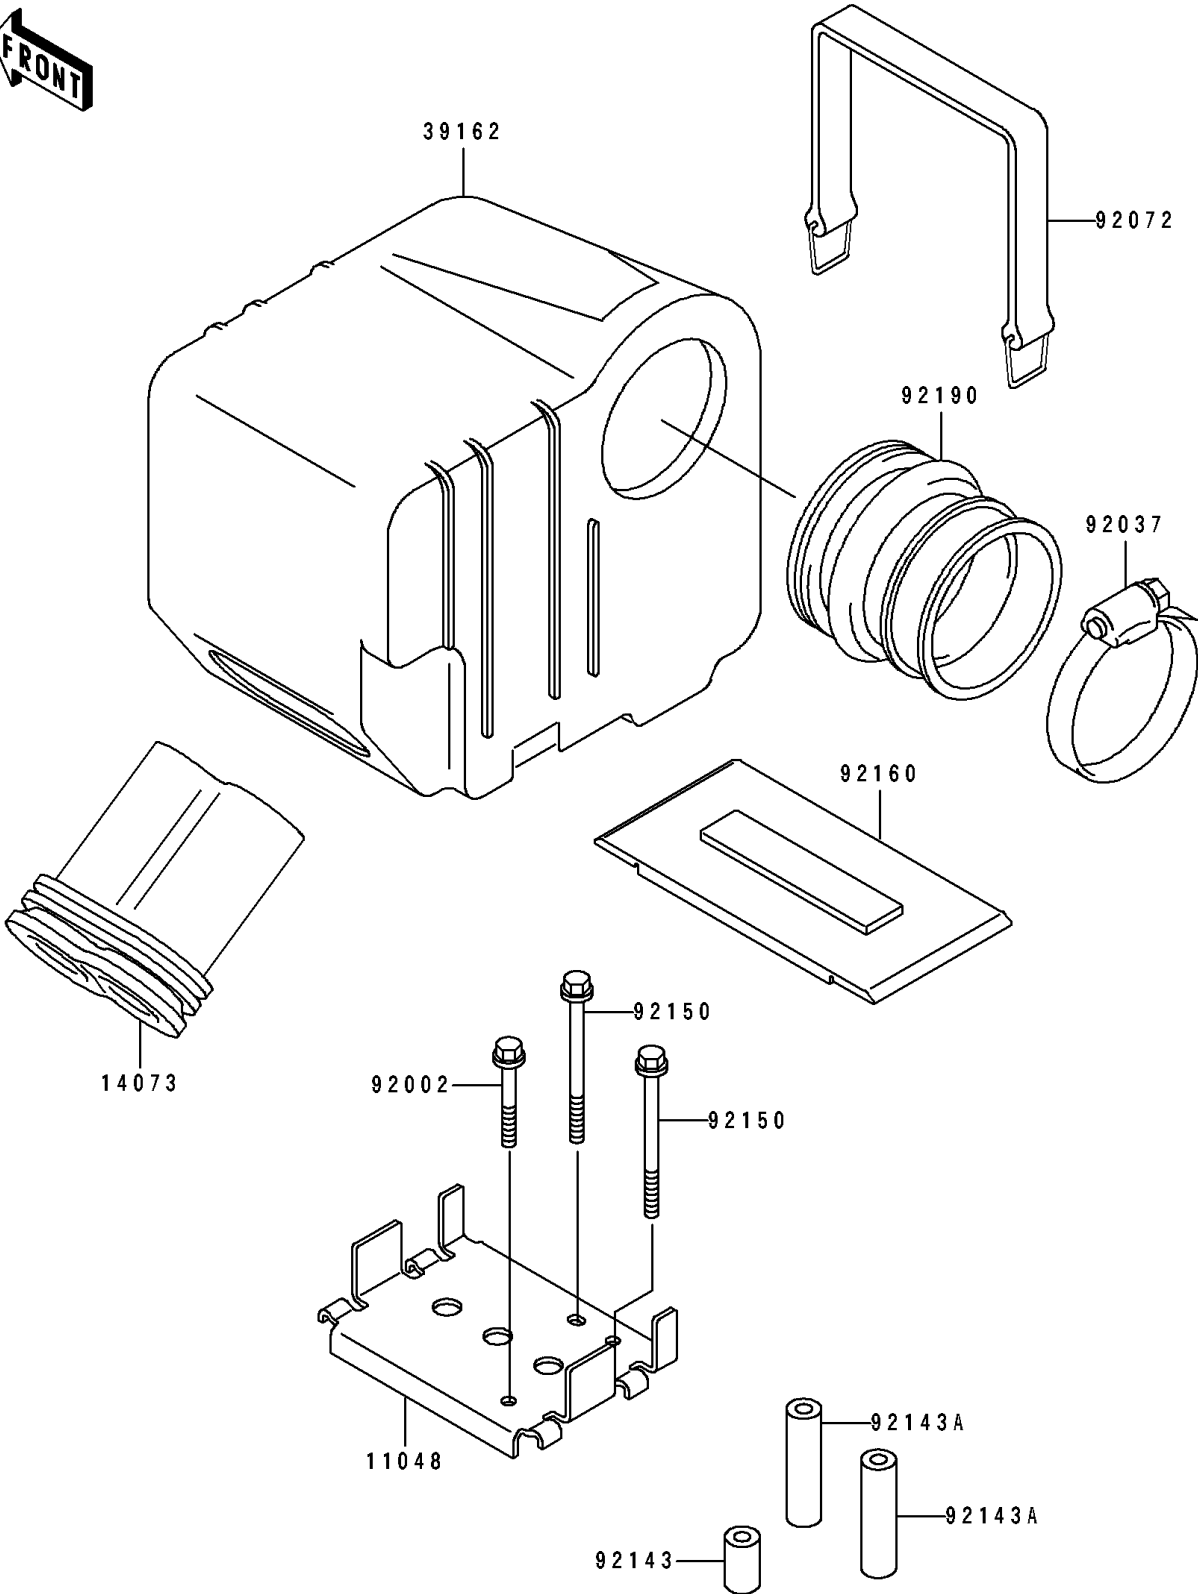

1993 750 SX PARTS DIAGRAM

Intake Silencer

E 1130

1993 750 SX PARTS LIST

Intake Silencer

ITEM NAME	PART NUMBER	QUANTITY
BRACKET (Ref # 11048)	11048-3718	1
DUCT (Ref # 14073)	14073-3735	1
SILENCER-INTAKE (Ref # 39162)	39162-3710	1
BOLT,6X40 (Ref # 92002)	92002-3716	1
CLAMP (Ref # 92037)	92037-3711	1
BAND,L=384 (Ref # 92072)	92072-3713	2
COLLAR (Ref # 92143)	92143-3731	1
COLLAR (Ref # 92143A)	92143-3732	2
BOLT,6X70 (Ref # 92150)	92150-3753	2
DAMPER,SILENCER BRACKET (Ref # 92160)	92160-3791	1
TUBE,SILENCER COVER (Ref # 92190)	92190-3826	1