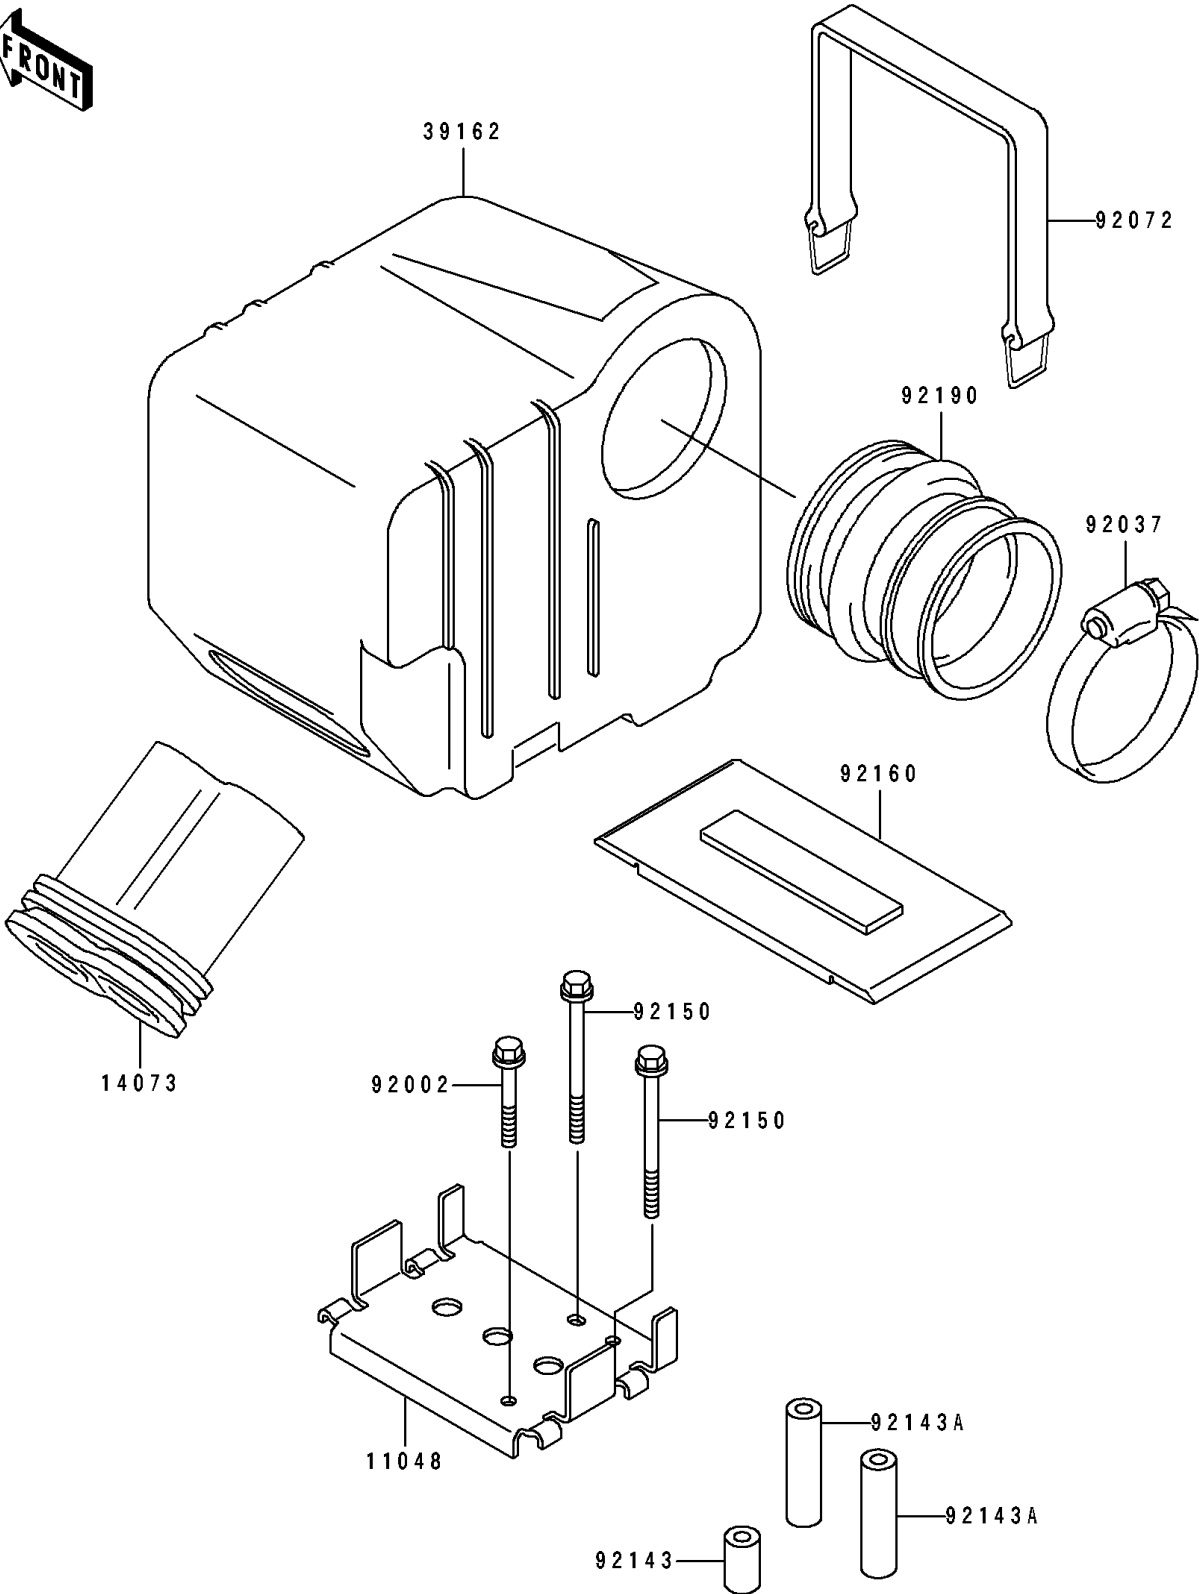

1994 750 SX PARTS DIAGRAM

Intake Silencer

E 1130

1994 750 SX PARTS LIST

Intake Silencer

ITEM NAME	PART NUMBER	QUANTITY
BRACKET (Ref # 11048)	11048-3718	1
DUCT (Ref # 14073)	14073-3735	1
SILENCER-INTAKE (Ref # 39162)	39162-3710	1
BOLT,6X40 (Ref # 92002)	92002-3716	1
CLAMP (Ref # 92037)	92037-3711	1
BAND,L=384 (Ref # 92072)	92072-3713	2
COLLAR (Ref # 92143)	92143-3731	1
COLLAR (Ref # 92143A)	92143-3732	2
BOLT,6X70 (Ref # 92150)	92150-3753	2
DAMPER,SILENCER BRACKET (Ref # 92160)	92160-3791	1
TUBE,SILENCER COVER (Ref # 92190)	92190-3826	1