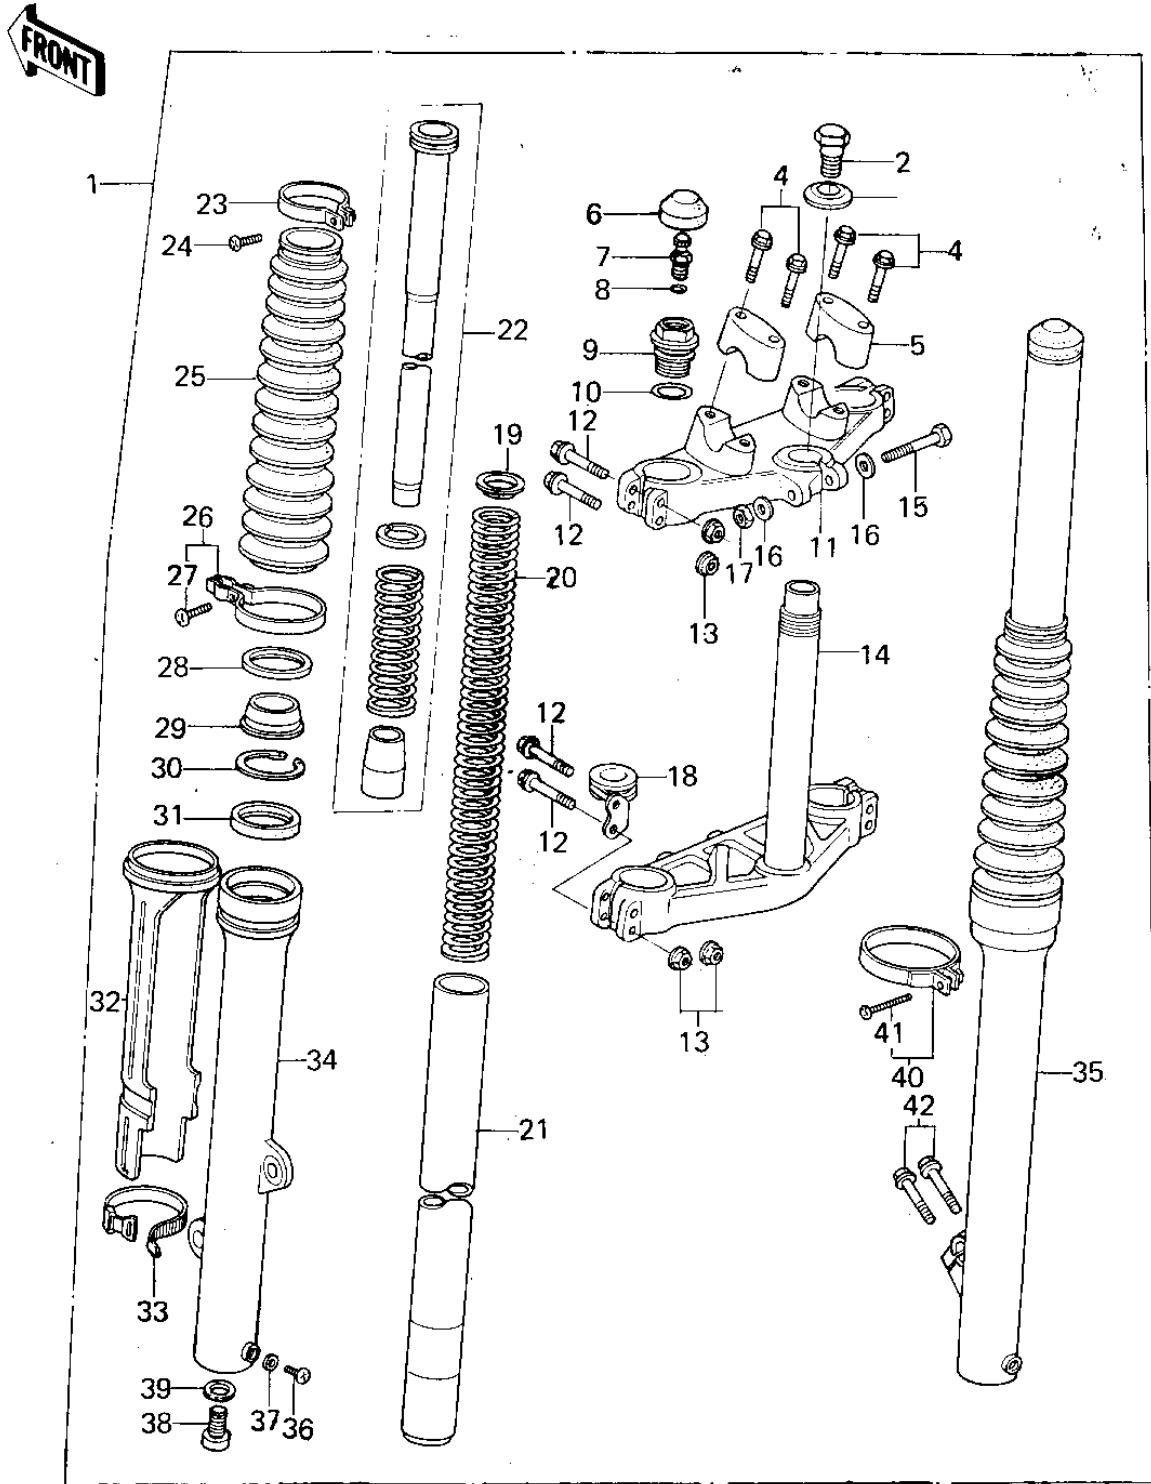

1978 KX250-A4 PARTS DIAGRAM

FRONT FORK (KX250-A5) (78-79)

1978 KX250-A4 PARTS LIST

FRONT FORK (KX250-A5) (78-79)

ITEM NAME	PART NUMBER	QUANTITY
FORK-FRONT (Ref # 1)	44001-1080	1
BOLT,FORK TOP (Ref # 2)	44041-065	1
WASHER (Ref # 3)	44043-052	1
BOLT,HEX HEAD,8X35 (Ref # 4)	92001-1059	4
HOLDER,HANDLE BAR (Ref # 5)	46012-1003	2
CAP,RUBBER,FORK TOP (Ref # 6)	44029-1009	2
VALVE ASSY,AIR (Ref # 7)	16126-1003	2
"0" RING,AIR VALVE (Ref # 8)	92055-1018	2
CAP,FORK TOP (Ref # 9)	44029-1008	2
"0" RING,FORK TOP CAP (Ref # 10)	92055-1050	2
HEAD,STEERING STEM (Ref # 11)	44039-1022	1
BOLT,HEX HEAD,8X53 (Ref # 12)	92001-1060	8
NUT,8M/M (Ref # 13)	44007-1002	8
STEM,STEERING (Ref # 14)	44037-1026	1
BOLT,HEX HEAD,8X57 (Ref # 15)	92001-1141	1
WASHER PLAIN 8MM (Ref # 16)	410B0800	2
NUT,LOCK,8MM (Ref # 17)	92015-1124	1
CLAMP,CABLE (Ref # 18)	92072-1027	1
GUIDE,FORK SPRING (Ref # 19)	44028-1003	2
SPRING,FORK INNER (Ref # 20)	44026-1027	2
TUBE,FORK INNER (Ref # 21)	44013-1018	2
CYLINDER-FORK (Ref # 22)	44022-1019	2
BAND,BOOTS (Ref # 23)	92072-1008	2
SCREW-PAN-CROS (Ref # 24)	220B0414	2
BOOT,FORK,L.GREEN (Ref # 25)	49006-1027	2
CLAMP,BOOT,L.H (Ref # 26)	92072-1026	1
SCREW PAN HEAD 6X20 (Ref # 27)	220B0620	1
CASE,DUST SHIELD (Ref # 28)	32099-1010	2
DUST SHIELD,FORK O U T (Ref # 29)	92093-1022	2

1978 KX250-A4 PARTS LIST

FRONT FORK (KX250-A5) (78-79)

ITEM NAME	PART NUMBER	QUANTITY
SNAP RING,FORK OUT TU (Ref # 30)	92033-1035	2
OIL SEAL,FORK OUT TUB (Ref # 31)	92049-1042	2
GUARD,FORK (Ref # 32)	55020-1022	2
BAND,BOOTS (Ref # 33)	92072-1009	2
TUBE,LH,FORK OUTER (Ref # 34)	44005-1021	1
TUBE,RH,FORK OUTER (Ref # 35)	44006-1021	1
SCREW PAN HEAD 4X8 (Ref # 36)	220B0408	2
GASKET FORK DRAIN PLG (Ref # 37)	44045-002	2
BOLT,FORK CYLINDER (Ref # 38)	92001-1186	2
GASKET,FORK CYLINDER (Ref # 39)	11009-1127	2
CLAMP,BOOT,R.H (Ref # 40)	92072-1025	1
SCREW PAN HEAD 4X25 (Ref # 41)	220B0425	1
BOLT,HEX HEAD,8X25 (Ref # 42)	92001-1058	2