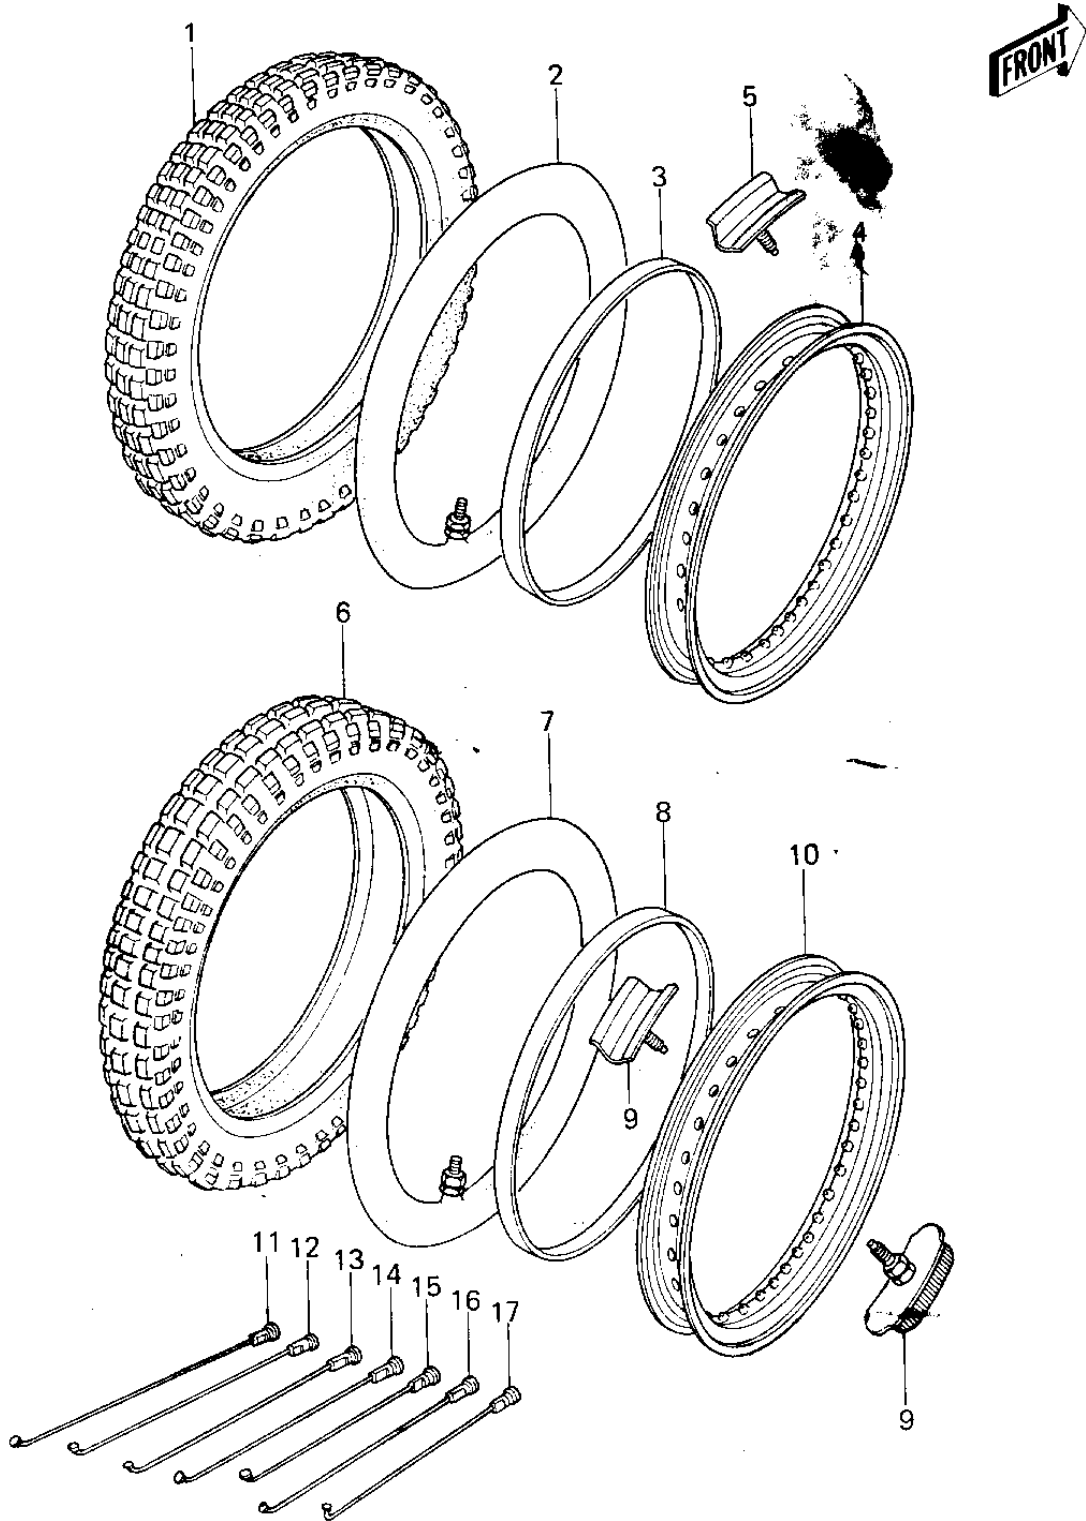

1979 KX250-A5 PARTS DIAGRAM

WHEELS/TIRES (78-79)

1979 KX250-A5 PARTS LIST

WHEELS/TIRES (78-79)

ITEM NAME	PART NUMBER	QUANTITY
TIRE 300-21 DUN MX F (Ref # 1)	41002-1023	
TIRE 300-21 K190 F (Ref # 1)	41002-1065	
TUBE,2.75/3.70-21 (Ref # 2)	41022-1021	
BAND,RIM,3.00-21 (Ref # 3)	41023-1001	
RIM,FRONT,1.60X21E (Ref # 4)	41025-1001	
PROTECTOR,BEAD 1.60A (Ref # 5)	41024-010	
TIRE 500-18 K88 R (Ref # 6)	41002-1024	
TIRE 510-18 K190 R (Ref # 6)	41002-1066	
TUBE 350/375/410-18 (Ref # 7)	41022-031	
TUBE 450/475/550-18 (Ref # 7)	41022-1015	
BAND,RIM,4.00/5.10-18 (Ref # 8)	41023-1006	
PROTECTOR,BEAD (Ref # 9)	41024-009	
RIM,REAR,2.15X18E (Ref # 10)	41025-1002	
SPOKE-ASY,FR INNER (Ref # 11)	41027-1001	
SPOKE-ASY,FR INNER (Ref # 12)	41027-1002	
SPOKE-ASY,FR OUTER (Ref # 13)	41028-1001	
SPOKE-ASY,RR INNER (Ref # 14)	41027-1003	
SPOKE-ASY,RR INNER (Ref # 15)	41027-1004	
SPOKE-ASY,RR OUTER (Ref # 16)	41028-1002	
SPOKE-ASY,RR OUTER (Ref # 17)	41028-1003	