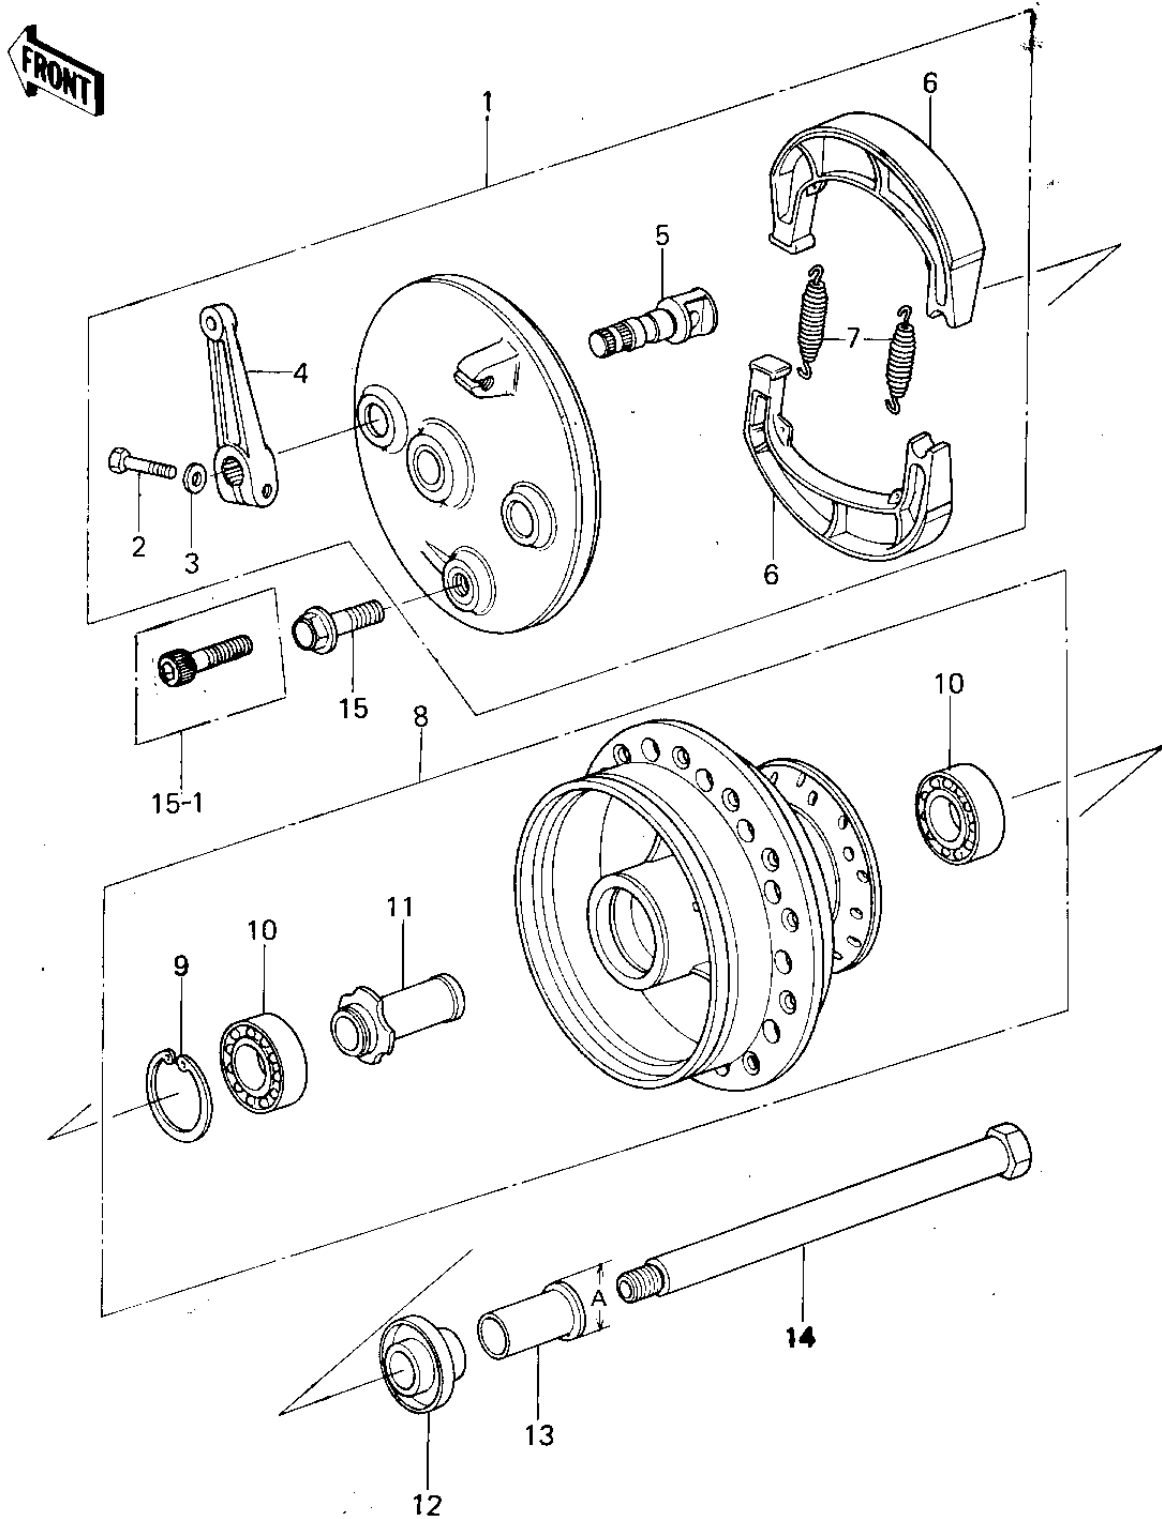

1978 KX250-A4 PARTS DIAGRAM

FRONT HUB/BRAKE (78-79)

1978 KX250-A4 PARTS LIST

FRONT HUB/BRAKE (78-79)

ITEM NAME	PART NUMBER	QUANTITY
PANEL-ASY,FR BRK (Ref # 1)	41035-1002	1
BOLT-UPSET (Ref # 2)	112G0622	1
WASHER PLAIN 6MM (Ref # 3)	410B0600	1
LEVER,FRONT BRAKE CAM (Ref # 4)	41053-1003	1
CAM SHAFT,BRAKE (Ref # 5)	41050-1002	1
SHOE-BRAKE (Ref # 6)	41048-1068	2
SPRING-BRAKE SHOE (Ref # 7)	42020-004	2
DRUM-ASSY,FR BRK,BLK (Ref # 8)	41034-1006-21	1
CIRCLIP,42MM (Ref # 9)	92033-1041	1
BEARING,FRONT DRUM (Ref # 10)	92045-033	2
COLLAR,FRONT BRAKE (Ref # 11)	92027-1034	1
COLLAR,FRONT AXLE (Ref # 12)	92027-1035	1
COLLAR,FRONT AXLE (Ref # 13)	92027-1036	1
COLLAR,FRONT AXLE (Ref # 13)	92027-1178	1
AXLE,FRONT (Ref # 14)	41068-1006	1
BOLT,HEX HEAD,10X28 (Ref # 15)	92001-1039	1
BOLT,SOCKET,10X45 (Ref # 15-1)	92001-1202	1