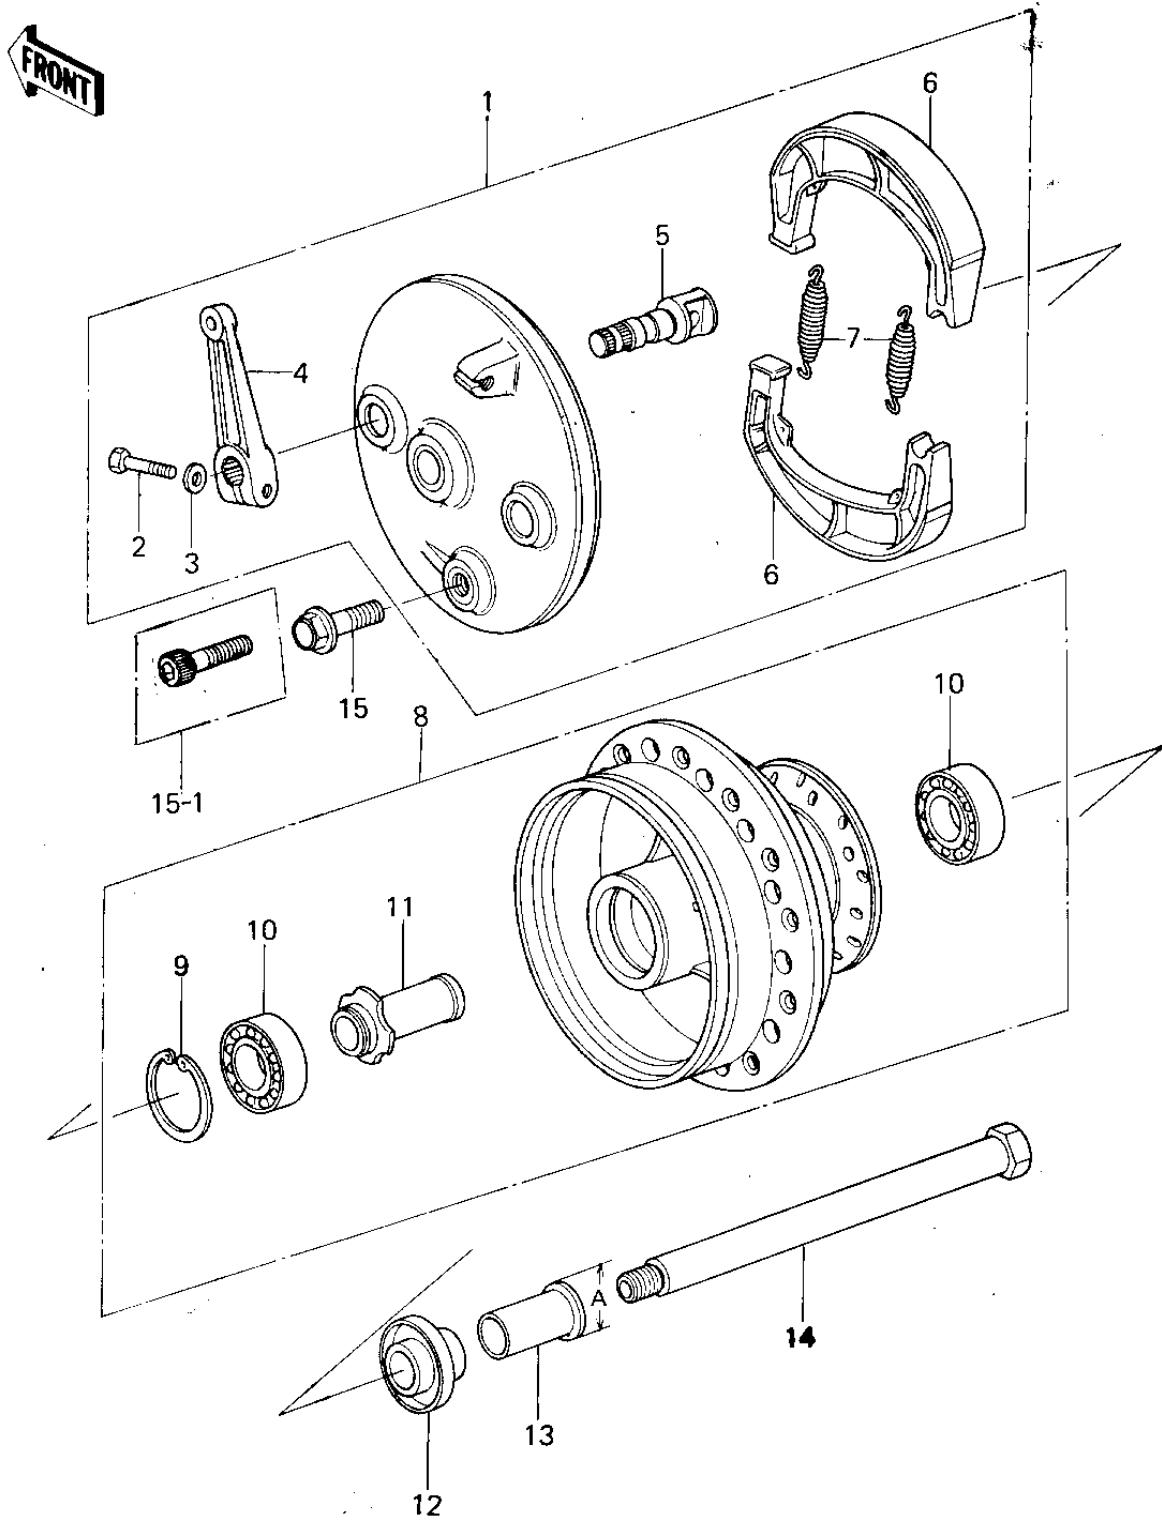

1978 KX250-A4 PARTS DIAGRAM

FRONT HUB/BRAKE (78-79)

1978 KX250-A4 PARTS LIST

FRONT HUB/BRAKE (78-79)

ITEM NAME	PART NUMBER	QUANTITY
PANEL-ASY,FR BRK (Ref # 1)	41035-1002	1
BOLT-UPSET (Ref # 2)	112G0622	1
WASHER PLAIN 6MM (Ref # 3)	410B0600	1
LEVER,FRONT BRAKE CAM (Ref # 4)	41053-1003	1
CAM SHAFT,BRAKE (Ref # 5)	41050-1002	1
SHOE-BRAKE (Ref # 6)	41048-1068	2
SPRING-BRAKE SHOE (Ref # 7)	42020-004	2
DRUM-ASSY,FR BRK,BLK (Ref # 8)	41034-1006-21	1
CIRCLIP,42MM (Ref # 9)	92033-1041	1
BEARING,FRONT DRUM (Ref # 10)	92045-033	2
COLLAR,FRONT BRAKE (Ref # 11)	92027-1034	1
COLLAR,FRONT AXLE (Ref # 12)	92027-1035	1
COLLAR,FRONT AXLE (Ref # 13)	92027-1036	1
COLLAR,FRONT AXLE (Ref # 13)	92027-1178	1
AXLE,FRONT (Ref # 14)	41068-1006	1
BOLT,HEX HEAD,10X28 (Ref # 15)	92001-1039	1
BOLT,SOCKET,10X45 (Ref # 15-1)	92001-1202	1