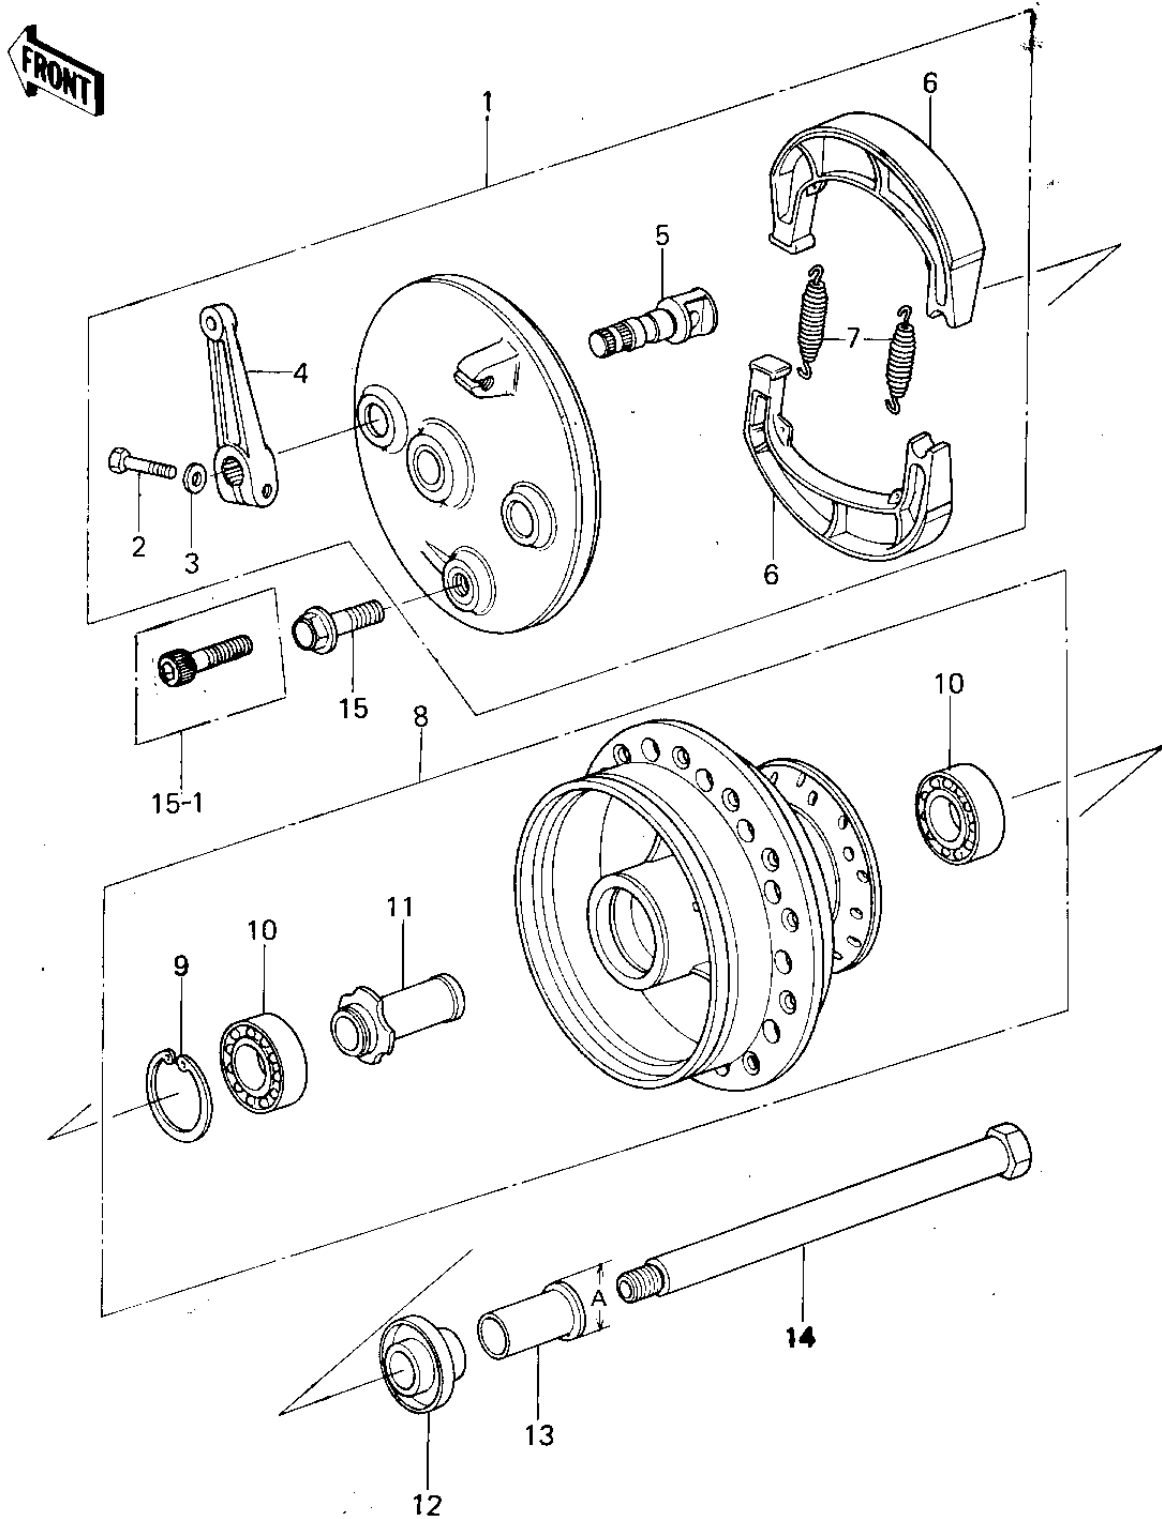

1979 KX250-A5 PARTS DIAGRAM

FRONT HUB/BRAKE (78-79)

1979 KX250-A5 PARTS LIST

FRONT HUB/BRAKE (78-79)

| ITEM NAME | PART NUMBER | QUANTITY |
|---------------------------------|---------------|----------|
| PANEL-ASY,FR BRK (Ref # 1) | 41035-1002 | |
| BOLT-UPSET (Ref # 2) | 112G0622 | |
| WASHER PLAIN 6MM (Ref # 3) | 410B0600 | |
| LEVER,FRONT BRAKE CAM (Ref # 4) | 41053-1003 | |
| CAM SHAFT,BRAKE (Ref # 5) | 41050-1002 | |
| SHOE-BRAKE (Ref # 6) | 41048-1068 | |
| SPRING-BRAKE SHOE (Ref # 7) | 42020-004 | |
| DRUM-ASSY,FR BRK,BLK (Ref # 8) | 41034-1006-21 | |
| CIRCLIP,42MM (Ref # 9) | 92033-1041 | |
| BEARING,FRONT DRUM (Ref # 10) | 92045-033 | |
| COLLAR,FRONT BRAKE (Ref # 11) | 92027-1034 | |
| COLLAR,FRONT AXLE (Ref # 12) | 92027-1035 | |
| COLLAR,FRONT AXLE (Ref # 13) | 92027-1036 | |
| COLLAR,FRONT AXLE (Ref # 13) | 92027-1178 | |
| AXLE,FRONT (Ref # 14) | 41068-1006 | |
| BOLT,HEX HEAD,10X28 (Ref # 15) | 92001-1039 | |
| BOLT,SOCKET,10X45 (Ref # 15-1) | 92001-1202 | |