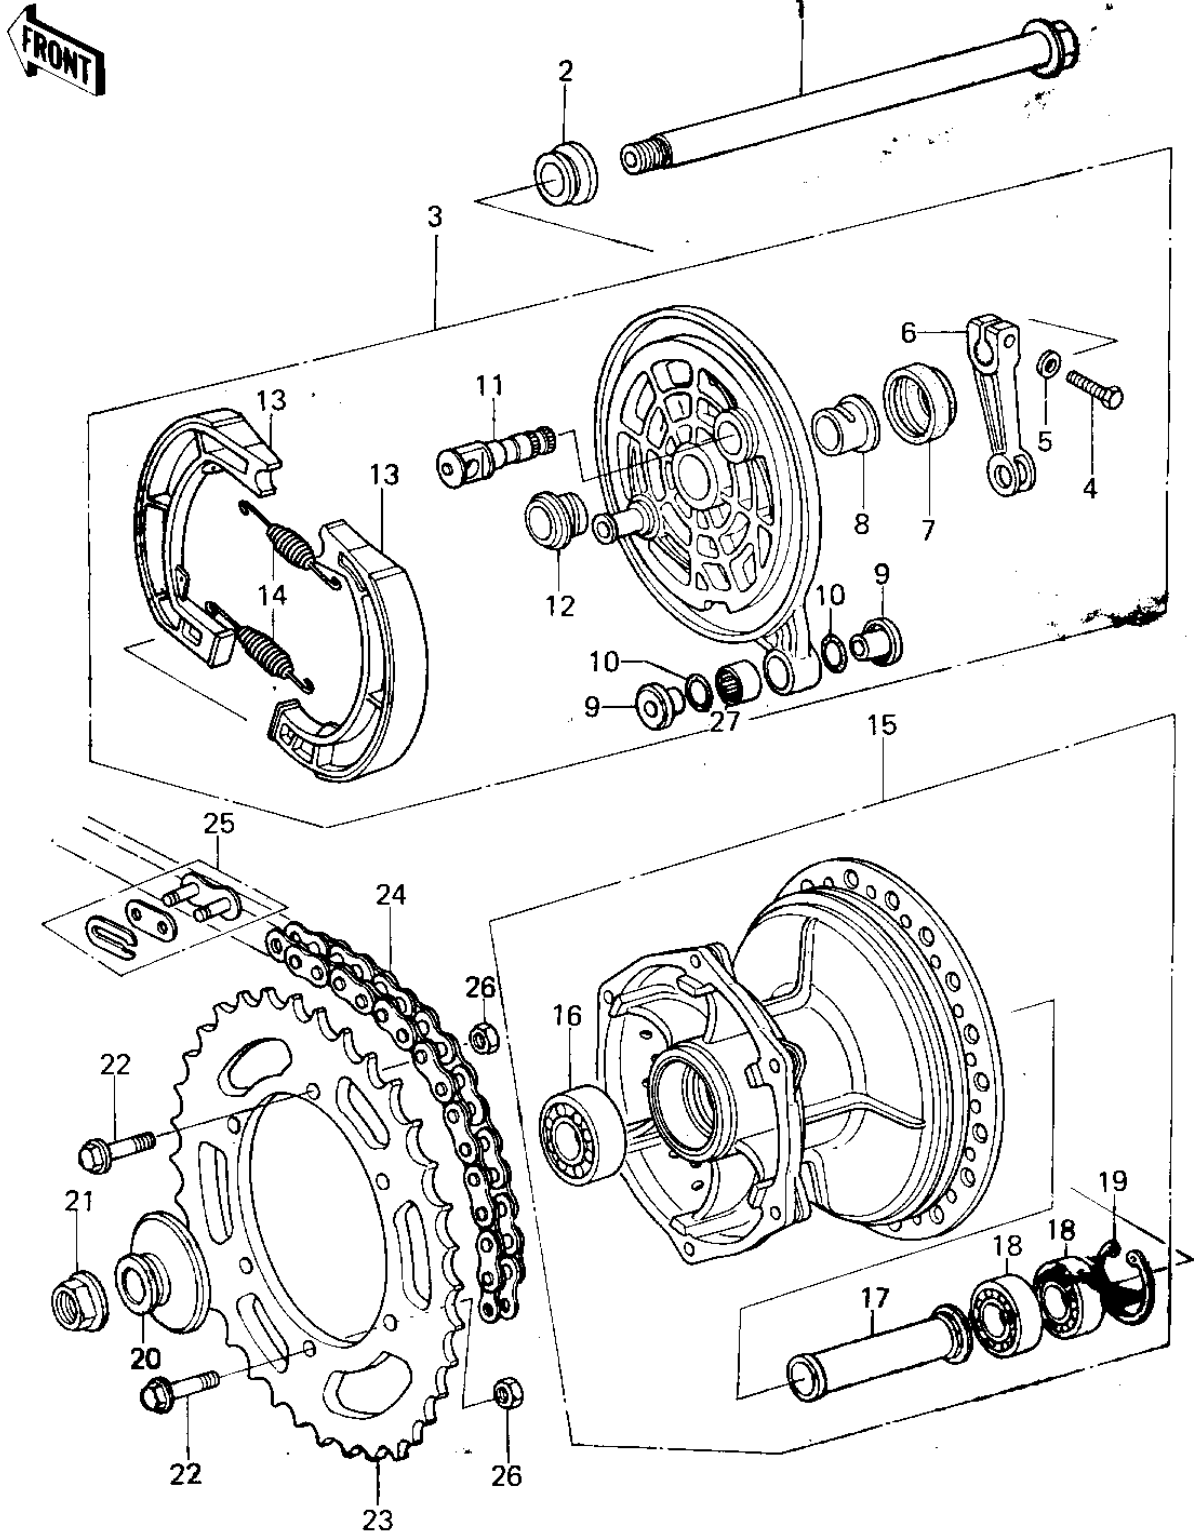

# 1978 KX250-A4 PARTS DIAGRAM

REAR HUB/BRAKE/CHAIN (78-79)

# 1978 KX250-A4 PARTS LIST

## REAR HUB/BRAKE/CHAIN (78-79)

ITEM NAME	PART NUMBER	QUANTITY
AXLE,REAR (Ref # 1)	41068-1007	1
COLLAR,REAR AXLE (Ref # 2)	92027-1039	1
PANEL-ASY,RR BRK (Ref # 3)	41035-1003-21	1
BOLT-UPSET (Ref # 4)	112G0622	1
WASHER PLAIN 6MM (Ref # 5)	410B0600	1
LEVER,REAR BRAKE CAM (Ref # 6)	41053-1004	1
OIL SEAL (Ref # 7)	92093-1004	1
SLEEVE,REAR BRAKE (Ref # 8)	42036-1010	1
COLLAR (Ref # 9)	92027-1040	2
"O" RING (Ref # 10)	670B2011	2
CAM SHAFT,BRAKE (Ref # 11)	41050-1002	1
SLEEVE,REAR BRAKE (Ref # 12)	42036-1009	1
SHOE,BRAKE (Ref # 13)	42019-011	2
SPRING-BRAKE SHOE (Ref # 14)	42020-004	2
DRUM-ASSY,RR BRK,BLK (Ref # 15)	41034-1007-21	1
BEARING-BALL (Ref # 16)	601B6303U	1
COLLAR,REAR BRAKE (Ref # 17)	92027-1037	1
BEARING-BALL,#6003UC3 (Ref # 18)	601B6003U	2
CIRCLIP,35MM (Ref # 19)	481J3500	1
COLLAR,REAR AXLE (Ref # 20)	92027-1038	1
NUT,16M/M (Ref # 21)	92015-1015	1
BOLT,HEX HEAD,8X32 (Ref # 22)	92001-1040	6
REAR SPROCKET,50T STD (Ref # 23)	42041-1006	1
REAR SPROCKET,48T (Ref # 23)	42041-1022	1
REAR,SPROCKET,52T (Ref # 23)	42041-1008	1
DR CHAIN 520X110 (Ref # 24)	92057-1004	1
DR CHAIN 520X116 (Ref # 24)	92057-1028	1
CHAIN JOINT 520 (Ref # 25)	92058-1002	1
NUT,LOCK,8MM (Ref # 26)	92015-1124	6

# 1978 KX250-A4 PARTS LIST

REAR HUB/BRAKE/CHAIN (78-79)

ITEM NAME	PART NUMBER	QUANTITY
BEARING,NEEDLE (Ref # 27)	92046-1009	1