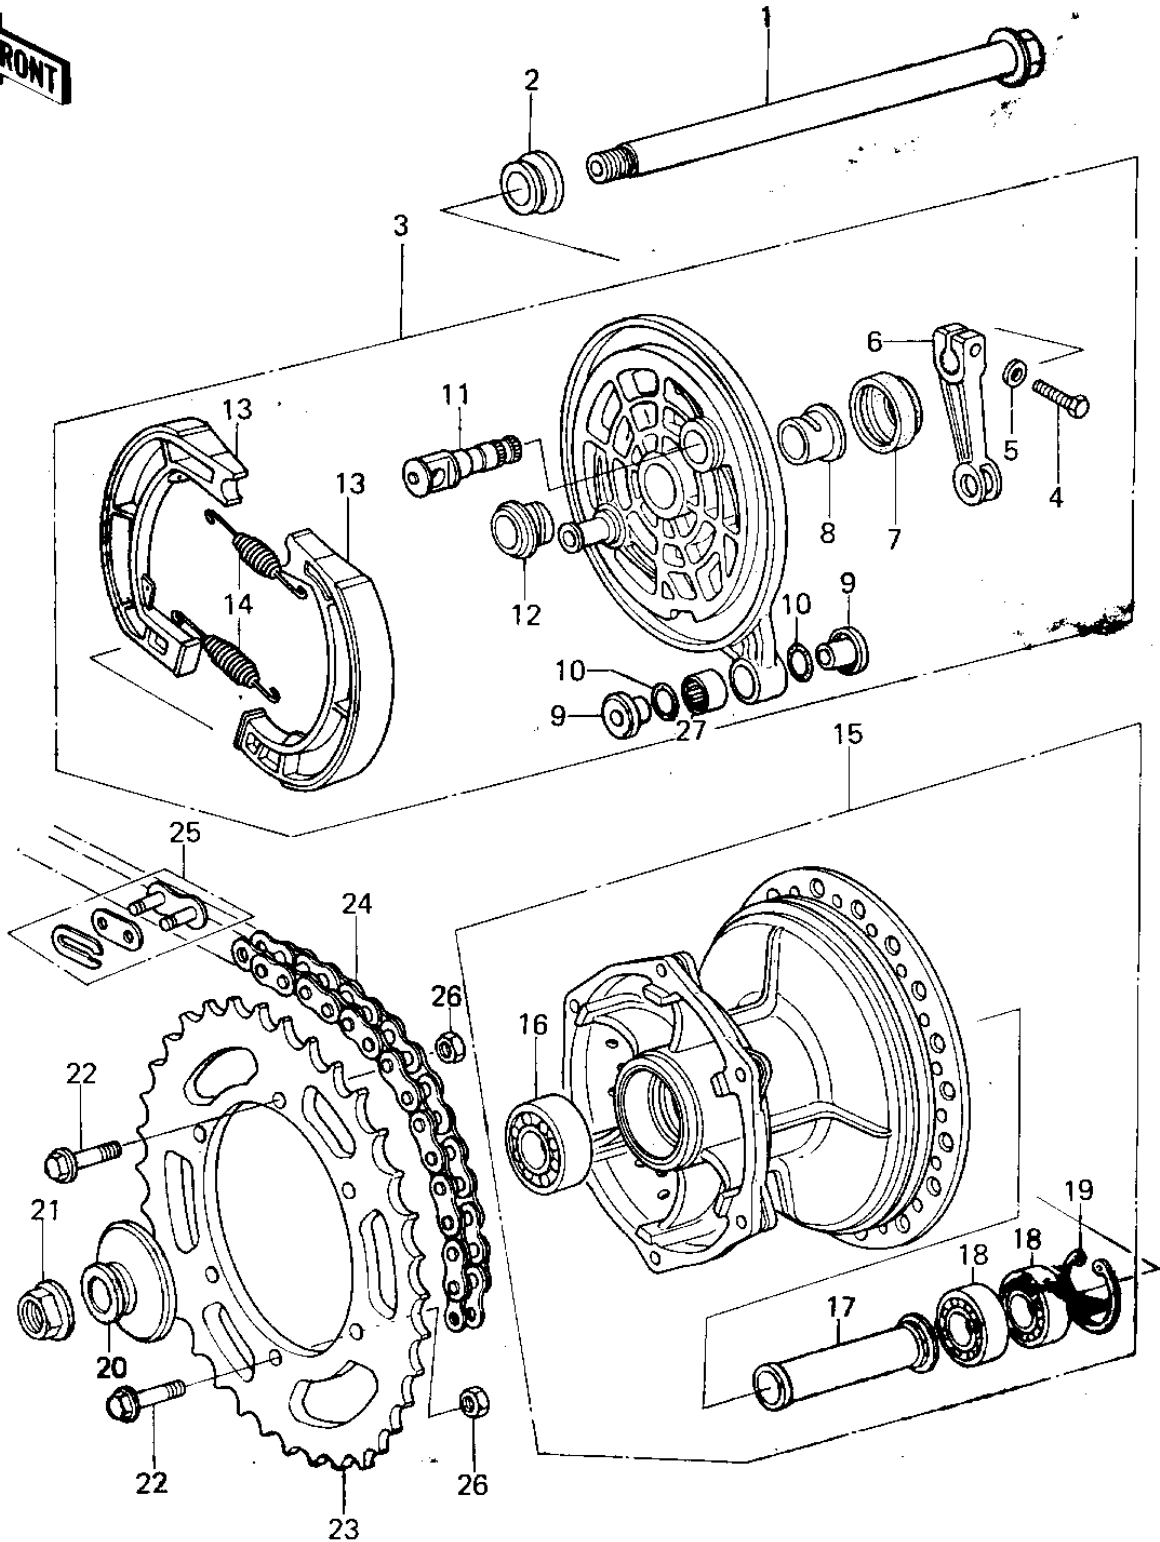

# 1978 KX250-A4 PARTS DIAGRAM

REAR HUB/BRAKE/CHAIN (78-79)

# 1978 KX250-A4 PARTS LIST

## REAR HUB/BRAKE/CHAIN (78-79)

ITEM NAME	PART NUMBER	QUANTITY
AXLE,REAR (Ref # 1)	41068-1007	1
COLLAR,REAR AXLE (Ref # 2)	92027-1039	1
PANEL-ASY,RR BRK (Ref # 3)	41035-1003-21	1
BOLT-UPSET (Ref # 4)	112G0622	1
WASHER PLAIN 6MM (Ref # 5)	410B0600	1
LEVER,REAR BRAKE CAM (Ref # 6)	41053-1004	1
OIL SEAL (Ref # 7)	92093-1004	1
SLEEVE,REAR BRAKE (Ref # 8)	42036-1010	1
COLLAR (Ref # 9)	92027-1040	2
"O" RING (Ref # 10)	670B2011	2
CAM SHAFT,BRAKE (Ref # 11)	41050-1002	1
SLEEVE,REAR BRAKE (Ref # 12)	42036-1009	1
SHOE,BRAKE (Ref # 13)	42019-011	2
SPRING-BRAKE SHOE (Ref # 14)	42020-004	2
DRUM-ASSY,RR BRK,BLK (Ref # 15)	41034-1007-21	1
BEARING-BALL (Ref # 16)	601B6303U	1
COLLAR,REAR BRAKE (Ref # 17)	92027-1037	1
BEARING-BALL,#6003UC3 (Ref # 18)	601B6003U	2
CIRCLIP,35MM (Ref # 19)	481J3500	1
COLLAR,REAR AXLE (Ref # 20)	92027-1038	1
NUT,16M/M (Ref # 21)	92015-1015	1
BOLT,HEX HEAD,8X32 (Ref # 22)	92001-1040	6
REAR SPROCKET,50T STD (Ref # 23)	42041-1006	1
REAR SPROCKET,48T (Ref # 23)	42041-1022	1
REAR,SPROCKET,52T (Ref # 23)	42041-1008	1
DR CHAIN 520X110 (Ref # 24)	92057-1004	1
DR CHAIN 520X116 (Ref # 24)	92057-1028	1
CHAIN JOINT 520 (Ref # 25)	92058-1002	1
NUT,LOCK,8MM (Ref # 26)	92015-1124	6

# 1978 KX250-A4 PARTS LIST

REAR HUB/BRAKE/CHAIN (78-79)

ITEM NAME	PART NUMBER	QUANTITY
BEARING,NEEDLE (Ref # 27)	92046-1009	1