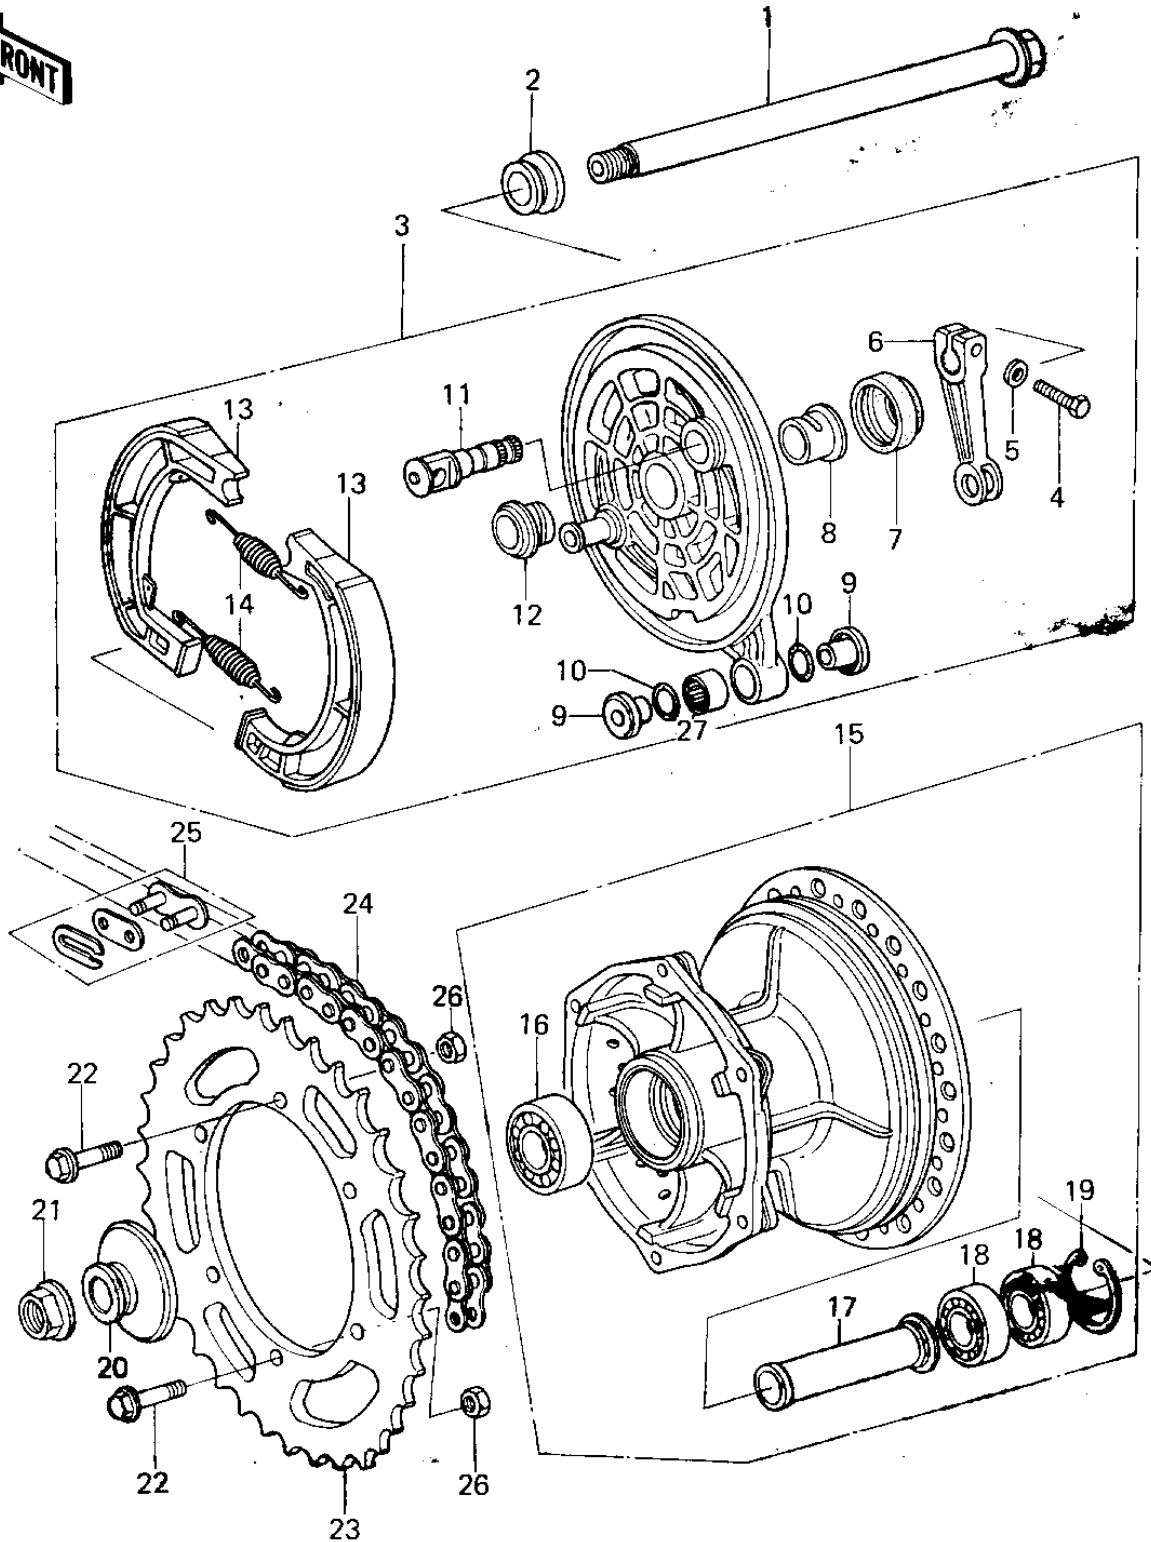

# 1979 KX250-A5 PARTS DIAGRAM

REAR HUB/BRAKE/CHAIN (78-79)

# 1979 KX250-A5 PARTS LIST

## REAR HUB/BRAKE/CHAIN (78-79)

ITEM NAME	PART NUMBER	QUANTITY
AXLE,REAR (Ref # 1)	41068-1007	
COLLAR,REAR AXLE (Ref # 2)	92027-1039	
PANEL-ASY,RR BRK (Ref # 3)	41035-1003-21	
BOLT-UPSET (Ref # 4)	112G0622	
WASHER PLAIN 6MM (Ref # 5)	410B0600	
LEVER,REAR BRAKE CAM (Ref # 6)	41053-1004	
OIL SEAL (Ref # 7)	92093-1004	
SLEEVE,REAR BRAKE (Ref # 8)	42036-1010	
COLLAR (Ref # 9)	92027-1040	
"O" RING (Ref # 10)	670B2011	
CAM SHAFT,BRAKE (Ref # 11)	41050-1002	
SLEEVE,REAR BRAKE (Ref # 12)	42036-1009	
SHOE,BRAKE (Ref # 13)	42019-011	
SPRING-BRAKE SHOE (Ref # 14)	42020-004	
DRUM-ASSY,RR BRK,BLK (Ref # 15)	41034-1007-21	
BEARING-BALL (Ref # 16)	601B6303U	
COLLAR,REAR BRAKE (Ref # 17)	92027-1037	
BEARING-BALL,#6003UC3 (Ref # 18)	601B6003U	
CIRCLIP,35MM (Ref # 19)	481J3500	
COLLAR,REAR AXLE (Ref # 20)	92027-1038	
NUT,16M/M (Ref # 21)	92015-1015	
BOLT,HEX HEAD,8X32 (Ref # 22)	92001-1040	
REAR SPROCKET,50T STD (Ref # 23)	42041-1006	
REAR SPROCKET,48T (Ref # 23)	42041-1022	
REAR,SPROCKET,52T (Ref # 23)	42041-1008	
DR CHAIN 520X110 (Ref # 24)	92057-1004	
DR CHAIN 520X116 (Ref # 24)	92057-1028	
CHAIN JOINT 520 (Ref # 25)	92058-1002	
NUT,LOCK,8MM (Ref # 26)	92015-1124	

# 1979 KX250-A5 PARTS LIST

REAR HUB/BRAKE/CHAIN (78-79)

ITEM NAME	PART NUMBER	QUANTITY
BEARING,NEEDLE (Ref # 27)	92046-1009	