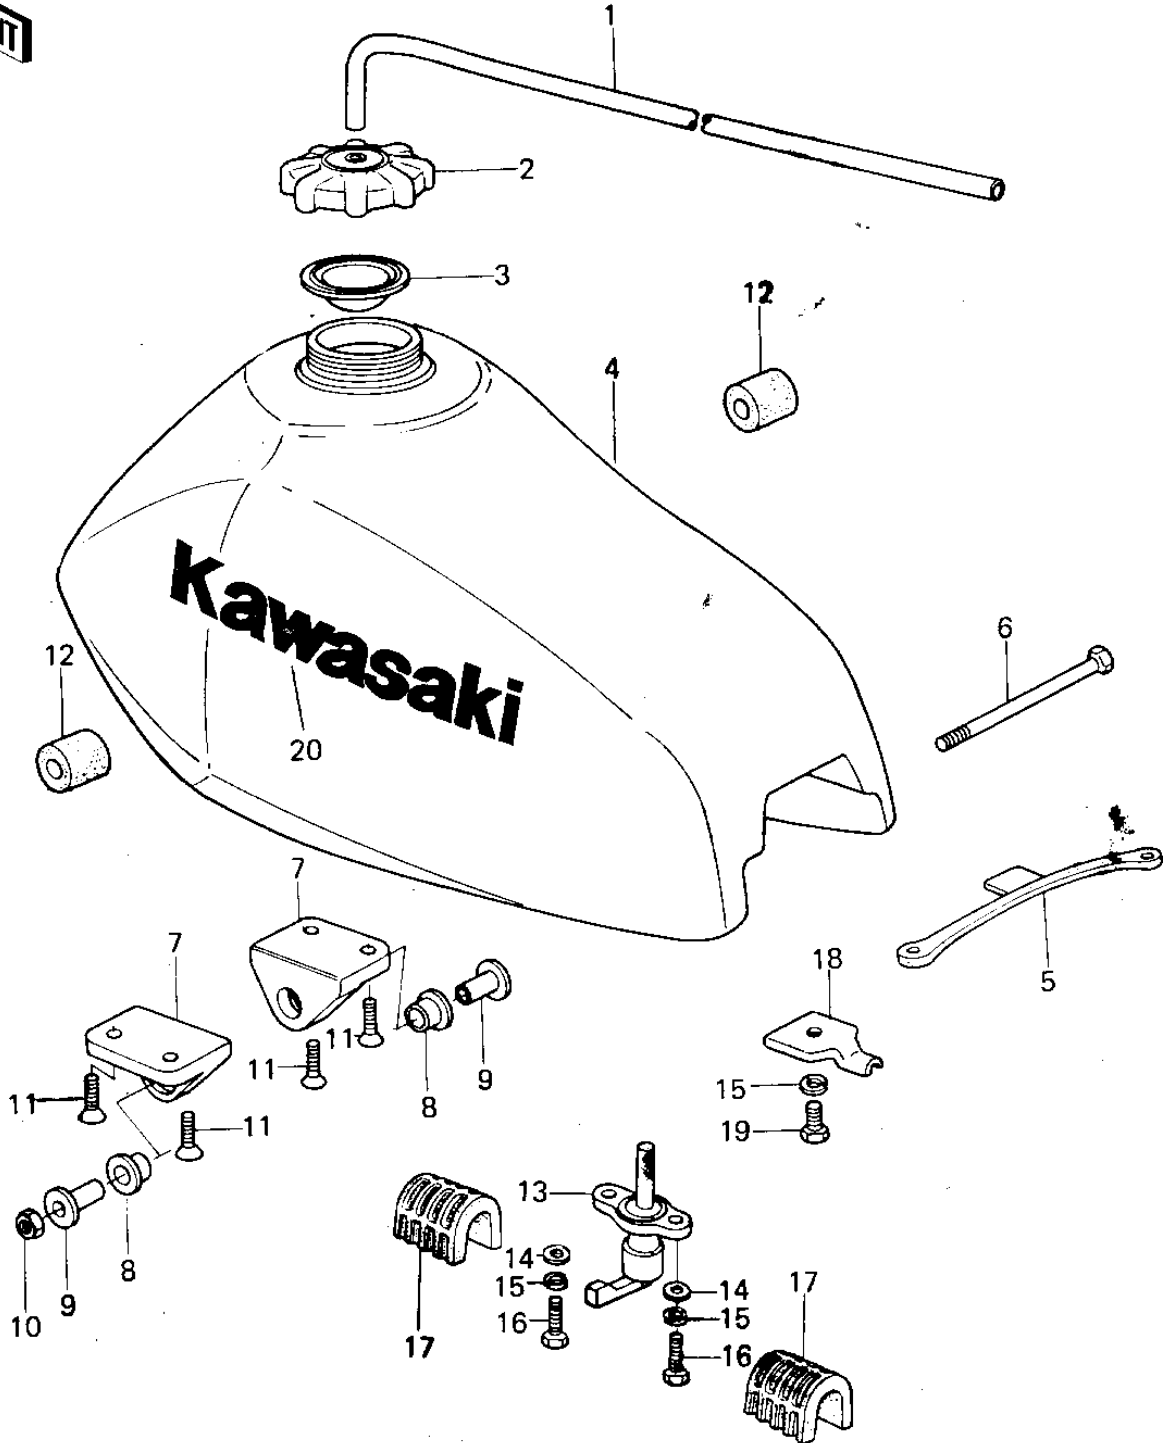

1978 KX250-A4 PARTS DIAGRAM

FUEL TANK (KX250-A5)

1978 KX250-A4 PARTS LIST

FUEL TANK (KX250-A5)

ITEM NAME	PART NUMBER	QUANTITY
TUBE,VINYL (Ref # 1)	92059-1022	1
CAP-TANK,FUEL (Ref # 2)	51049-1006	1
GASKET,FUEL TANK (Ref # 3)	11009-1452	1
TANK-FUEL,L.GREEN (Ref # 4)	51001-1080-6W	1
BAND,FUEL TANK (Ref # 5)	92072-042	1
BOLT-UPSET,6X105 (Ref # 6)	112G06105	1
BRACKET,FUEL TANK (Ref # 7)	32052-1010	2
DAMPER RUBBER,FUEL (Ref # 8)	92075-1048	2
SPACER,FUEL TANK (Ref # 9)	92026-1015	2
NUT (Ref # 10)	92019-008	1
SCREW CNTSNK HD 6X14 (Ref # 11)	221B0614	4
DAMPER RUBBER,FUEL (Ref # 12)	92075-1047	2
TAP-ASSY-FUEL (Ref # 13)	51023-1115	1
WASHER PLAIN 6MM (Ref # 14)	411B0600	2
WASHER SPRING 6MM (Ref # 15)	461F0600	3
BOLT-UPSET (Ref # 16)	112G0618	2
DAMPER RUBBER,FUEL (Ref # 17)	92075-1027	2
BRACKET,FUEL TANK (Ref # 18)	32052-1009	1
BOLT,6X10 (Ref # 19)	112G0610	1
DECAL,FUEL TANK (Ref # 20)	56014-1023	2