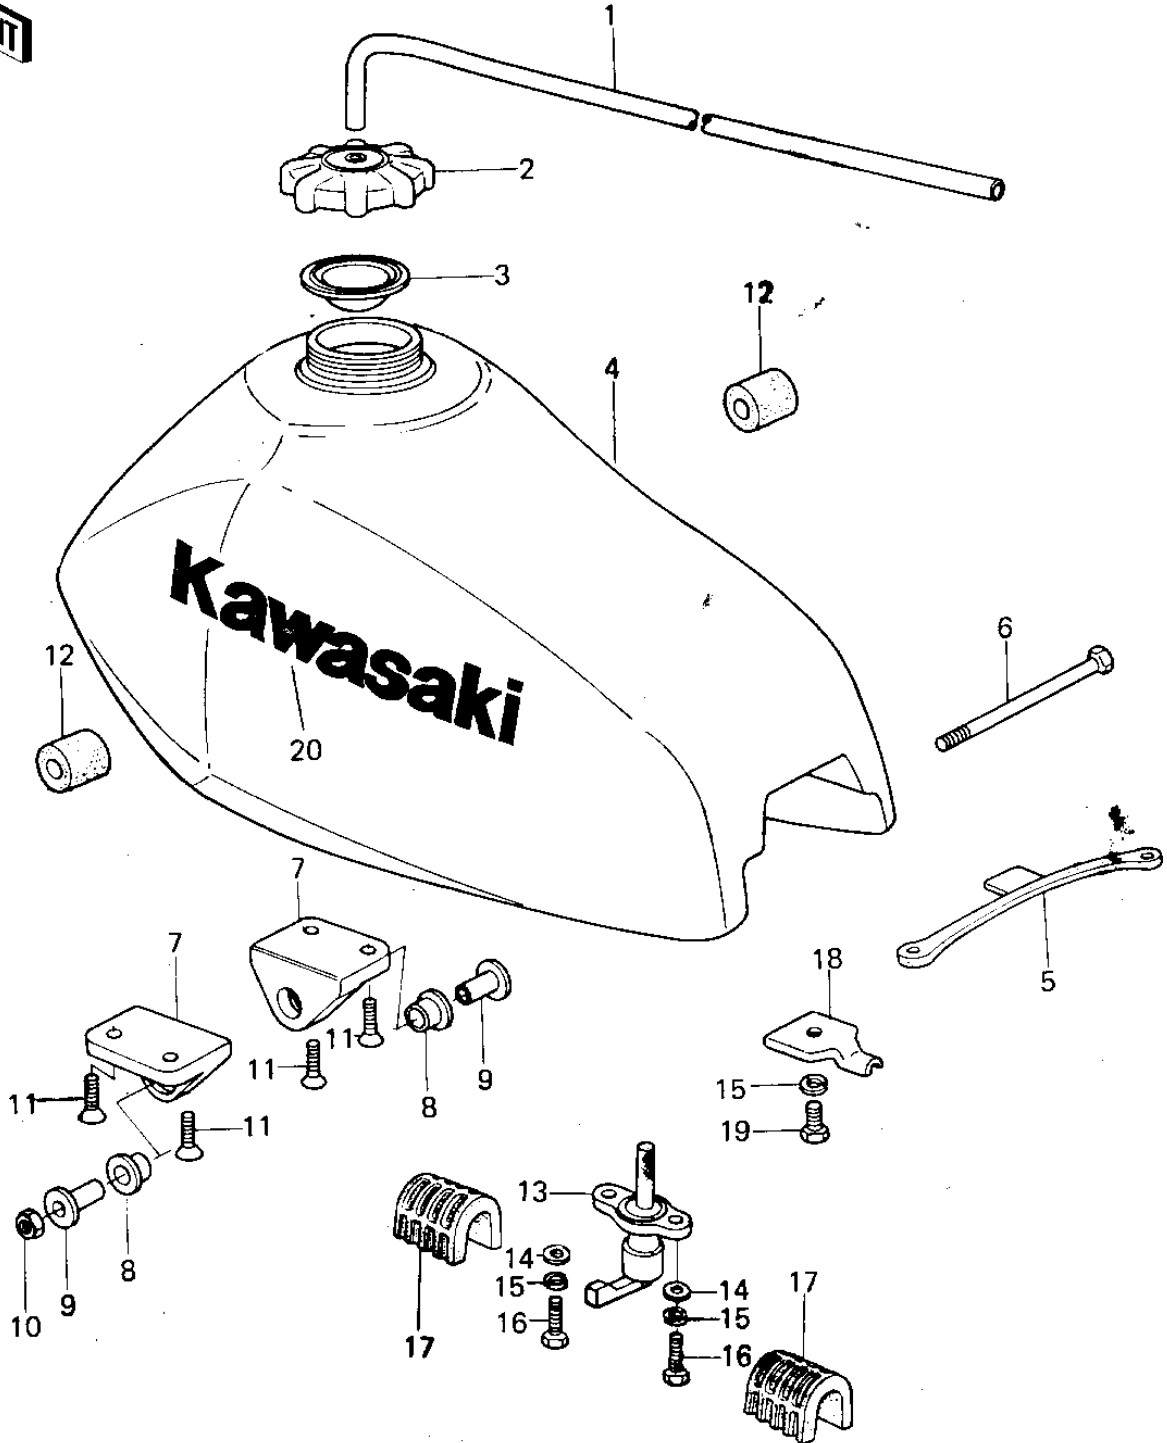

1979 KX250-A5 PARTS DIAGRAM

FUEL TANK (KX250-A5)

1979 KX250-A5 PARTS LIST

FUEL TANK (KX250-A5)

ITEM NAME	PART NUMBER	QUANTITY
TUBE,VINYL (Ref # 1)	92059-1022	
CAP-TANK,FUEL (Ref # 2)	51049-1006	
GASKET,FUEL TANK (Ref # 3)	11009-1452	
TANK-FUEL,L.GREEN (Ref # 4)	51001-1080-6W	
BAND,FUEL TANK (Ref # 5)	92072-042	
BOLT-UPSET,6X105 (Ref # 6)	112G06105	
BRACKET,FUEL TANK (Ref # 7)	32052-1010	
DAMPER RUBBER,FUEL (Ref # 8)	92075-1048	
SPACER,FUEL TANK (Ref # 9)	92026-1015	
NUT (Ref # 10)	92019-008	
SCREW CNTSNK HD 6X14 (Ref # 11)	221B0614	
DAMPER RUBBER,FUEL (Ref # 12)	92075-1047	
TAP-ASSY-FUEL (Ref # 13)	51023-1115	
WASHER PLAIN 6MM (Ref # 14)	411B0600	
WASHER SPRING 6MM (Ref # 15)	461F0600	
BOLT-UPSET (Ref # 16)	112G0618	
DAMPER RUBBER,FUEL (Ref # 17)	92075-1027	
BRACKET,FUEL TANK (Ref # 18)	32052-1009	
BOLT,6X10 (Ref # 19)	112G0610	
DECAL,FUEL TANK (Ref # 20)	56014-1023	