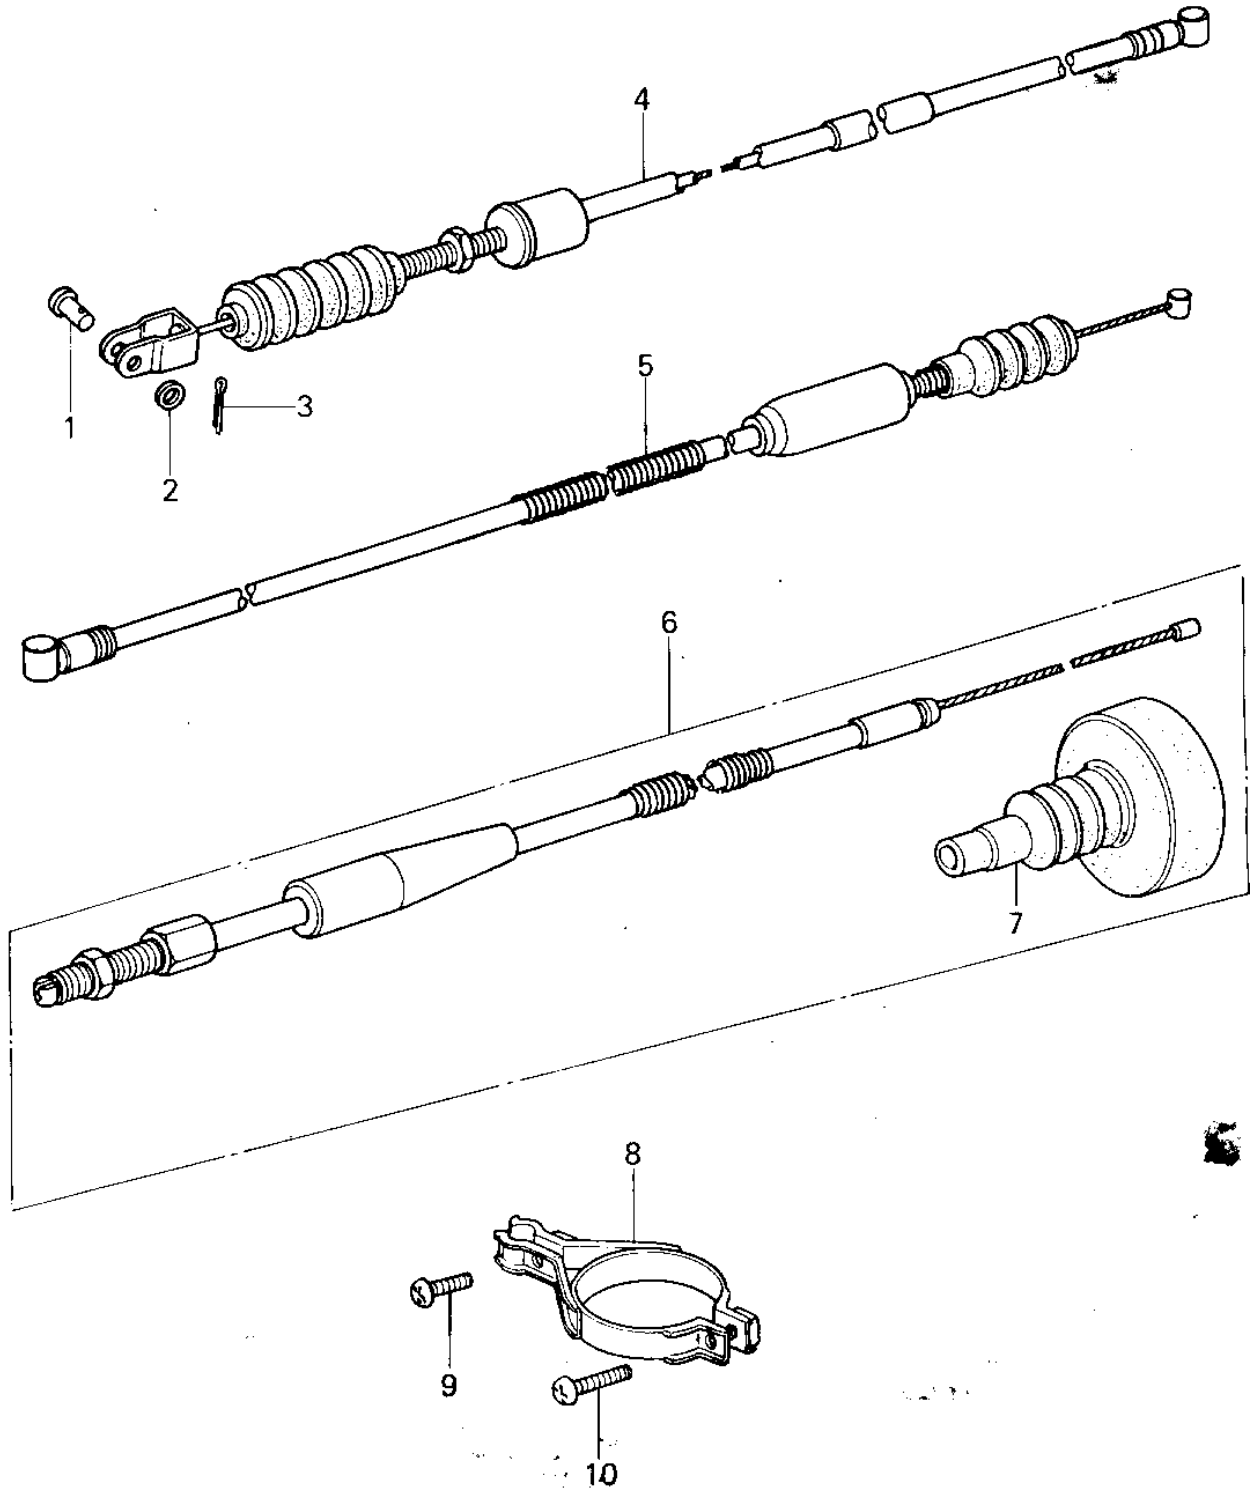

# 1978 KX250-A4 PARTS DIAGRAM

CABLES (78-79)

## 1978 KX250-A4 PARTS LIST

### CABLES (78-79)

ITEM NAME	PART NUMBER	QUANTITY
PIN-BRAKE ROD FITTING (Ref # 1)	92043-064	1
WASHER PLAIN 6MM (Ref # 2)	410B0600	1
PIN COTTER 2.0X15 (Ref # 3)	550D2015	1
CABLE,FRONT BRAKE (Ref # 4)	54005-1007	1
CABLE,FRONT BRAKE (Ref # 4)	54005-1016	1
CABLE CLUTCH (Ref # 5)	54011-1006	1
CABLE,THROTTLE (Ref # 6)	54012-1045	1
CABLE,THROTTLE (Ref # 6)	54012-1045	1
BOOT,THROTTLE CABLE (Ref # 7)	49006-1016	1
CLAMP,CABLE (Ref # 8)	92037-1072	1
SCREW-PAN-CRROSS,4X12 (Ref # 9)	220B0412	1
SCREW-PAN-CROS,5X25 (Ref # 10)	220B0525	1