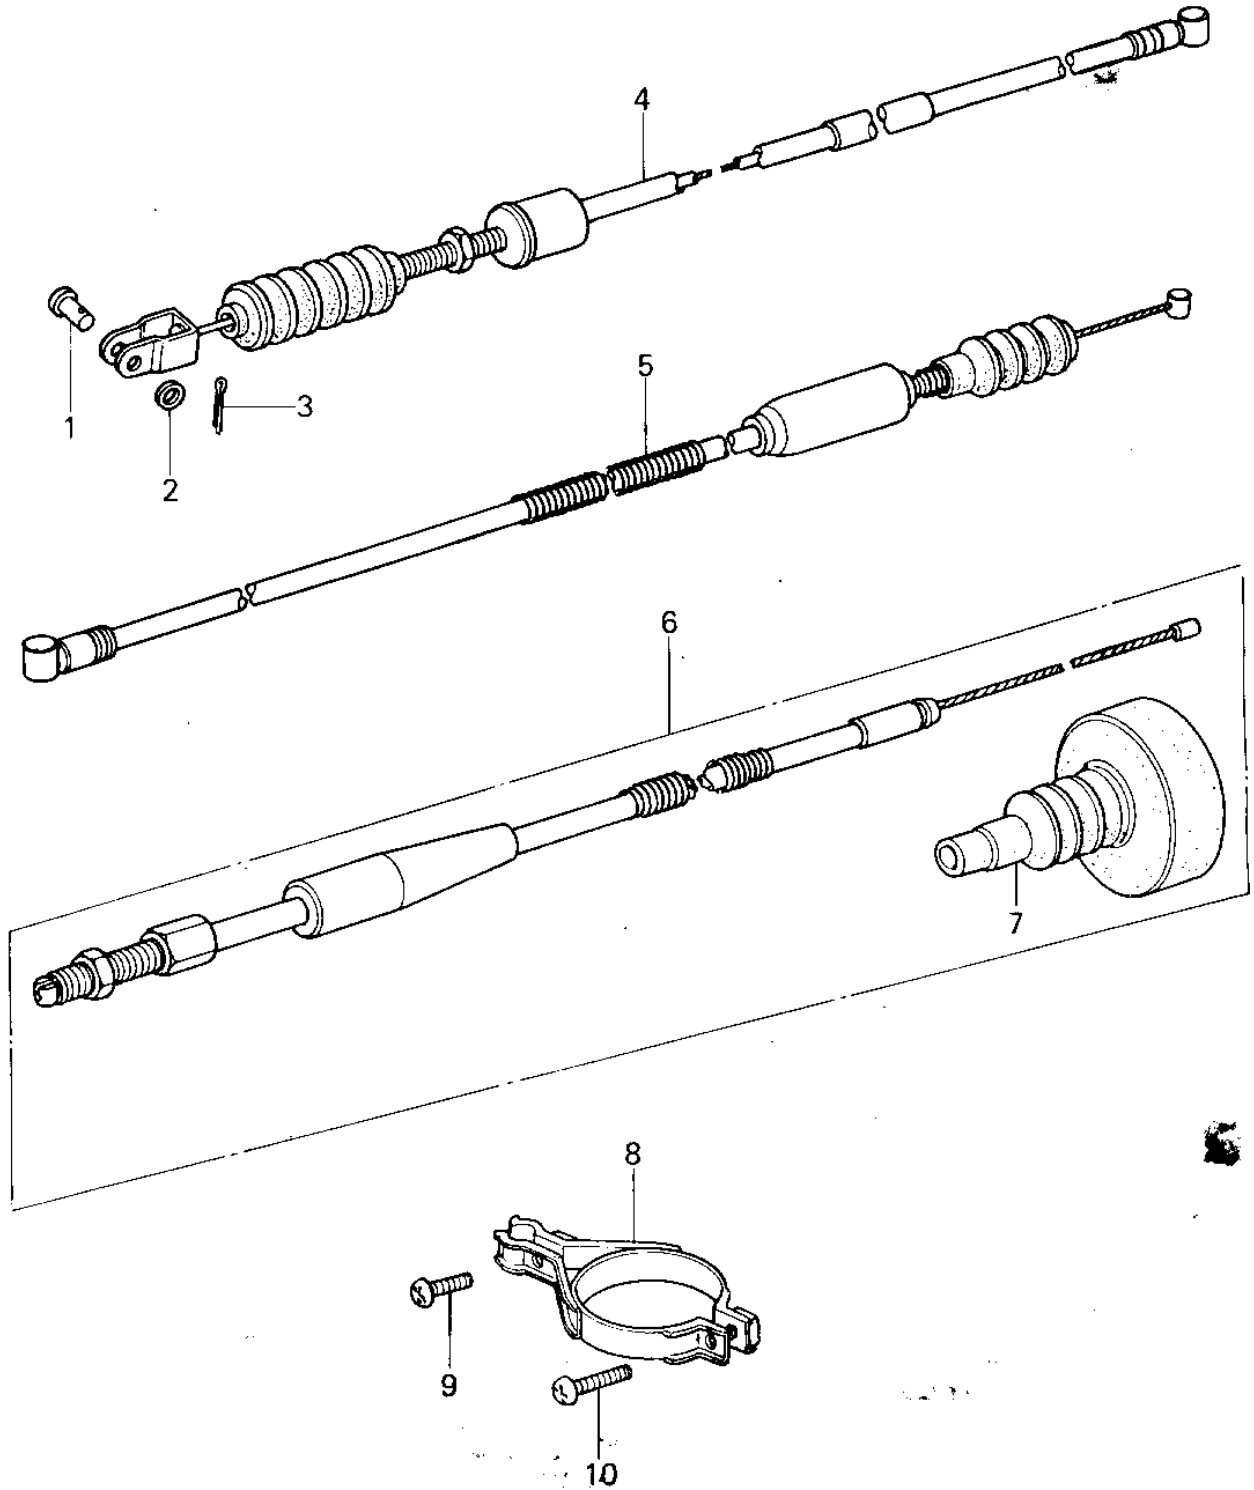

# 1978 KX250-A4 PARTS DIAGRAM

CABLES (78-79)

## 1978 KX250-A4 PARTS LIST

### CABLES (78-79)

ITEM NAME	PART NUMBER	QUANTITY
PIN-BRAKE ROD FITTING (Ref # 1)	92043-064	1
WASHER PLAIN 6MM (Ref # 2)	410B0600	1
PIN COTTER 2.0X15 (Ref # 3)	550D2015	1
CABLE,FRONT BRAKE (Ref # 4)	54005-1007	1
CABLE,FRONT BRAKE (Ref # 4)	54005-1016	1
CABLE CLUTCH (Ref # 5)	54011-1006	1
CABLE,THROTTLE (Ref # 6)	54012-1045	1
CABLE,THROTTLE (Ref # 6)	54012-1045	1
BOOT,THROTTLE CABLE (Ref # 7)	49006-1016	1
CLAMP,CABLE (Ref # 8)	92037-1072	1
SCREW-PAN-CRROSS,4X12 (Ref # 9)	220B0412	1
SCREW-PAN-CROS,5X25 (Ref # 10)	220B0525	1