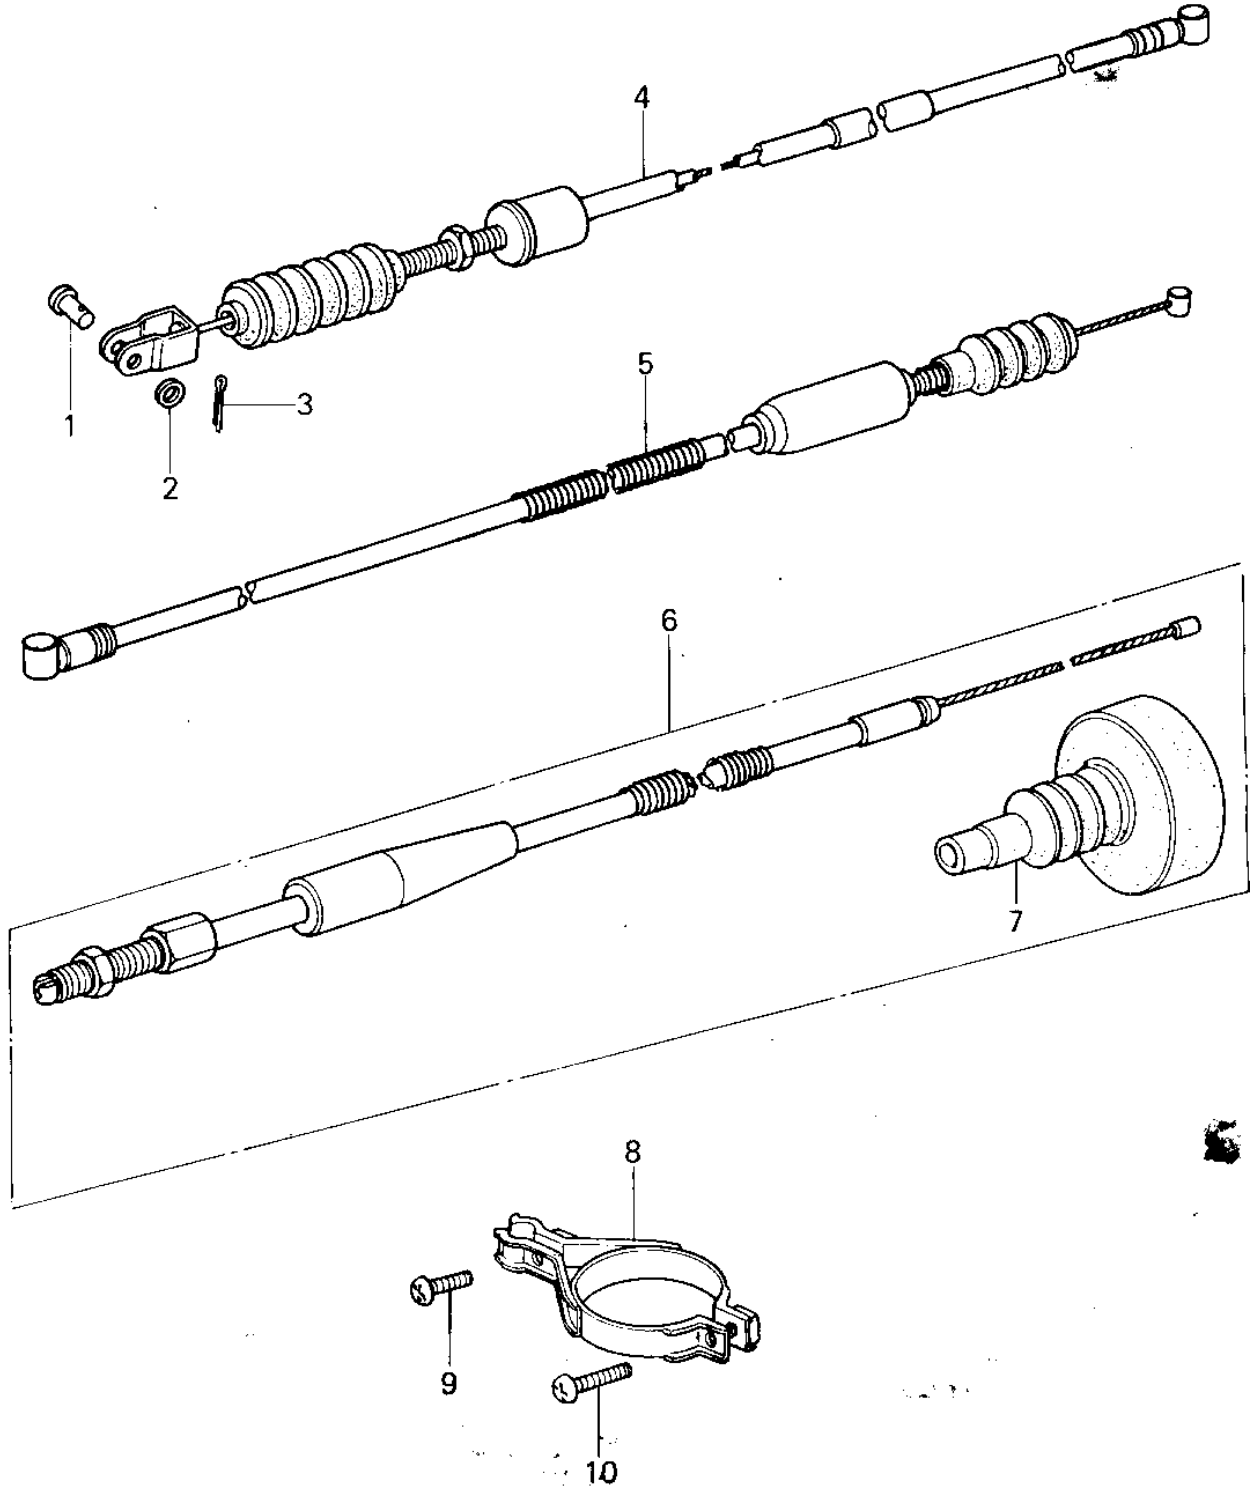

# 1979 KX250-A5 PARTS DIAGRAM

CABLES (78-79)

## 1979 KX250-A5 PARTS LIST

### CABLES (78-79)

ITEM NAME	PART NUMBER	QUANTITY
PIN-BRAKE ROD FITTING (Ref # 1)	92043-064	
WASHER PLAIN 6MM (Ref # 2)	410B0600	
PIN COTTER 2.0X15 (Ref # 3)	550D2015	
CABLE,FRONT BRAKE (Ref # 4)	54005-1007	
CABLE,FRONT BRAKE (Ref # 4)	54005-1016	
CABLE CLUTCH (Ref # 5)	54011-1006	
CABLE,THROTTLE (Ref # 6)	54012-1045	
CABLE,THROTTLE (Ref # 6)	54012-1045	
BOOT,THROTTLE CABLE (Ref # 7)	49006-1016	
CLAMP,CABLE (Ref # 8)	92037-1072	
SCREW-PAN-CRROSS,4X12 (Ref # 9)	220B0412	
SCREW-PAN-CROS,5X25 (Ref # 10)	220B0525	