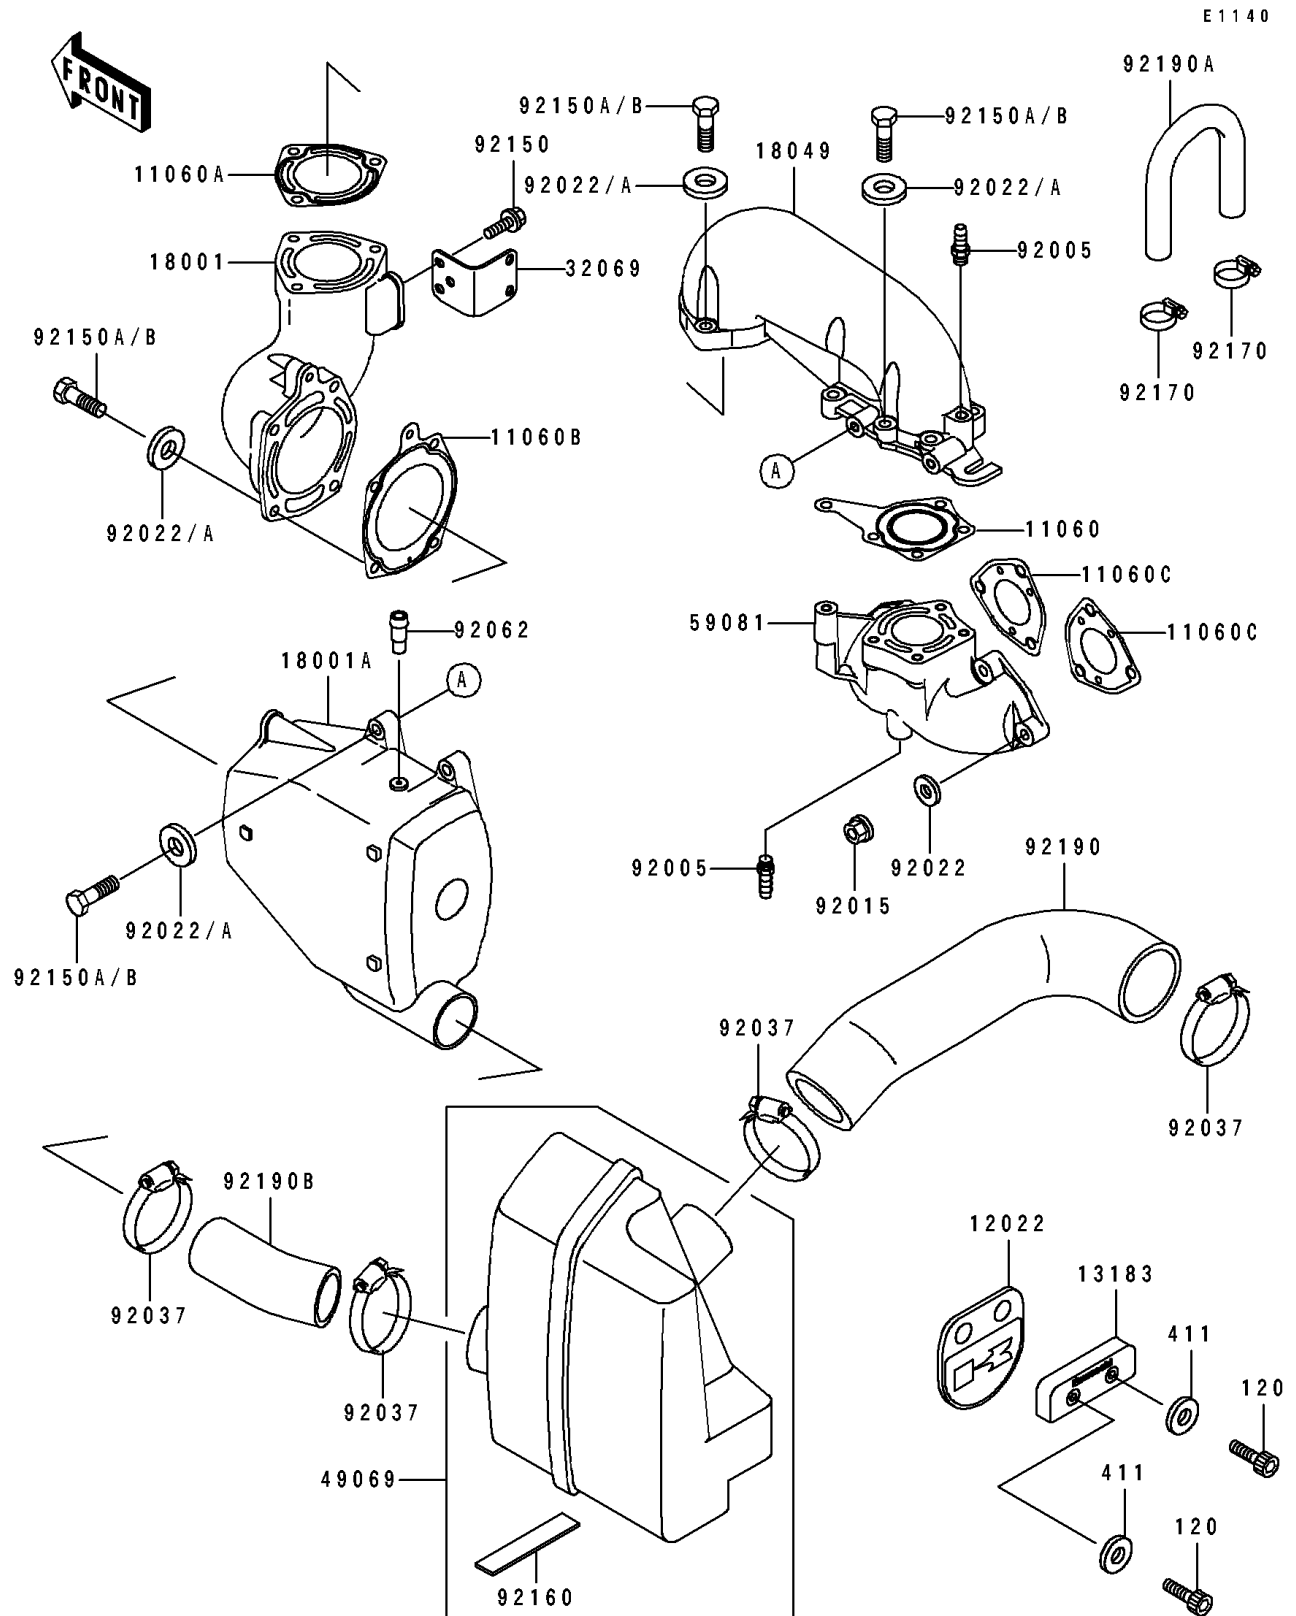

# 1992 750 SX PARTS DIAGRAM

Muffler(s)

# 1992 750 SX PARTS LIST

## Muffler(s)

ITEM NAME	PART NUMBER	QUANTITY
GASKET,EXHAUST (Ref # 11060)	11060-3712	1
GASKET,MUFFLER,FR (Ref # 11060A)	11060-3713	1
GASKET,MUFFLER CHAMBER (Ref # 11060B)	11060-3714	1
GASKET,EXHAUST PIPE (Ref # 11060C)	11060-3721	2
VALVE-REED (Ref # 12022)	12022-3705	1
PLATE (Ref # 13183)	13183-3817	1
MUFFLER,FR (Ref # 18001)	18001-3739	1
MUFFLER (Ref # 18001A)	18001-3740	1
PIPE-EXHAUST (Ref # 18049)	18049-3750	1
BRACKET-MUFFLER (Ref # 32069)	32069-3707	1
MUFFLER-ASSY,WATER (Ref # 49069)	49069-3704	1
MANIFOLD-EXHAUST (Ref # 59081)	59081-3709	1
FITTING,HOSE (Ref # 92005)	92005-3712	2
NUT,CAP,8MM (Ref # 92015)	92015-1371	6
WASHER,8.2X18X1.5 (Ref # 92022)	92022-1964	20
CLAMP (Ref # 92037)	92037-3009	4
NOZZLE (Ref # 92062)	92062-3705	1
BOLT,8X16 (Ref # 92150)	92150-3722	4
BOLT,8X35 (Ref # 92150A)	92150-3801	14
DAMPER (Ref # 92160)	92160-3793	1
CLAMP (Ref # 92170)	92170-3718	2
TUBE,WATER MUFFLER-BULKHEAD (Ref # 92190)	92190-3828	1
TUBE,HEAD-EXHAUST PIPE (Ref # 92190A)	92190-3829	1
TUBE,CHAMBER-WATER MUFFLER (Ref # 92190B)	92190-3919	1
BOLT-SOCKET,6X20 (Ref # 120)	120R0620	2
WASHER-PLAIN,6MM (Ref # 411)	411S0600	2