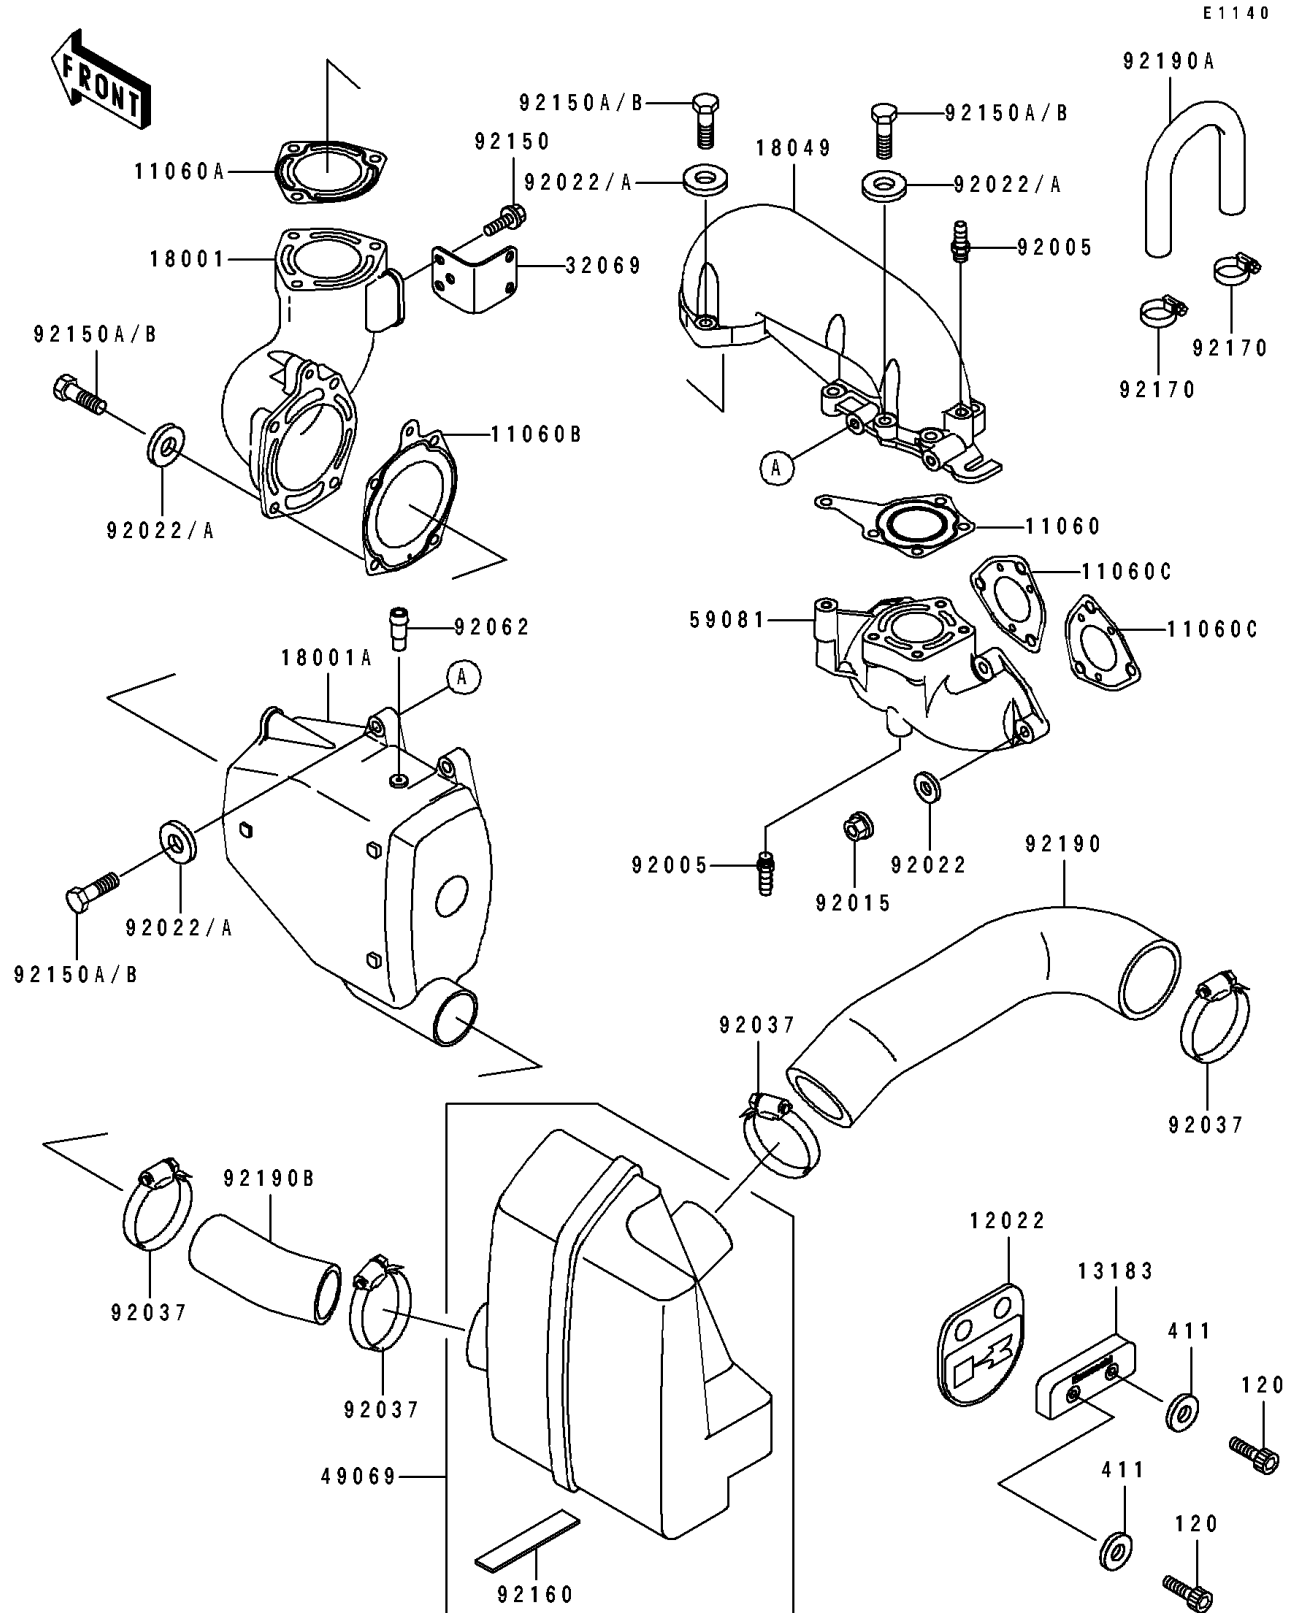

1993 750 SX PARTS DIAGRAM

Muffler(s)

1993 750 SX PARTS LIST

Muffler(s)

ITEM NAME	PART NUMBER	QUANTITY
GASKET,EXHAUST (Ref # 11060)	11060-3712	1
GASKET,MUFFLER,FR (Ref # 11060A)	11060-3713	1
GASKET,MUFFLER CHAMBER (Ref # 11060B)	11060-3714	1
GASKET,EXHAUST PIPE (Ref # 11060C)	11060-3721	2
VALVE-REED (Ref # 12022)	12022-3705	1
PLATE (Ref # 13183)	13183-3817	1
MUFFLER,FR (Ref # 18001)	18001-3739	1
MUFFLER (Ref # 18001A)	18001-3740	1
PIPE-EXHAUST (Ref # 18049)	18049-3750	1
BRACKET-MUFFLER (Ref # 32069)	32069-3707	1
MUFFLER-ASSY,WATER (Ref # 49069)	49069-3704	1
MANIFOLD-EXHAUST (Ref # 59081)	59081-3709	1
FITTING,HOSE (Ref # 92005)	92005-3712	2
NUT,CAP,8MM (Ref # 92015)	92015-1371	6
WASHER,8.2X18X1.5 (Ref # 92022)	92022-1964	20
CLAMP (Ref # 92037)	92037-3009	4
NOZZLE (Ref # 92062)	92062-3705	1
BOLT,8X16 (Ref # 92150)	92150-3722	4
BOLT,8X35 (Ref # 92150A)	92150-3801	14
DAMPER (Ref # 92160)	92160-3793	1
CLAMP (Ref # 92170)	92170-3718	2
TUBE,WATER MUFFLER-BULKHEAD (Ref # 92190)	92190-3828	1
TUBE,HEAD-EXHAUST PIPE (Ref # 92190A)	92190-3829	1
TUBE,CHAMBER-WATER MUFFLER (Ref # 92190B)	92190-3919	1
BOLT-SOCKET,6X20 (Ref # 120)	120R0620	2
WASHER-PLAIN,6MM (Ref # 411)	411S0600	2