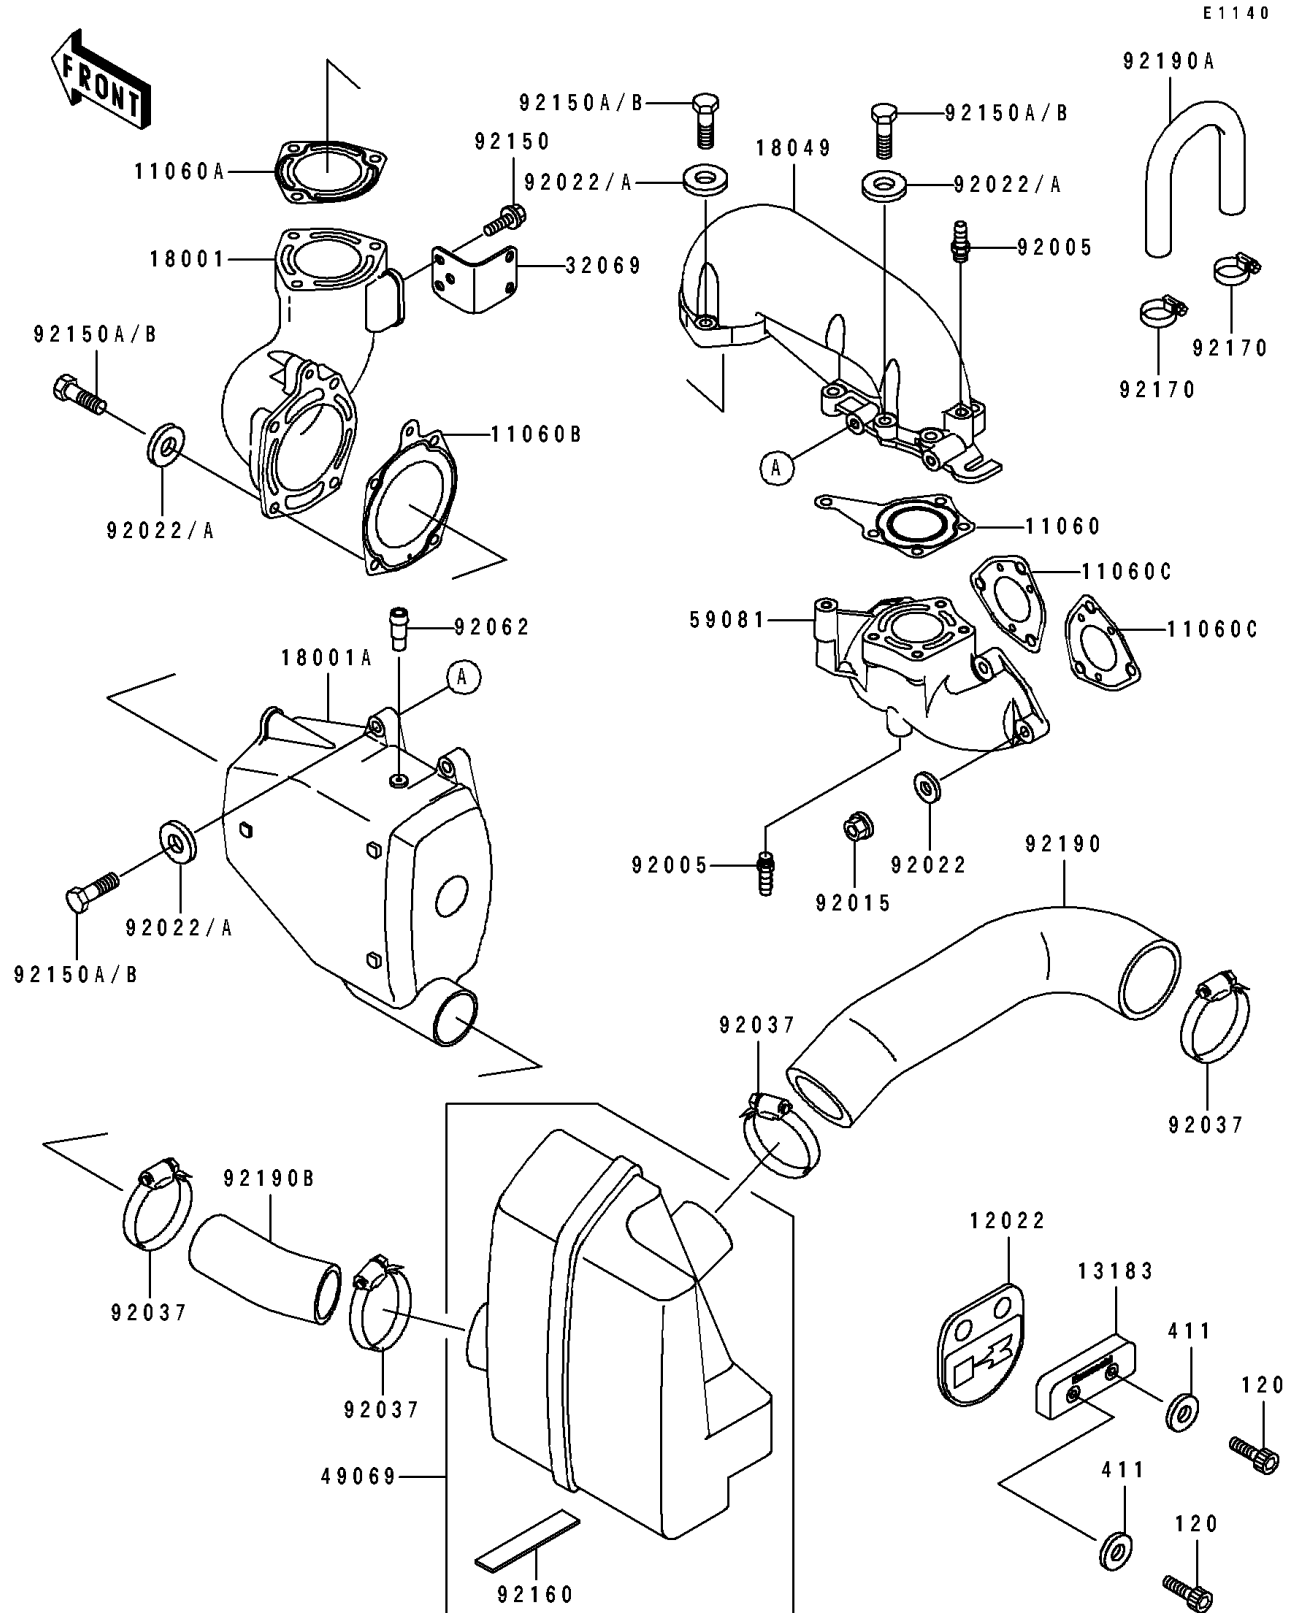

# 1994 750 SX PARTS DIAGRAM

Muffler(s)

# 1994 750 SX PARTS LIST

## Muffler(s)

ITEM NAME	PART NUMBER	QUANTITY
GASKET,EXHAUST (Ref # 11060)	11060-3712	1
GASKET,MUFFLER,FR (Ref # 11060A)	11060-3713	1
GASKET,MUFFLER CHAMBER (Ref # 11060B)	11060-3714	1
GASKET,EXHAUST PIPE (Ref # 11060C)	11060-3721	2
VALVE-REED (Ref # 12022)	12022-3705	1
PLATE (Ref # 13183)	13183-3817	1
MUFFLER,FR (Ref # 18001)	18001-3739	1
MUFFLER (Ref # 18001A)	18001-3740	1
PIPE-EXHAUST (Ref # 18049)	18049-3750	1
BRACKET-MUFFLER (Ref # 32069)	32069-3707	1
MUFFLER-ASSY,WATER (Ref # 49069)	49069-3704	1
MANIFOLD-EXHAUST (Ref # 59081)	59081-3709	1
FITTING,HOSE (Ref # 92005)	92005-3712	2
NUT,CAP,8MM (Ref # 92015)	92015-1371	6
WASHER,8.2X18X1.5 (Ref # 92022)	92022-1964	20
CLAMP (Ref # 92037)	92037-3009	4
NOZZLE (Ref # 92062)	92062-3705	1
BOLT,8X16 (Ref # 92150)	92150-3722	4
BOLT,8X35 (Ref # 92150A)	92150-3801	14
DAMPER (Ref # 92160)	92160-3793	1
CLAMP (Ref # 92170)	92170-3718	2
TUBE,WATER MUFFLER-BULKHEAD (Ref # 92190)	92190-3828	1
TUBE,HEAD-EXHAUST PIPE (Ref # 92190A)	92190-3829	1
TUBE,CHAMBER-WATER MUFFLER (Ref # 92190B)	92190-3919	1
BOLT-SOCKET,6X20 (Ref # 120)	120R0620	2
WASHER-PLAIN,6MM (Ref # 411)	411S0600	2