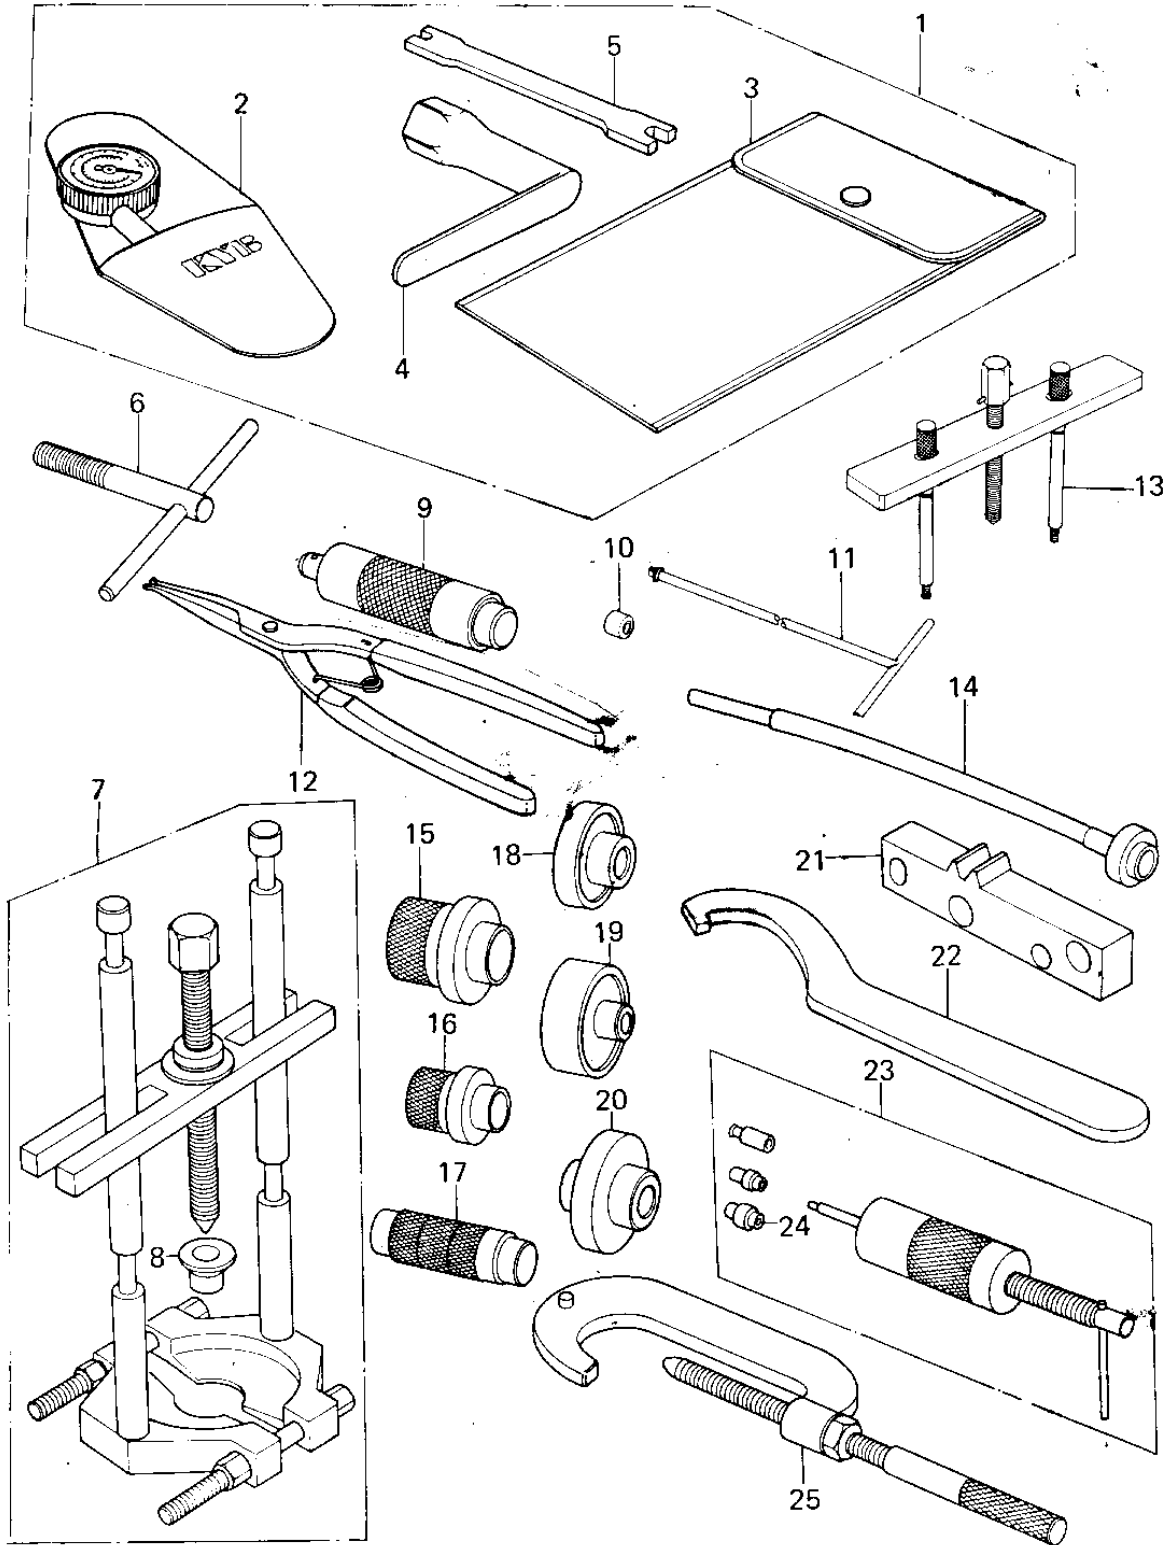

1978 KX250-A4 PARTS DIAGRAM

OWNER TOOLS/SPECIAL SERVICE TOOLS (78-79)

1978 KX250-A4 PARTS LIST

OWNER TOOLS/SPECIAL SERVICE TOOLS (78-79)

ITEM NAME	PART NUMBER	QUANTITY
TOOL KIT (Ref # 1)	56007-1010	1
GAUGE,AIR (Ref # 2)	52005-1003	1
BAG,TOOL (Ref # 3)	56008-008	1
WRENCH,SPARK PLUG (Ref # 4)	92110-019	1
WRENCH SPOKE (Ref # 5)	92110-1016	1
57001-1216 (Canada) (Ref # 6)	57001-116	1
PULLER,STEM BEARING (Ref # 7)	57001-135	1
ADAPTER,STEM BEARING (Ref # 8)	57001-136	1
*** N.L.A.*** (Canada) (Ref # 9)	57001-139	1
ADAPTER-FRK CYL HLDR (Ref # 10)	57001-176	1
HANDLE,FORK CLY HOLDR (Ref # 11)	57001-183	1
PLIERS,CIRCLIP,OUTSID (Ref # 12)	57001-144	1
57001-1098 (Canada) (Ref # 13)	57001-153	1
*** N.L.A.*** (Canada) (Ref # 14)	57001-203	1
GUIDE,SHIFT OIL SEAL (Ref # 15)	57001-264	1
*** N.L.A.*** (Canada) (Ref # 16)	57001-265	1
57001-1129 (Canada) (Ref # 17)	57001-287	1
57001-1129 (Canada) (Ref # 18)	57001-289	1
57001-1129 (Canada) (Ref # 19)	57001-290	1
*** N.L.A.*** (Canada) (Ref # 20)	57001-296	1
57001-1243 (Canada) (Ref # 21)	57001-302	1
57001-1100 (Canada) (Ref # 22)	57001-321	1
PULLER-PISTON PIN (Ref # 23)	57001-910	1
ADAPTER C,PIN PULLER (Ref # 24)	57001-914	1
57001-1243 (Canada) (Ref # 25)	57001-307	1
57001-1243 (Canada) (Ref # 25)	57001-307	1