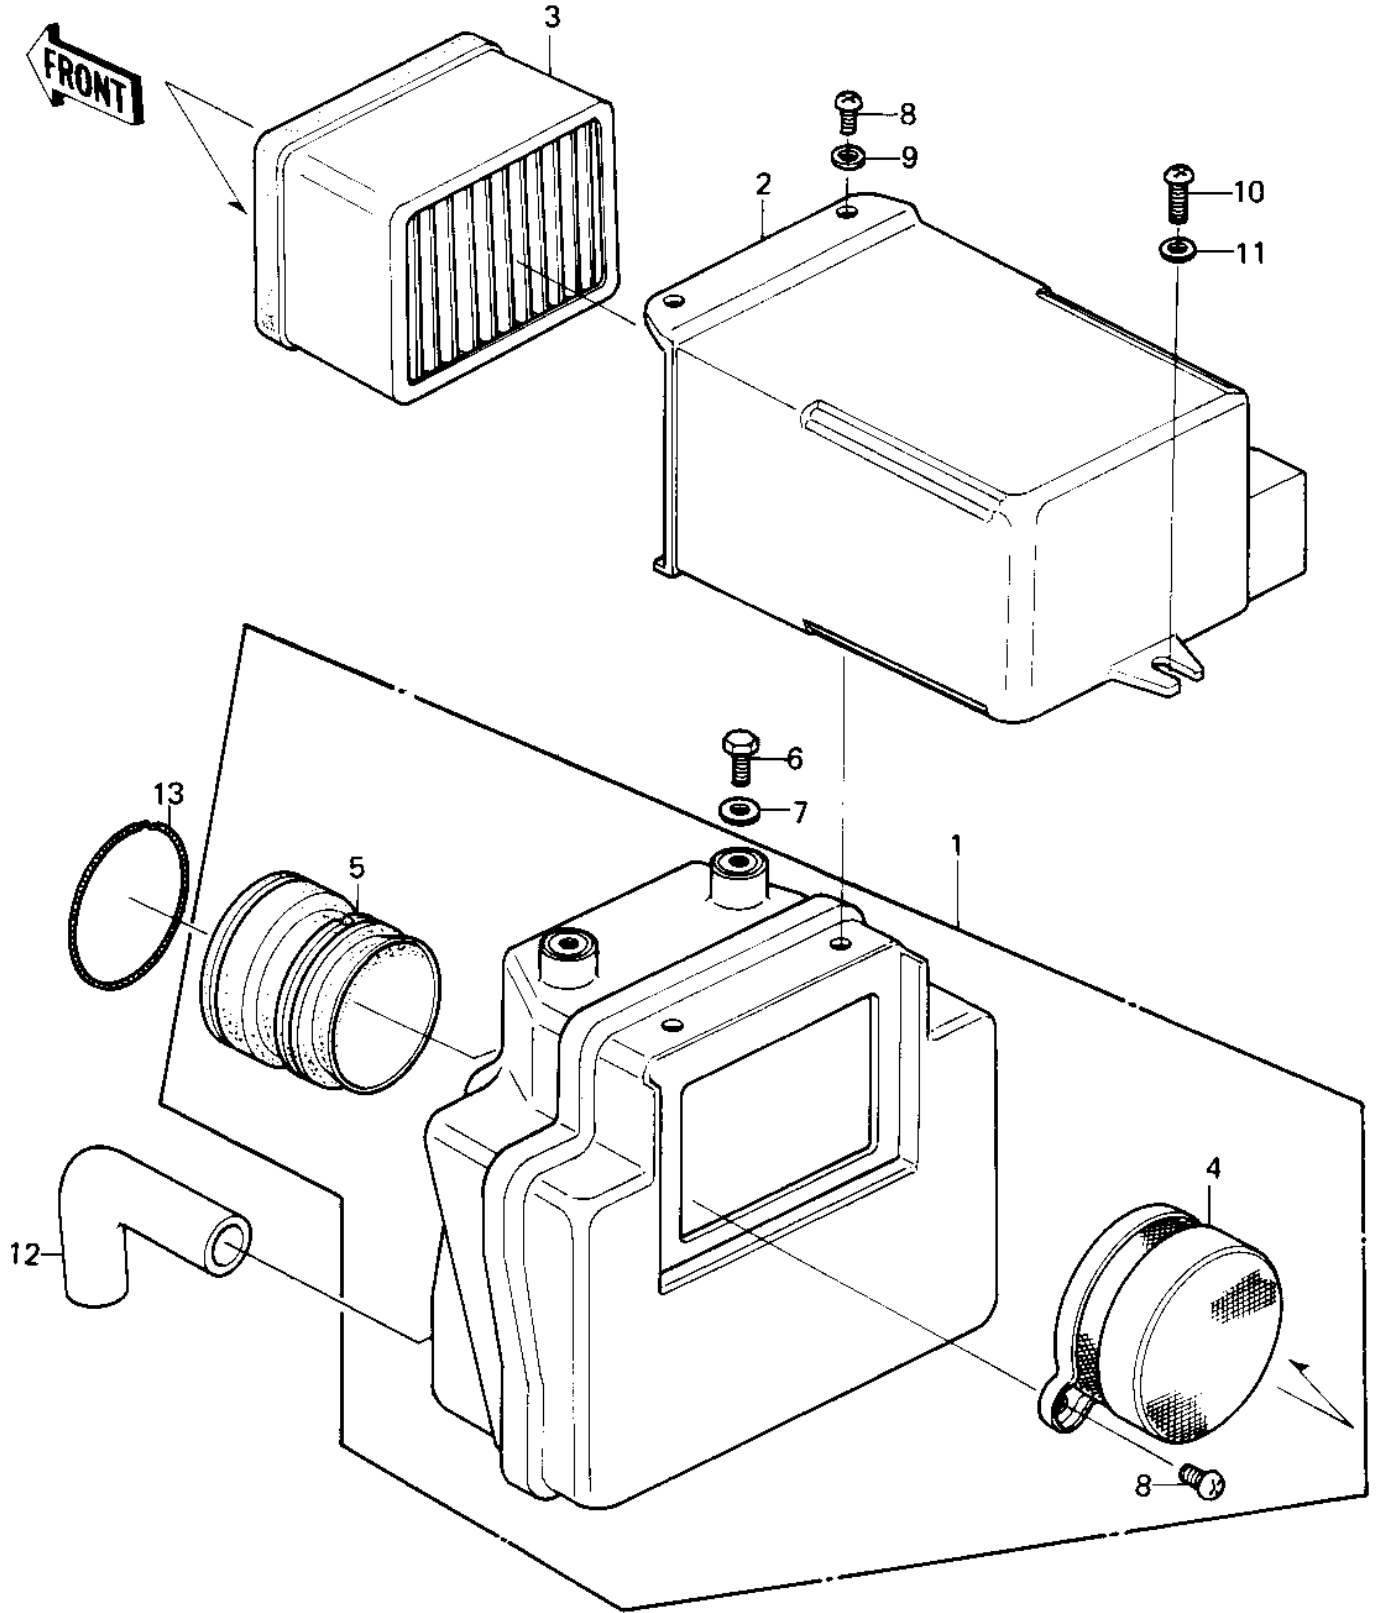

1980 KZ250 PARTS DIAGRAM

AIR CLEANER (80 D1)

1980 KZ250 PARTS LIST

AIR CLEANER ('80 D1)

ITEM NAME	PART NUMBER	QUANTITY
AIR CLEANER ASSY (Ref # 1)	11010-5022	1
CAP,AIR CLEANER (Ref # 2)	11012-1103	1
ELEMENT,AIR CLNR (Ref # 3)	11013-1030	1
HOLDER AIR CLEANER (Ref # 4)	13091-1067	1
DUCT,AIR CLEANER (Ref # 5)	14073-1031	1
BOLT-UPSET,6X12 (Ref # 6)	112G0612	2
WASHER PLAIN 6MM (Ref # 7)	411B0600	2
SCREW PAN HEAD 6X10 (Ref # 8)	220B0610	4
WASHER PLAIN 6MM (Ref # 9)	410B0600	2
SCREW PAN HEAD 6X14 (Ref # 10)	220B0614	1
WASHER,6.5X16X2 (Ref # 11)	92022-1565	1
TUBE,BREATHER (Ref # 12)	92059-1113	1
SPRING,AIR CLEANER (Ref # 13)	92081-1178	1