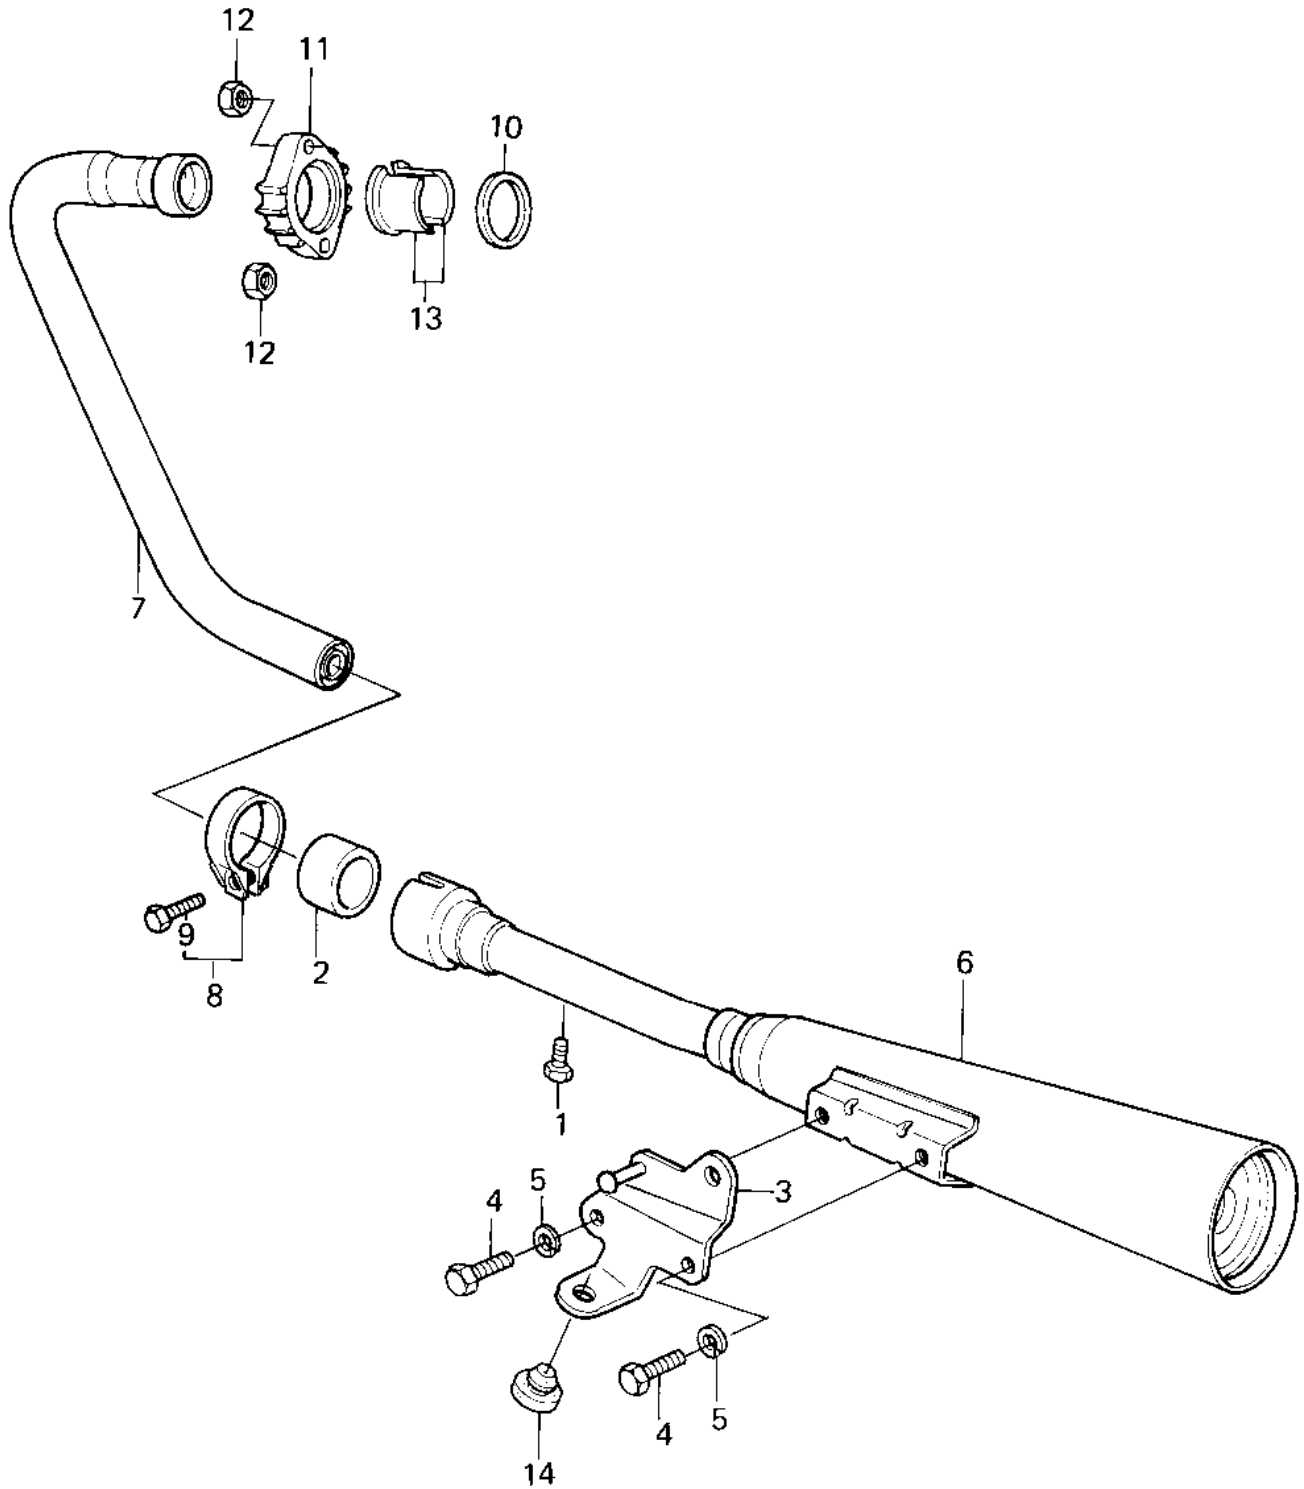

1980 KZ250 PARTS DIAGRAM

MUFFLER ('80 D1)

1980 KZ250 PARTS LIST

MUFFLER ('80 D1)

ITEM NAME	PART NUMBER	QUANTITY
BOLT (6X10) (Ref # 1)	110R0610	1
GASKET,MANIFOLD EXHAU (Ref # 2)	11060-1068	1
BRACKET,MUFFLER (Ref # 3)	11034-1662	1
BOLT 8X12 (Ref # 4)	110N0812	2
WASHER SPRING 8MM (Ref # 5)	461F0800	2
BODY-COMP-MUFFLER (Ref # 6)	18002-1448	1
PIPE-EXHAUST (Ref # 7)	18049-1387	1
CLAMP (Ref # 8)	92037-1226	1
BOLT,8X30 (Ref # 9)	92001-1379	1
GASKET,EXHAUST PIPE H (Ref # 10)	11009-1866	1
HOLDER EXHAUST PIPE (Ref # 11)	18069-1014	1
NUT-8MM (Ref # 12)	92015-1143	2
COLLAR,EXHAUST PIPE (Ref # 13)	92027-264	2
DAMPER RUBB MAIN STAD (Ref # 14)	92075-015	1