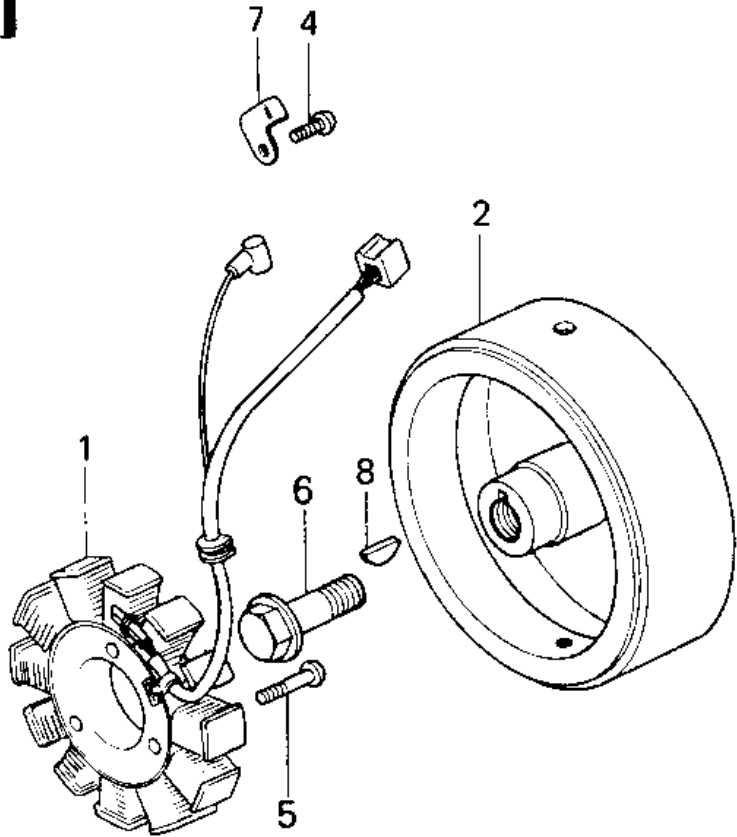

# 1980 KZ250 PARTS DIAGRAM

GENERATOR/REGULATOR ('80 D1)

# 1980 KZ250 PARTS LIST

## GENERATOR/REGULATOR ('80 D1)

ITEM NAME	PART NUMBER	QUANTITY
STATOR ASSY (Ref # 1)	21003-1002	1
ROTOR (Ref # 2)	21007-1030	1
REGULATOR,VOLTAGE (Ref # 3)	21066-1014	1
SCREW PAN HEAD 6X14 (Ref # 4)	220B0614	3
SCREW PAN HEAD 6X25 (Ref # 5)	220B0625	3
BOLT,10X40 (Ref # 6)	92001-1201	1
CLAMP (Ref # 7)	92037-194	1
WOODRUFF KEY (Ref # 8)	92038-001	1