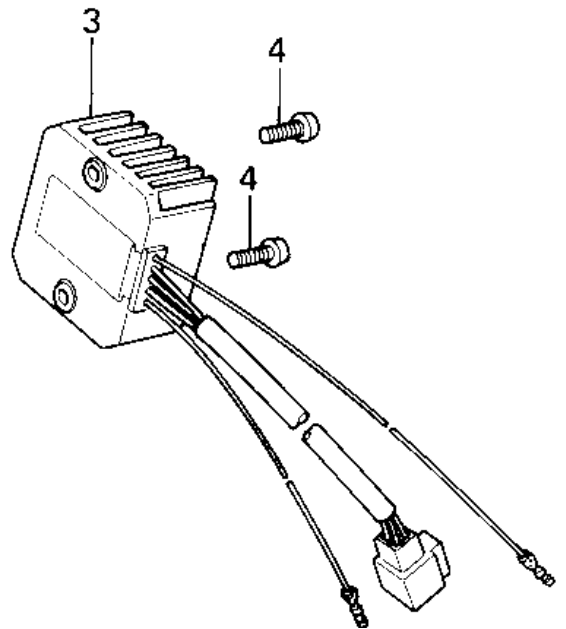

# 1980 KZ250 PARTS DIAGRAM

GENERATOR/REGULATOR ('80 D1)

# 1980 KZ250 PARTS LIST

## GENERATOR/REGULATOR ('80 D1)

ITEM NAME	PART NUMBER	QUANTITY
STATOR ASSY (Ref # 1)	21003-1002	1
ROTOR (Ref # 2)	21007-1030	1
REGULATOR,VOLTAGE (Ref # 3)	21066-1014	1
SCREW PAN HEAD 6X14 (Ref # 4)	220B0614	3
SCREW PAN HEAD 6X25 (Ref # 5)	220B0625	3
BOLT,10X40 (Ref # 6)	92001-1201	1
CLAMP (Ref # 7)	92037-194	1
WOODRUFF KEY (Ref # 8)	92038-001	1