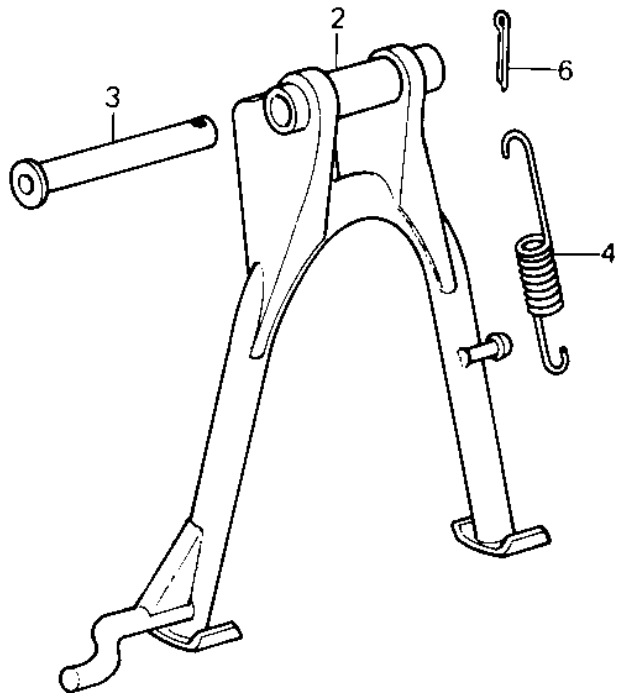

1980 KZ250 PARTS DIAGRAM

STANDS ('80 D1)

1980 KZ250 PARTS LIST

STANDS ('80 D1)

ITEM NAME	PART NUMBER	QUANTITY
BOLT 6X35 (Ref # 1)	110R0635	2
STAND-MAIN (Ref # 2)	34011-1024	1
SHAFT MAIN STAND (Ref # 3)	34019-011	1
SPRING,MAIN STAND (Ref # 4)	34023-016	1
WASHER PLAIN 6MM (Ref # 5)	410B0600	2
PIN COTTER 3.0X30 (Ref # 6)	550D3030	1
NUT (Ref # 7)	92019-008	2
STAND-SIDE (Ref # 8)	34024-1039	1
SPRING,SIDE STAND (Ref # 9)	34025-005	1
BOLT, SIDE STAND FIT (Ref # 10)	92003-157	1
NUT,LOCK,10MM (Ref # 11)	92019-021	1