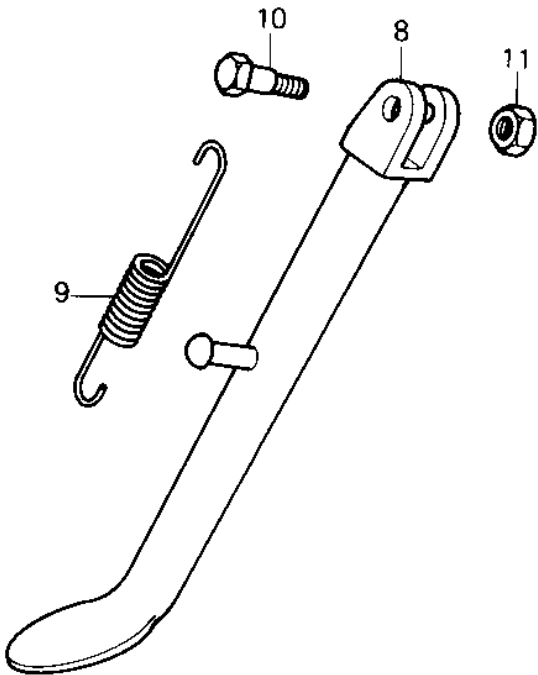

1980 KZ250 PARTS DIAGRAM

STANDS ('80 D1)

1980 KZ250 PARTS LIST

STANDS ('80 D1)

ITEM NAME	PART NUMBER	QUANTITY
BOLT 6X35 (Ref # 1)	110R0635	2
STAND-MAIN (Ref # 2)	34011-1024	1
SHAFT MAIN STAND (Ref # 3)	34019-011	1
SPRING,MAIN STAND (Ref # 4)	34023-016	1
WASHER PLAIN 6MM (Ref # 5)	410B0600	2
PIN COTTER 3.0X30 (Ref # 6)	550D3030	1
NUT (Ref # 7)	92019-008	2
STAND-SIDE (Ref # 8)	34024-1039	1
SPRING,SIDE STAND (Ref # 9)	34025-005	1
BOLT, SIDE STAND FIT (Ref # 10)	92003-157	1
NUT,LOCK,10MM (Ref # 11)	92019-021	1