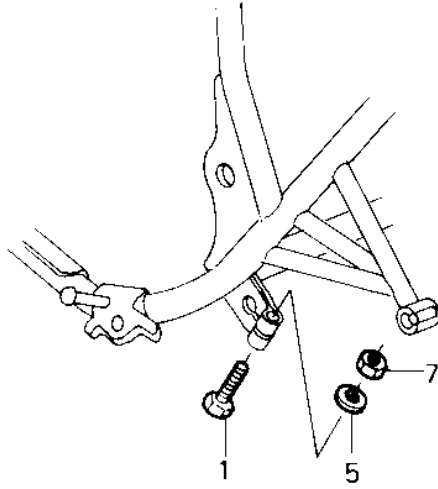

1980 KZ250 PARTS DIAGRAM

STANDS ('80 D1)

1980 KZ250 PARTS LIST

STANDS ('80 D1)

ITEM NAME	PART NUMBER	QUANTITY
BOLT 6X35 (Ref # 1)	110R0635	2
STAND-MAIN (Ref # 2)	34011-1024	1
SHAFT MAIN STAND (Ref # 3)	34019-011	1
SPRING,MAIN STAND (Ref # 4)	34023-016	1
WASHER PLAIN 6MM (Ref # 5)	410B0600	2
PIN COTTER 3.0X30 (Ref # 6)	550D3030	1
NUT (Ref # 7)	92019-008	2
STAND-SIDE (Ref # 8)	34024-1039	1
SPRING,SIDE STAND (Ref # 9)	34025-005	1
BOLT, SIDE STAND FIT (Ref # 10)	92003-157	1
NUT,LOCK,10MM (Ref # 11)	92019-021	1