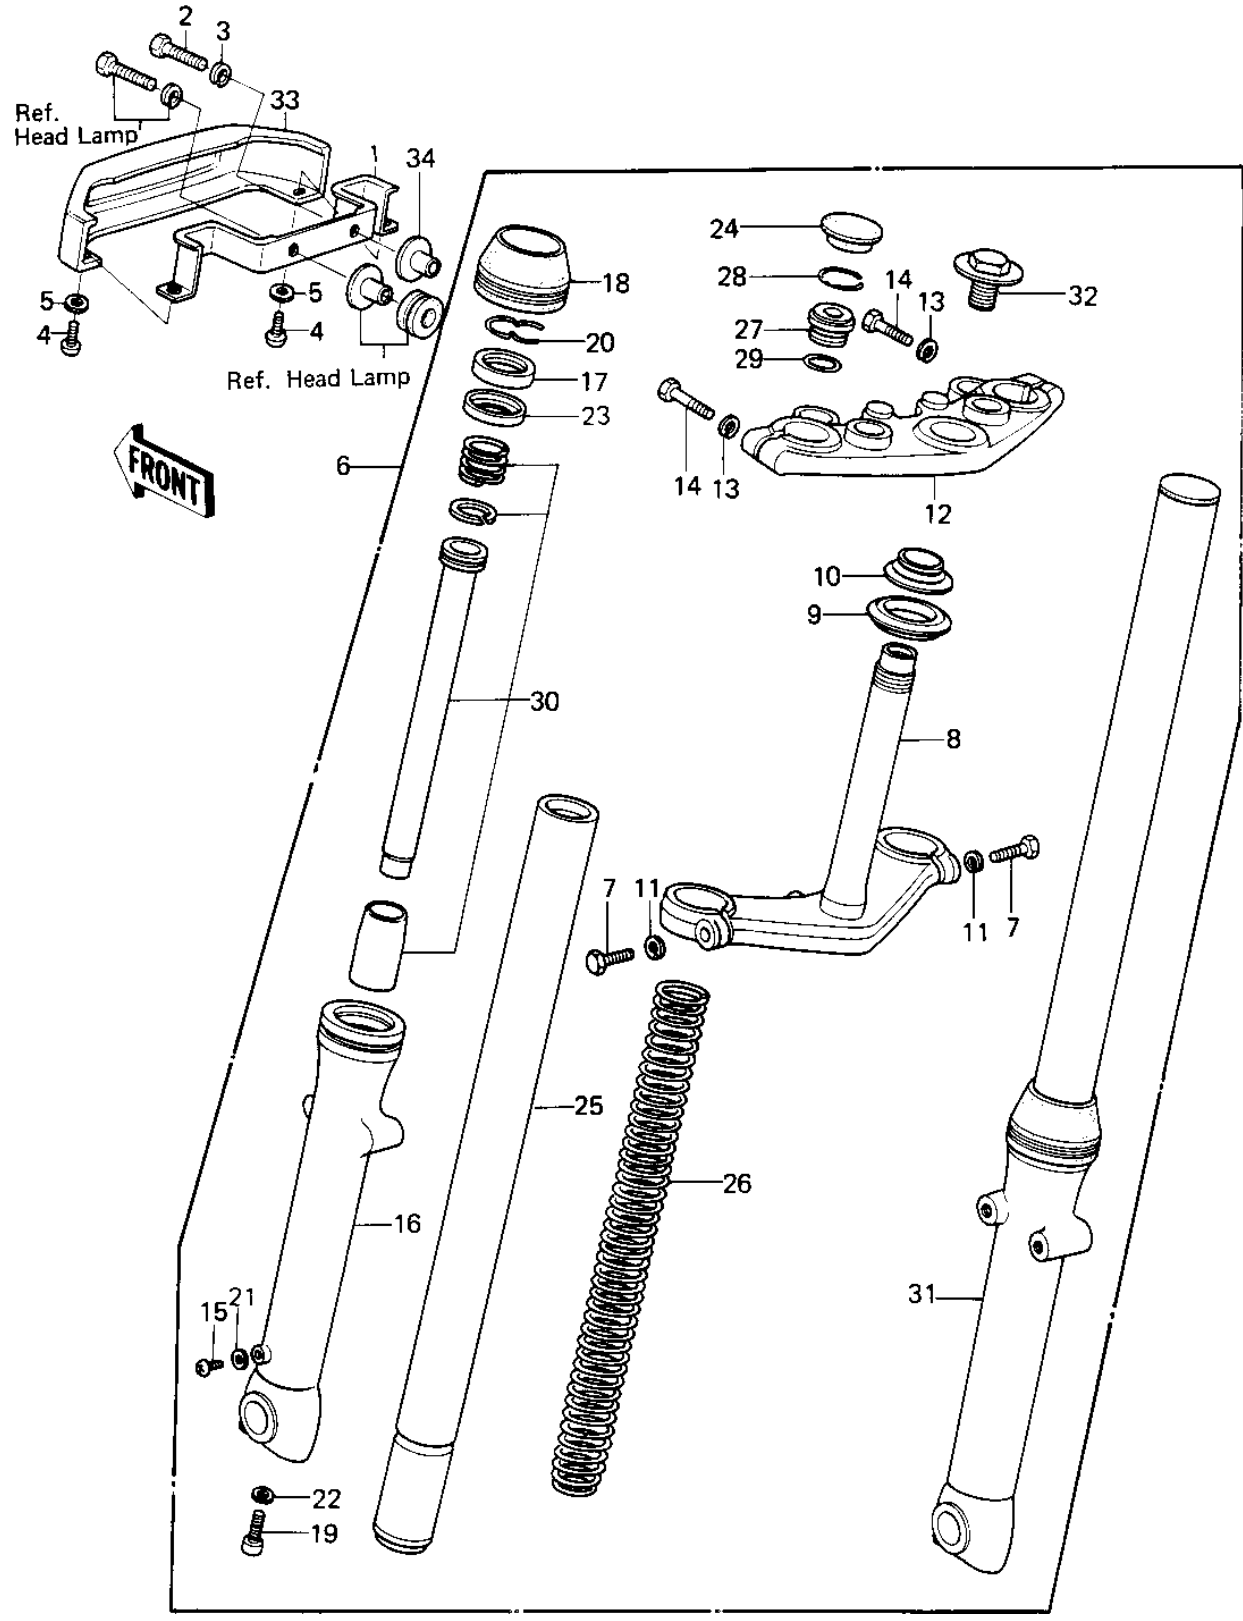

1980 KZ250 PARTS DIAGRAM

FRONT FORK ('80 D1)

1980 KZ250 PARTS LIST

FRONT FORK ('80 D1)

ITEM NAME	PART NUMBER	QUANTITY
BRACKET,FORK COVER (Ref # 1)	11034-1698	1
BOLT-UPSET (Ref # 2)	112G0625	1
WASHER SPRING 6MM (Ref # 3)	461F0600	1
SCREW PAN HEAD 4X10 (Ref # 4)	220B0410	2
WASHER PLAIN 4MM (Ref # 5)	410B0400	2
FORK-FRONT (Ref # 6)	44001-1114	1
BOLT,HEX HEAD 10X35 (Ref # 7)	92001-1252	2
STEM,STEERING (Ref # 8)	44037-1036	1
SEAL,STEERING STEM (Ref # 9)	44010-027	1
CONE STERNG BERG LOW (Ref # 10)	92047-010	1
WASHER SPRING 10MM (Ref # 11)	461F1000	2
HEAD,STEERING STEM (Ref # 12)	44039-078	1
WASHER SPRING 8MM (Ref # 13)	461F0800	2
BOLT,HEX HEAD,8X40 (Ref # 14)	92001-1063	2
SCREW PAN HEAD 4X6 (Ref # 15)	220B0406	2
TUBE,LH,FORK OUTER (Ref # 16)	44005-1047	1
OIL SEAL,FORK (Ref # 17)	44009-028	2
DUST SHIELD,FORK (Ref # 18)	44010-037	2
BOLT,FORK CYLINDER (Ref # 19)	44041-078	2
CIRCLIP,45MM (Ref # 20)	44044-020	2
GASKET,FORK DRAIN PLG (Ref # 21)	44045-046	2
GASKET,FORK CYL BOLT (Ref # 22)	44045-051	2
SPACER,OUTER TUBE (Ref # 23)	92026-1069	2
CAP,FORK (Ref # 24)	11012-1124	2
TUBE,FORK INNER (Ref # 25)	44013-1039	2
SPRING,FORK (Ref # 26)	44026-1054	2
GUIDE,SPRING (Ref # 27)	44029-022	2
CIRCLIP (Ref # 28)	44044-023	2
"O" RING (Ref # 29)	44046-025	2

1980 KZ250 PARTS LIST

FRONT FORK ('80 D1)

ITEM NAME	PART NUMBER	QUANTITY
CYLINDER-FORK (Ref # 30)	44023-1005	2
TUBE,RH,FORK OUTER (Ref # 31)	44006-1047	1
BOLT,STEERING STEM HE (Ref # 32)	92001-1741	1
COVER,FORK (Ref # 33)	44033-1042	1
COLLAR (Ref # 34)	92027-251	1