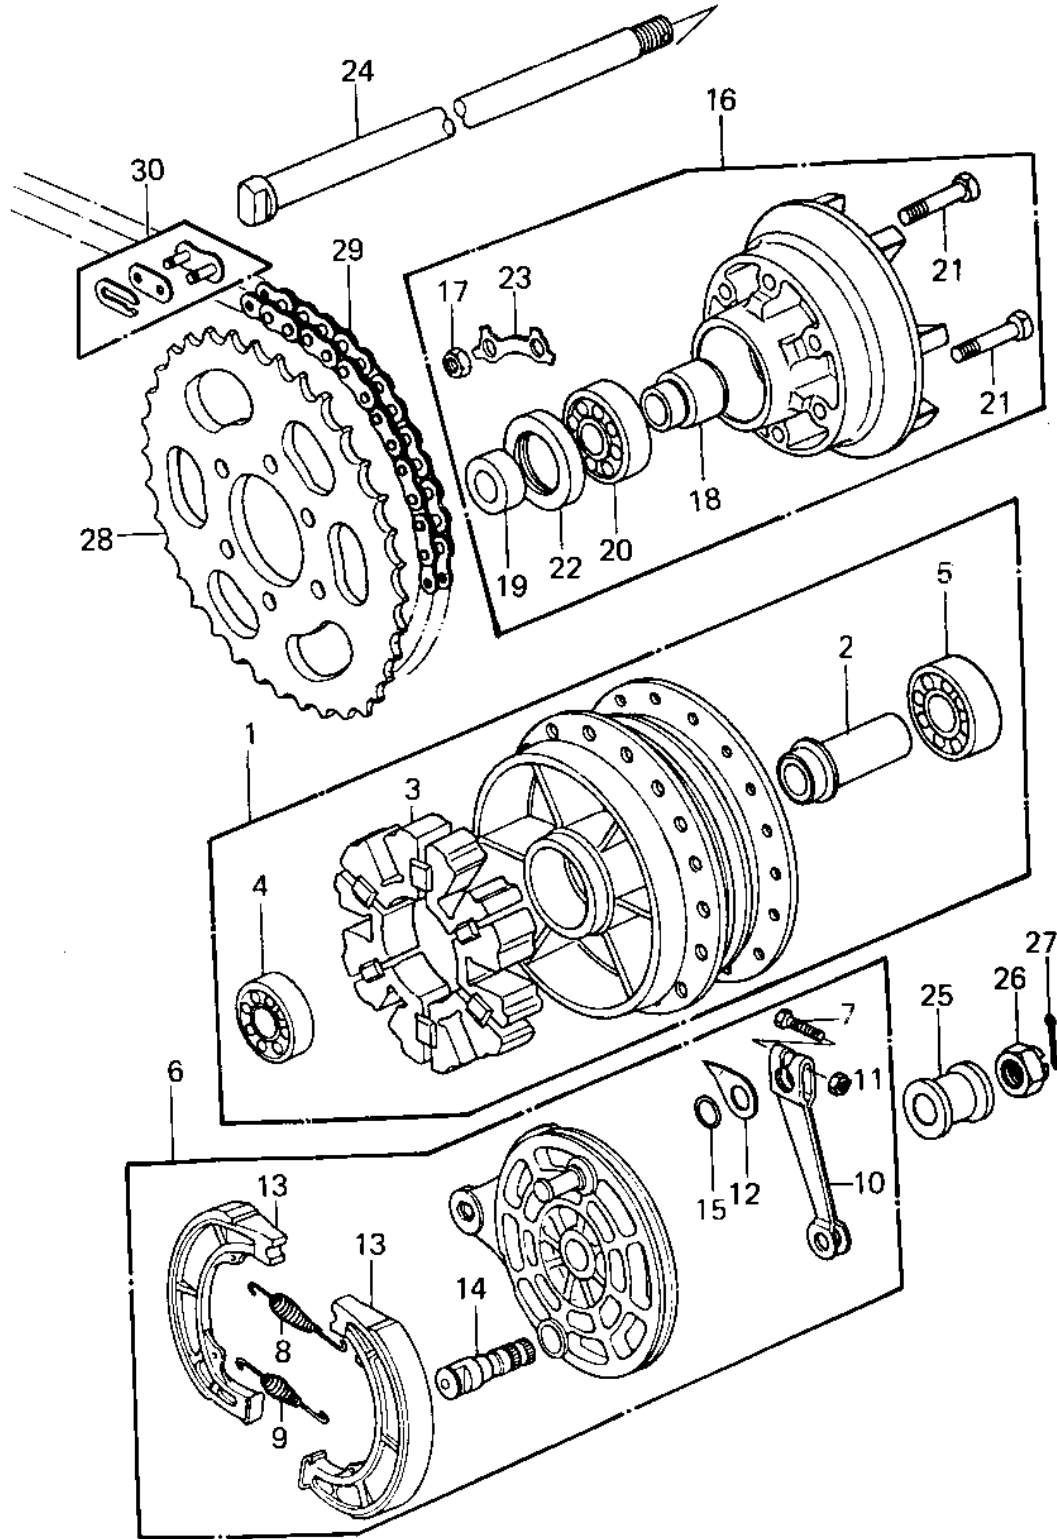

# 1980 KZ250 PARTS DIAGRAM

REAR HUB/BRAKE/CHAIN (80 D1)

# 1980 KZ250 PARTS LIST

## REAR HUB/BRAKE/CHAIN ('80 D1)

ITEM NAME	PART NUMBER	QUANTITY
DRUM ASSY,REAR (Ref # 1)	42005-057	1
SPACER,REAR HUB BEARG (Ref # 2)	42010-037	1
SHOCK DAMPER,REAR HUB (Ref # 3)	42014-030	1
BEARING BALL #6202 (Ref # 4)	601B6202	1
BEARING BALL #6302Z (Ref # 5)	601B6302Z	1
RR BRAKE PANEL ASSY (Ref # 6)	41035-1090	1
BOLT-UPSET (Ref # 7)	112G0630	1
SPRING,BRAKE SHOE (Ref # 8)	92081-1766	1
SPRING,BRAKE SHOE (Ref # 9)	92081-1550	1
LEVER,FRONT BRAKE CAM (Ref # 10)	41053-002	1
NUT,6MM (Ref # 11)	41072-007	1
INDICATOR,FR BK SHOE (Ref # 12)	41085-013	1
SHOE,BRAKE (Ref # 13)	42019-010	1
CAM SHAFT,REAR BRAKE (Ref # 14)	42026-026	1
"O" RING,11MM (Ref # 15)	92055-004	1
COUPLING-ASSY,RR HUB (Ref # 16)	42033-1029	1
NUT,8MM (Ref # 17)	311B0800	6
SLEEVE,REAR HUB COUPR (Ref # 18)	42036-031	1
COLLAR,REAR HUB COUPR (Ref # 19)	42037-029	1
BEARING BALL #6004 (Ref # 20)	601B6004	1
BOLT REAR SPROCKET (Ref # 21)	92001-021	6
OIL SEAL,RR HUB BRNG (Ref # 22)	92050-060	1
WASHER,SPROCKET LOCK (Ref # 23)	92088-019	3
AXLE,REAR (Ref # 24)	42031-059	1
COLLAR,REAR AXLE (Ref # 25)	42032-076	1
NUT,14MM (Ref # 26)	42045-020	1
PIN COTTER 3.0X25 (Ref # 27)	550D3025	1
REAR.SPROCKET 37T (Ref # 28)	42041-1042	1
DR CHAIN 520X100L (Ref # 29)	92057-1034	1

# 1980 KZ250 PARTS LIST

REAR HUB/BRAKE/CHAIN ('80 D1)

ITEM NAME	PART NUMBER	QUANTITY
CHAIN JOINT 520 (Ref # 30)	92058-1001	1