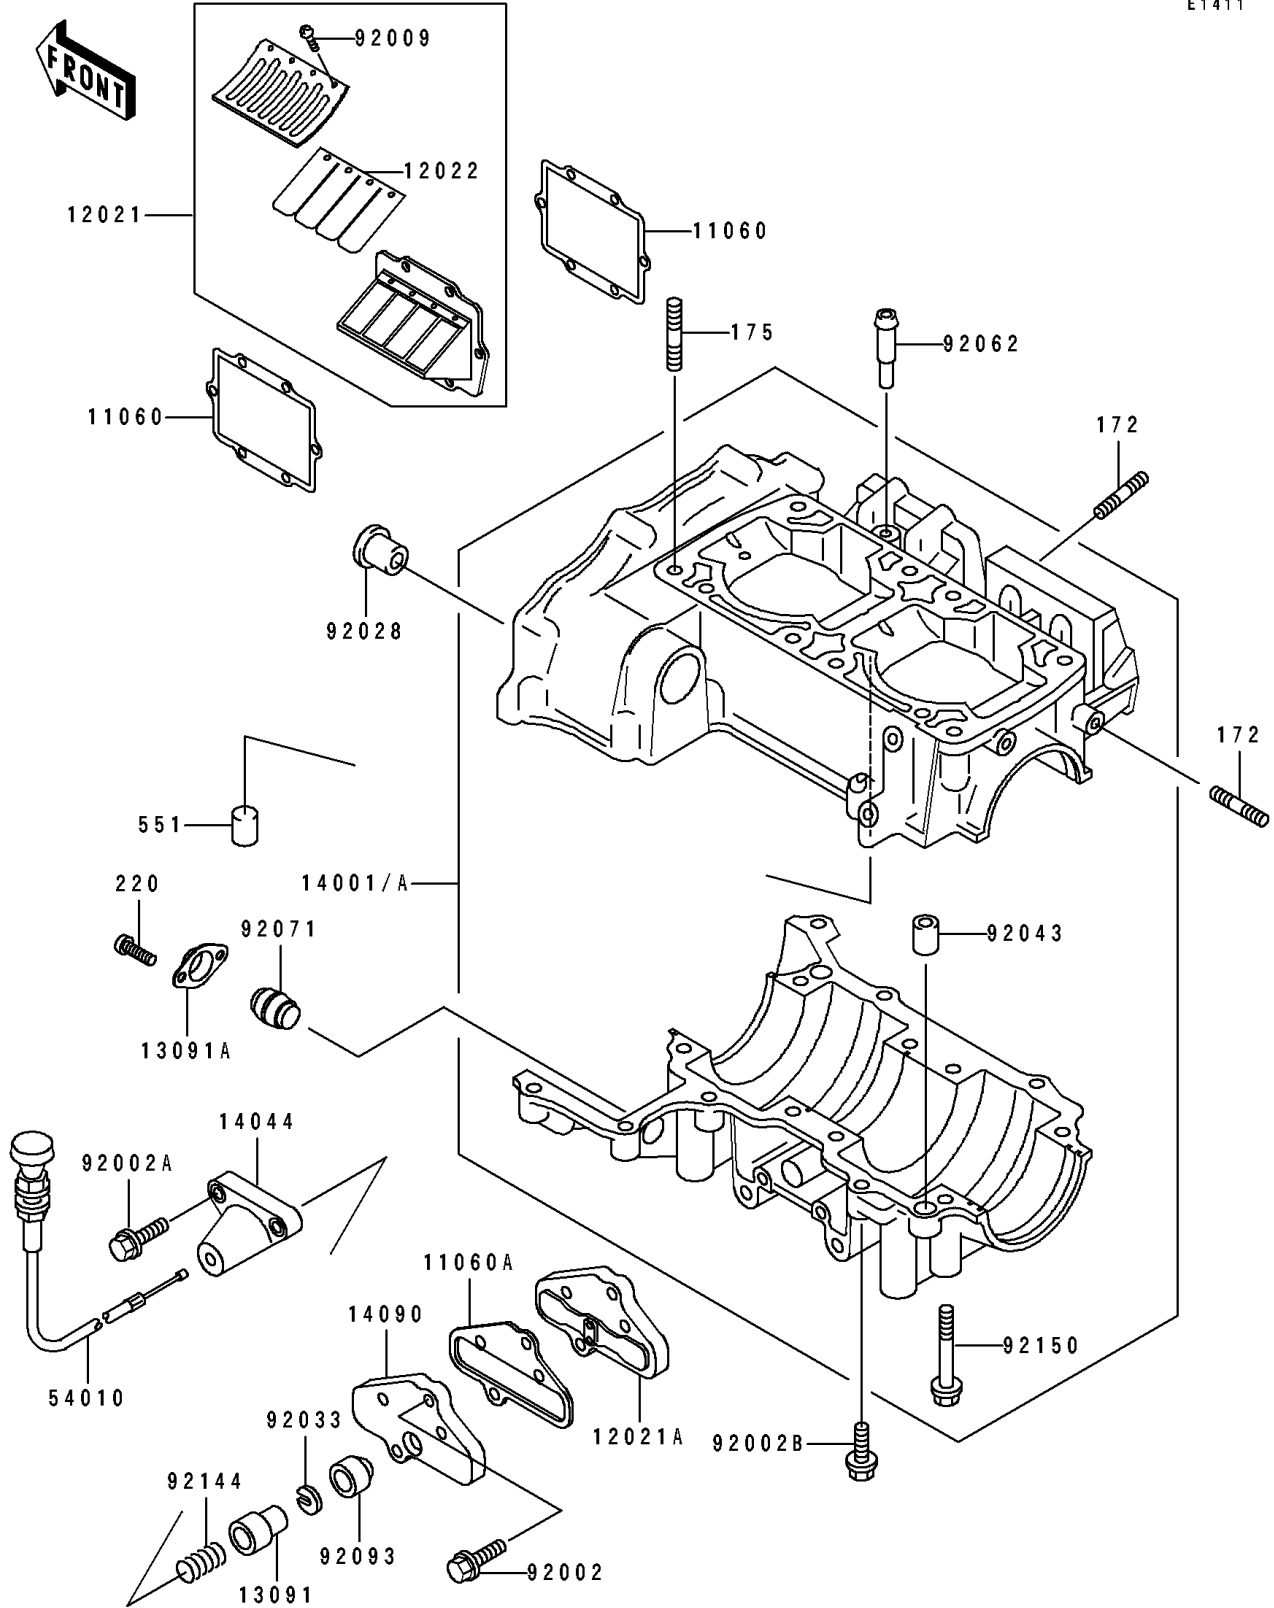

# 1994 750 SX PARTS DIAGRAM

Crankcase

E1411

# 1994 750 SX PARTS LIST

## Crankcase

ITEM NAME	PART NUMBER	QUANTITY
GASKET, REED VALVE (Ref # 11060)	11060-3717	4
GASKET, CONTROL VALVE (Ref # 11060A)	11060-3723	1
VALVE-ASSY-REED (Ref # 12021)	12021-3706	2
VALVE-ASSY-REED, CONTROL (Ref # 12021A)	12021-3707	1
VALVE-REED (Ref # 12022)	12022-3703	4
HOLDER (Ref # 13091)	13091-3707	1
HOLDER, CRANKCASE, LWR (Ref # 13091A)	13091-3761	1
SET-CRANKCASE (Ref # 14001)	14001-5319	1
HOLDER-CABLE (Ref # 14044)	14044-3702	1
COVER, CONTROL VALVE (Ref # 14090)	14090-3734	1
CABLE, CONTROL VALVE (Ref # 54010)	54010-3707	1
BOLT, 6X25 (Ref # 92002)	92002-3714	2
BOLT, 6X45 (Ref # 92002A)	92002-3717	2
BOLT, 6X30 (Ref # 92002B)	92002-3726	7
SCREW, 3X6 (Ref # 92009)	92009-1371	16
BUSHING (Ref # 92028)	92028-3718	1
RING-SNAP (Ref # 92033)	92033-3708	1
PIN, DOWEL, 10X14 (Ref # 92043)	92043-1037	2
NOZZLE (Ref # 92062)	92062-3705	1
GROMMET, CRANKCASE, LWR (Ref # 92071)	92071-3781	1
SEAL (Ref # 92093)	92093-3703	1
SPRING (Ref # 92144)	92144-3701	1
BOLT, 8X65 (Ref # 92150)	92150-3708	8
BOLT-STUD (Ref # 172)	172R0620	12
BOLT-STUD-FINE (Ref # 175)	175R1035	8
SCREW-PAN-CROS (Ref # 220)	220B0512	2
PIN-DOWEL (Ref # 551)	551R0612	1