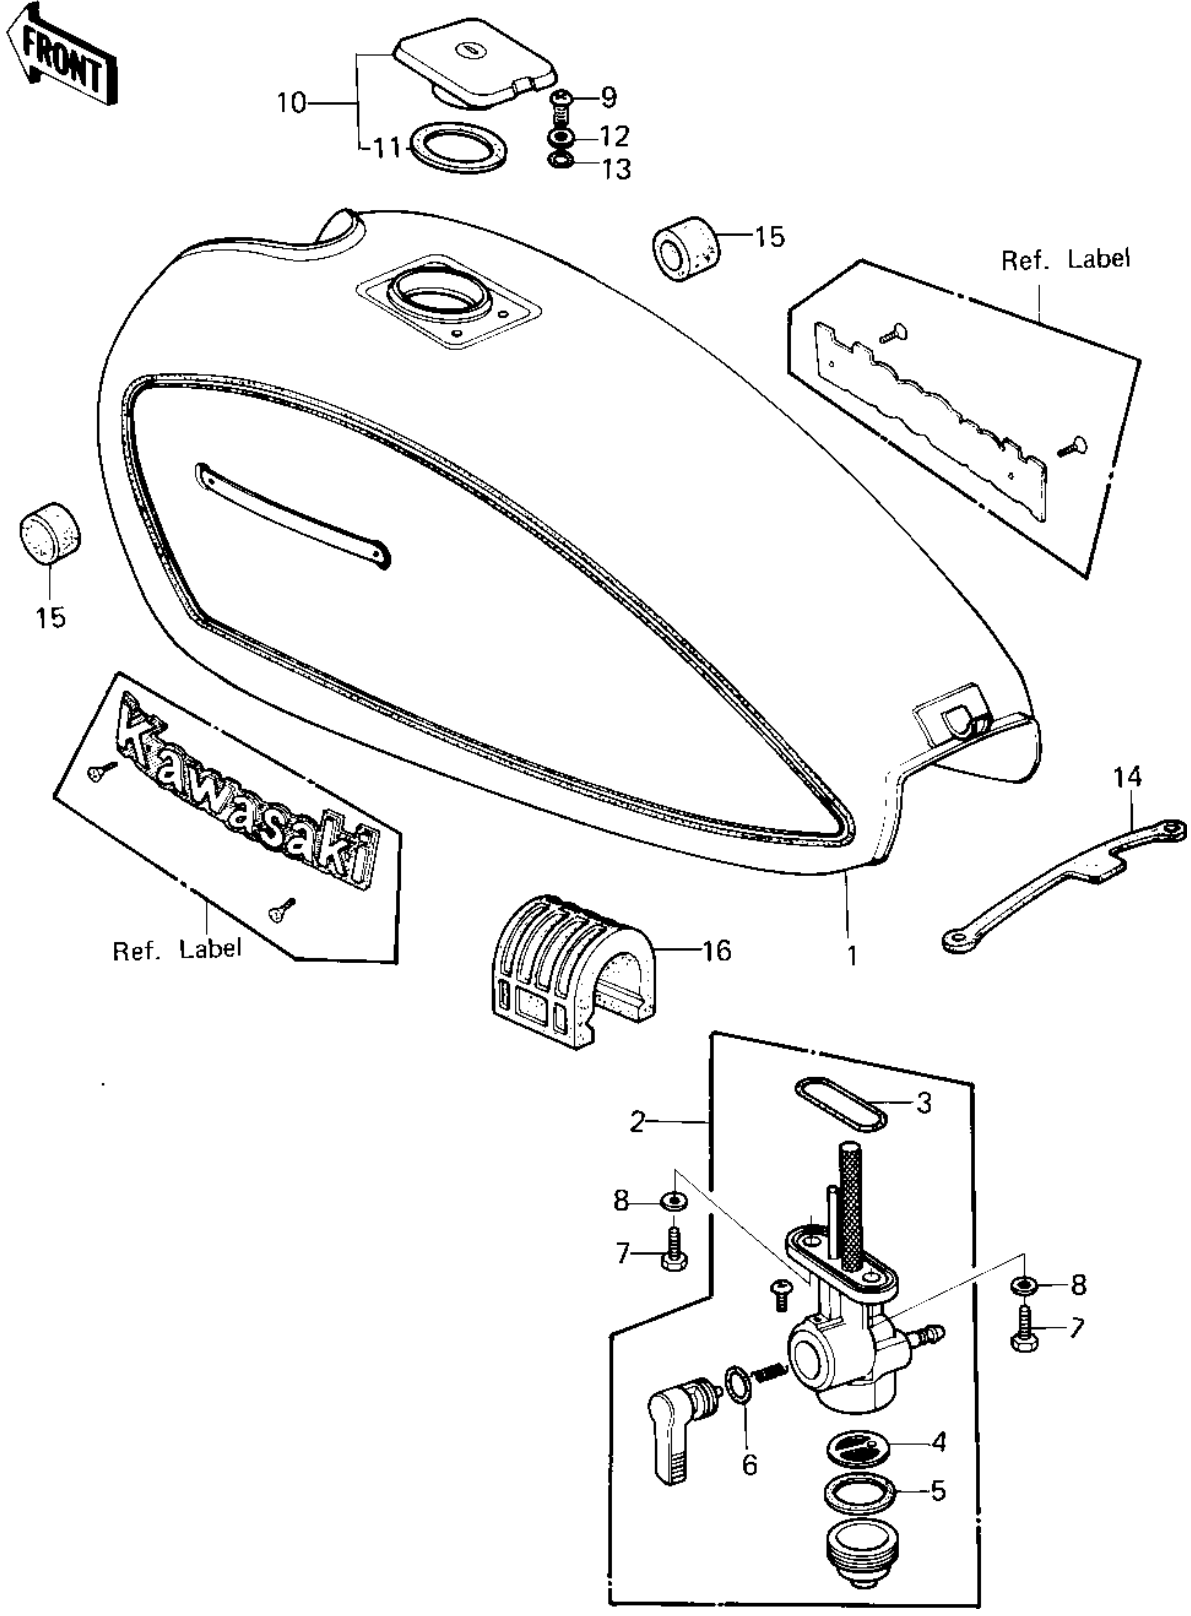

# 1980 KZ250 PARTS DIAGRAM

FUEL TANK ('80 D1)

# 1980 KZ250 PARTS LIST

## FUEL TANK ('80 D1)

ITEM NAME	PART NUMBER	QUANTITY
TANK-FUEL,C.P.RED (Ref # 1)	51001-1039-A5	1
TANK-FUEL,L.D.BLUE (Ref # 1)	51001-1039-7Z	1
TAP ASSY FUEL (Ref # 2)	51023-1051	1
"O" RING (Ref # 3)	51039-003	1
STRINER,FUEL TAP (Ref # 4)	14043-1002	1
GASKET,FUEL TAP CUP (Ref # 5)	11009-1013	1
"O" RING, 10MM (Ref # 6)	670B2010	1
BOLT,6X20,FUEL TAP (Ref # 7)	92001-1091	2
WASHER-PLAIN (Ref # 8)	92022-183	2
SCREW PAN HEAD 5X10 (Ref # 9)	220B0510	2
CAP ASSY TANK (Ref # 10)	51048-1018	1
GASKET,FUEL TANK CAP (Ref # 11)	11009-1051	1
WASHER,PLAIN (Ref # 12)	92022-1038	2
"O" RING (Ref # 13)	92055-1023	2
BAND,FUEL TANK (Ref # 14)	92072-042	1
DAMPER RUBBER-FL TANK (Ref # 15)	92075-101	2
DAMPER RUBBER,FL TNK (Ref # 16)	92075-215	1