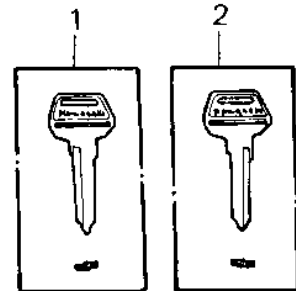

1980 KZ250 PARTS DIAGRAM

IGNITION SWITCH/LOCK ('80 D1)

1980 KZ250 PARTS LIST

IGNITION SWITCH/LOCK ('80 D1)

ITEM NAME	PART NUMBER	QUANTITY
KEY,BLANK (Ref # 1)	27008-1034	(1
KEY,BLANK (Ref # 2)	27008-1035	(1
BOLT-UPSET,6X16 (Ref # 3)	112G0616	2
WASHER SPRING 6MM (Ref # 4)	461F0600	2
SWITCH ASSY,IGNITION (Ref # 5)	27005-1031	1
SWITCH,BRAKE LIGHT (Ref # 6)	27010-025	1
NUT,BRAKE LAMP SWITCH (Ref # 7)	27037-001	1
SPRING,BRAKE LAMP SN (Ref # 8)	27011-017	1
LOCK ASSY (Ref # 9)	27004-5068	1