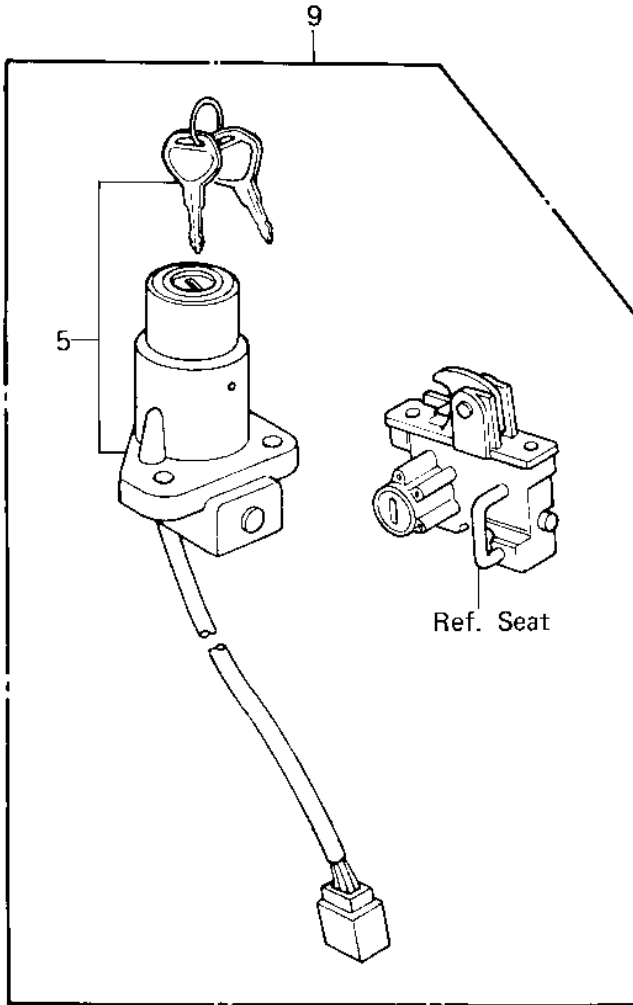

1980 KZ250 PARTS DIAGRAM

IGNITION SWITCH/LOCK ('80 D1)

1980 KZ250 PARTS LIST

IGNITION SWITCH/LOCK ('80 D1)

ITEM NAME	PART NUMBER	QUANTITY
KEY,BLANK (Ref # 1)	27008-1034	(1
KEY,BLANK (Ref # 2)	27008-1035	(1
BOLT-UPSET,6X16 (Ref # 3)	112G0616	2
WASHER SPRING 6MM (Ref # 4)	461F0600	2
SWITCH ASSY,IGNITION (Ref # 5)	27005-1031	1
SWITCH,BRAKE LIGHT (Ref # 6)	27010-025	1
NUT,BRAKE LAMP SWITCH (Ref # 7)	27037-001	1
SPRING,BRAKE LAMP SN (Ref # 8)	27011-017	1
LOCK ASSY (Ref # 9)	27004-5068	1