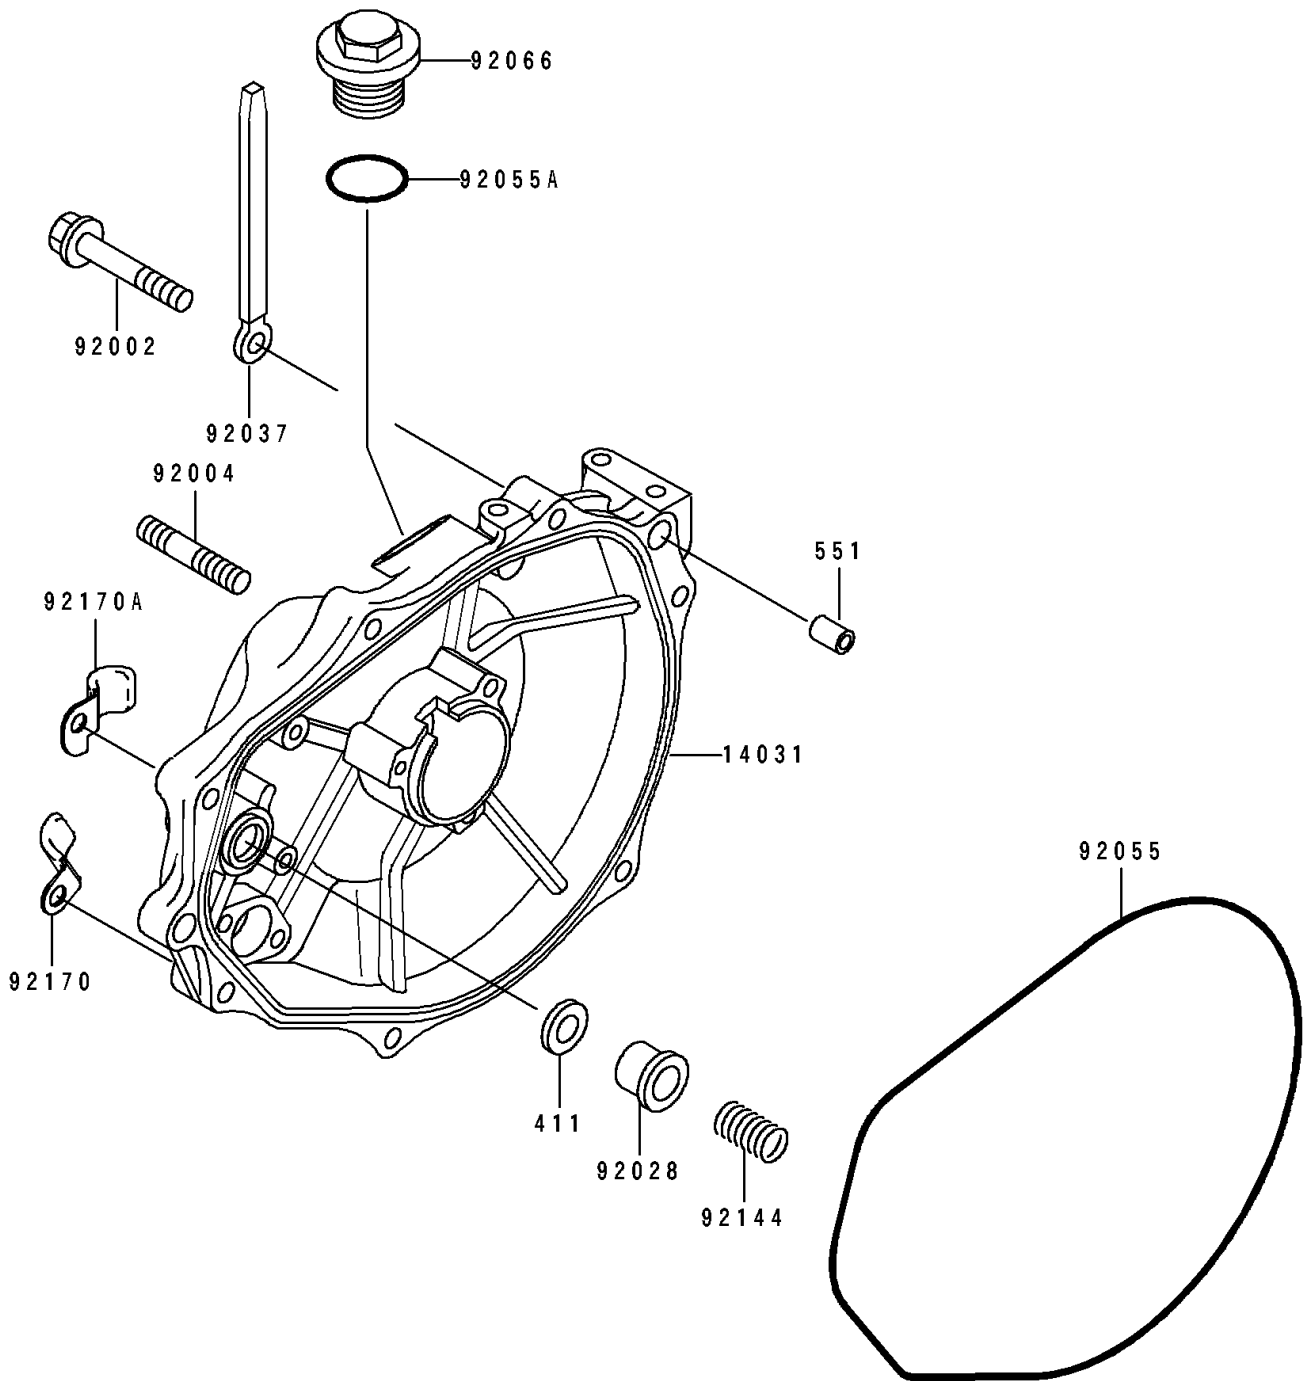

1992 750 SX PARTS DIAGRAM

Engine Cover(s)

E1431

1992 750 SX PARTS LIST

Engine Cover(s)

ITEM NAME	PART NUMBER	QUANTITY
COVER-GENERATOR (Ref # 14031)	14031-3717	1
BOLT,6X30 (Ref # 92002)	92002-3726	7
STUD (Ref # 92004)	92004-3710	2
BUSHING (Ref # 92028)	92028-3718	1
CLAMP,L=100 (Ref # 92037)	92037-3736	1
RING-O,GENERATOR COVER (Ref # 92055)	92055-3712	1
RING-O (Ref # 92055A)	92055-515	1
PLUG (Ref # 92066)	92066-3739	1
SPRING (Ref # 92144)	92144-3728	1
CLAMP (Ref # 92170)	92170-3735	1
CLAMP (Ref # 92170A)	92170-3736	1
WASHER-PLAIN,5MM (Ref # 411)	411S0500	1
PIN-DOWEL (Ref # 551)	551R0812	2