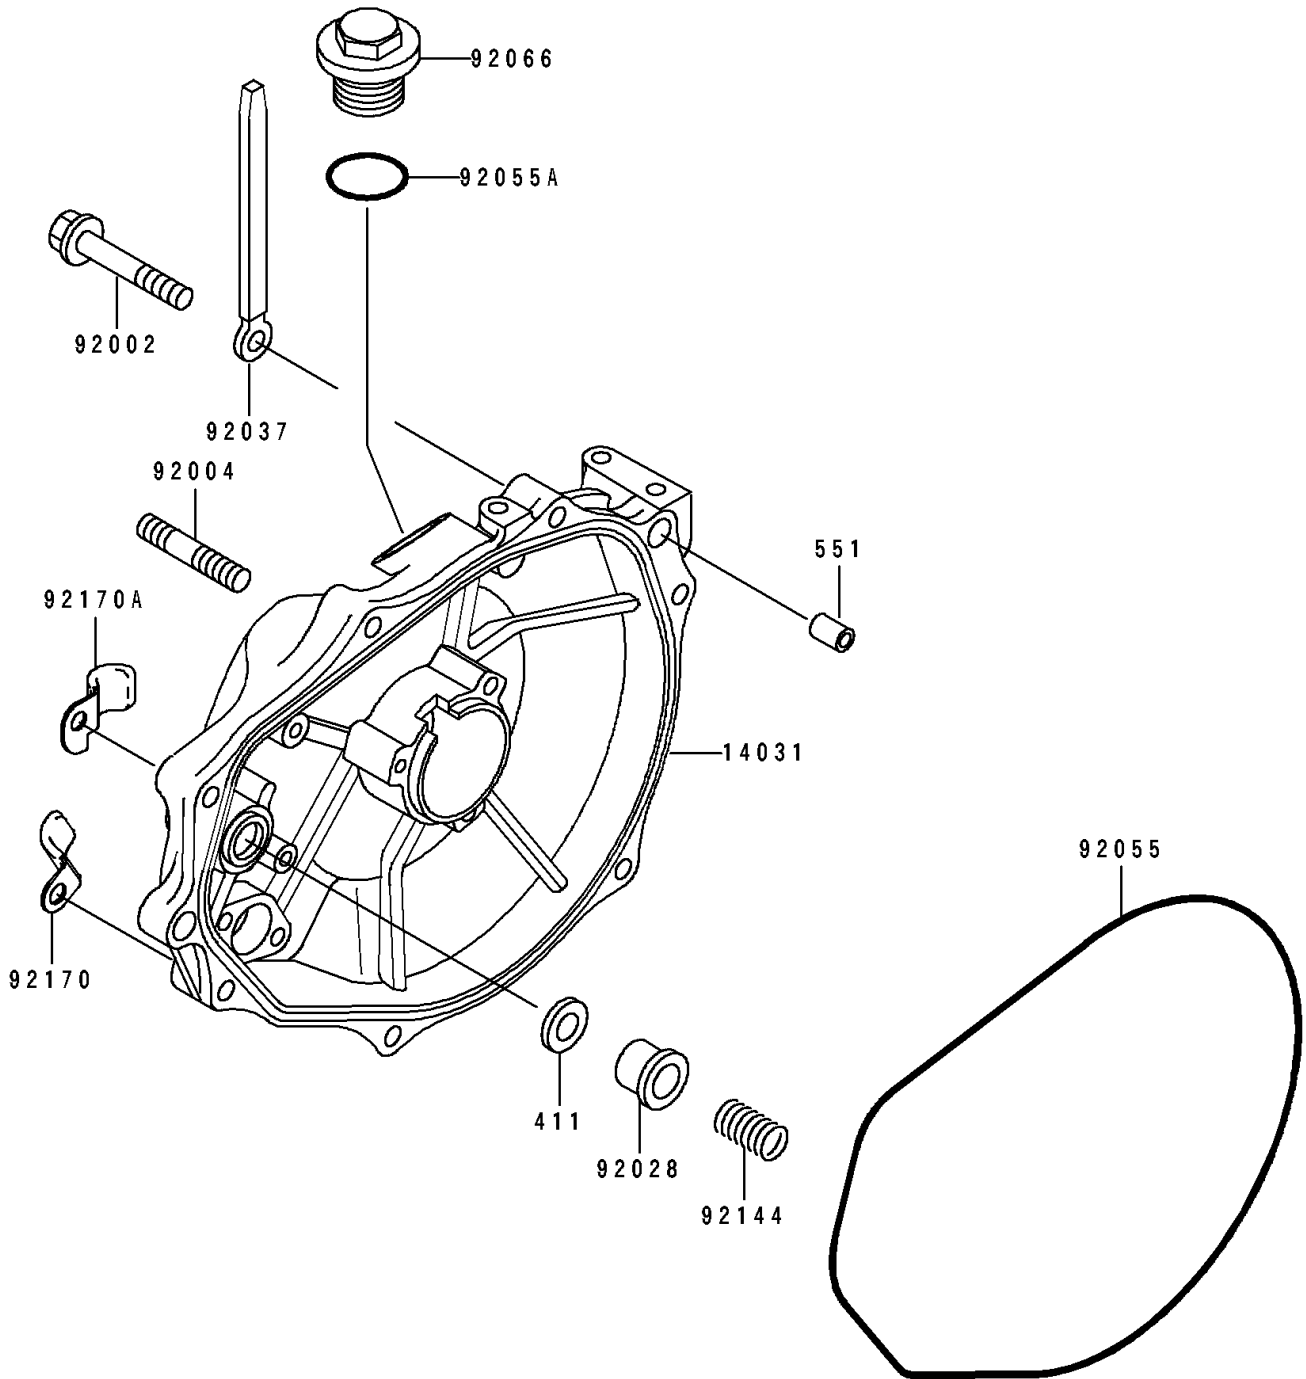

# 1993 750 SX PARTS DIAGRAM

Engine Cover(s)

E1431

## 1993 750 SX PARTS LIST

### Engine Cover(s)

ITEM NAME	PART NUMBER	QUANTITY
COVER-GENERATOR (Ref # 14031)	14031-3717	1
BOLT,6X30 (Ref # 92002)	92002-3726	7
STUD (Ref # 92004)	92004-3710	2
BUSHING (Ref # 92028)	92028-3718	1
CLAMP,L=100 (Ref # 92037)	92037-3736	1
RING-O,GENERATOR COVER (Ref # 92055)	92055-3712	1
RING-O (Ref # 92055A)	92055-515	1
PLUG (Ref # 92066)	92066-3739	1
SPRING (Ref # 92144)	92144-3728	1
CLAMP (Ref # 92170)	92170-3735	1
CLAMP (Ref # 92170A)	92170-3736	1
WASHER-PLAIN,5MM (Ref # 411)	411S0500	1
PIN-DOWEL (Ref # 551)	551R0812	2