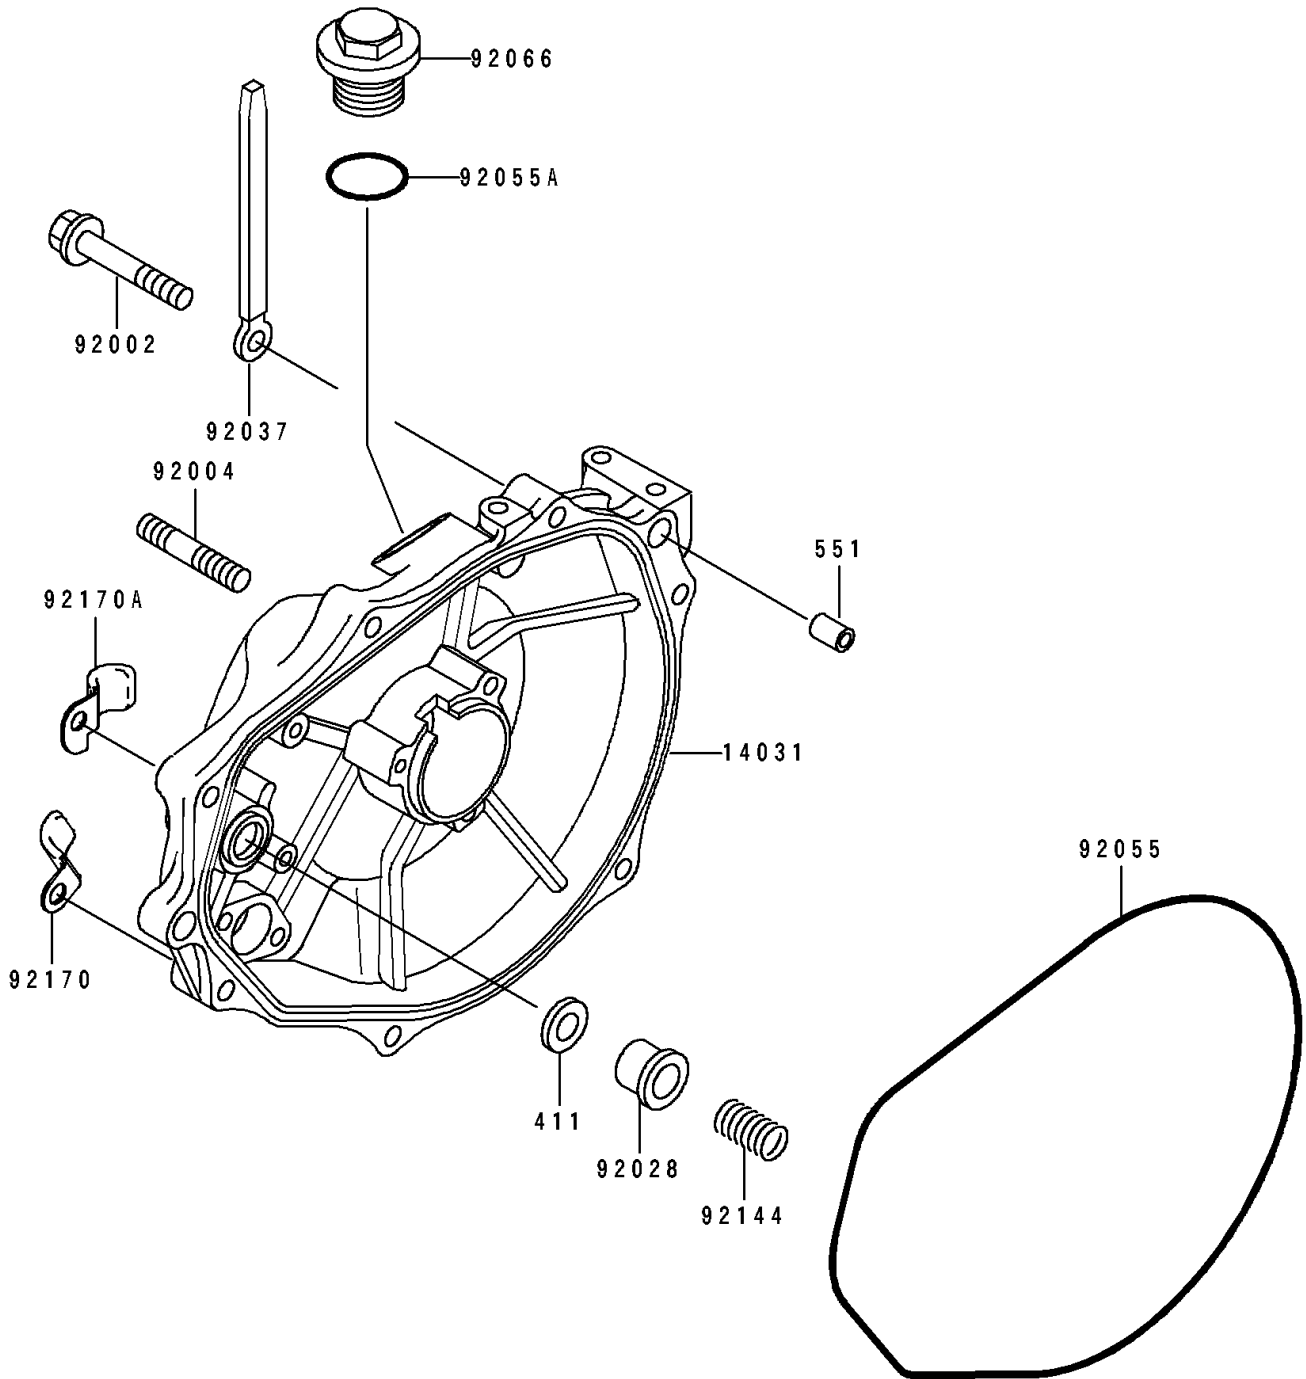

1994 750 SX PARTS DIAGRAM

Engine Cover(s)

E1431

1994 750 SX PARTS LIST

Engine Cover(s)

ITEM NAME	PART NUMBER	QUANTITY
COVER-GENERATOR (Ref # 14031)	14031-3717	1
BOLT,6X30 (Ref # 92002)	92002-3726	7
STUD (Ref # 92004)	92004-3710	2
BUSHING (Ref # 92028)	92028-3718	1
CLAMP,L=100 (Ref # 92037)	92037-3736	1
RING-O,GENERATOR COVER (Ref # 92055)	92055-3712	1
RING-O (Ref # 92055A)	92055-515	1
PLUG (Ref # 92066)	92066-3739	1
SPRING (Ref # 92144)	92144-3728	1
CLAMP (Ref # 92170)	92170-3735	1
CLAMP (Ref # 92170A)	92170-3736	1
WASHER-PLAIN,5MM (Ref # 411)	411S0500	1
PIN-DOWEL (Ref # 551)	551R0812	2