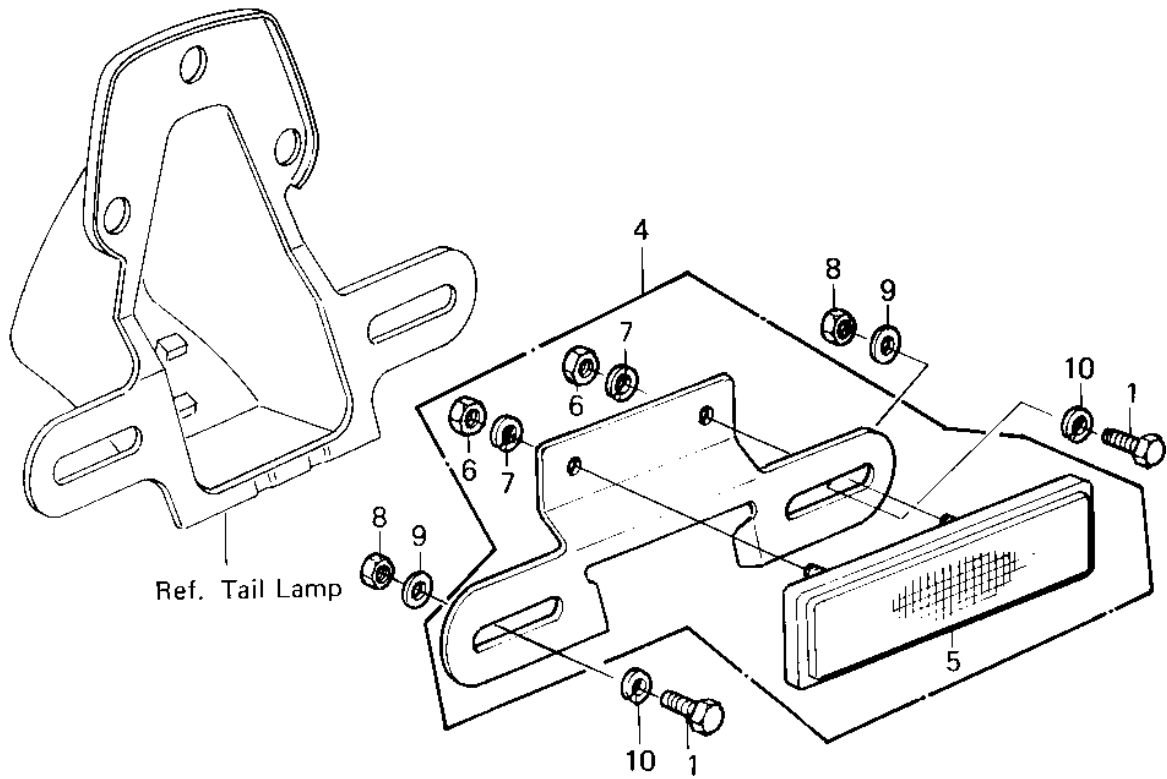

1980 KZ250 PARTS DIAGRAM

REFLECTORS ('80 D1)

1980 KZ250 PARTS LIST

REFLECTORS ('80 D1)

ITEM NAME	PART NUMBER	QUANTITY
BOLT-UPSET,6X12 (Ref # 1)	112G0612	2
REFLECTOR,REFLEX (Ref # 2)	28012-016	2
DAMPER RUBBER,REFLECT (Ref # 3)	92094-011	2
REFLECTOR ASSY,RR (Ref # 4)	28001-1012	1
REFLECTOR,REAR REFLEX (Ref # 5)	28012-1005	1
NUT,5MM (Ref # 6)	311B0500	2
WASHER SPRING 5MM (Ref # 7)	461F0500	2
NUT 6MM (Ref # 8)	311B0600	2
WASHER PLAIN 6MM (Ref # 9)	411B0600	2
WASHER SPRING 6MM (Ref # 10)	461F0600	2