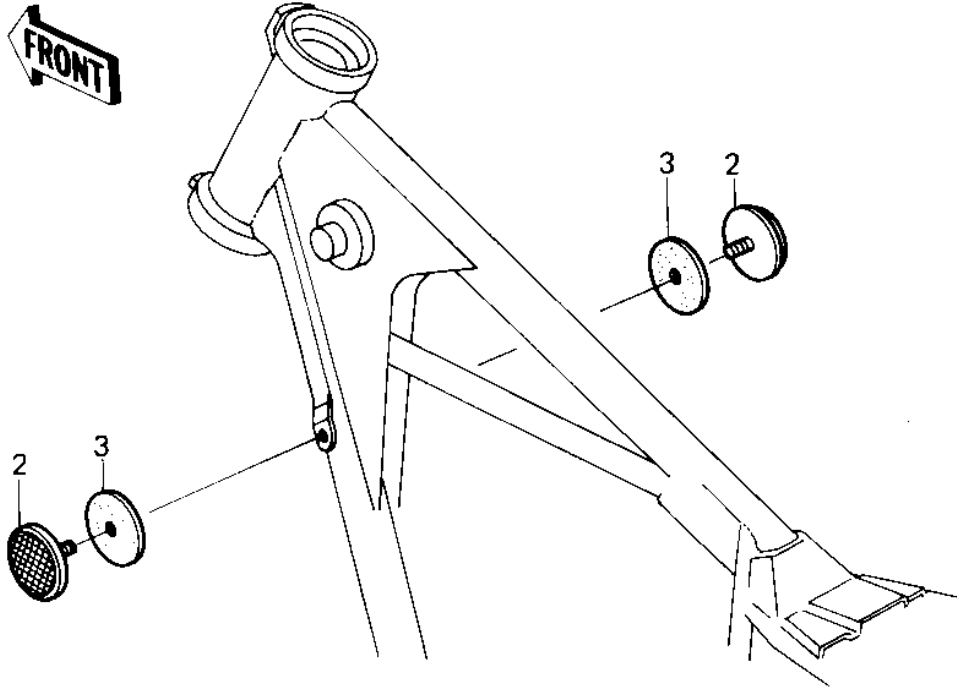

1980 KZ250 PARTS DIAGRAM

REFLECTORS ('80 D1)

1980 KZ250 PARTS LIST

REFLECTORS ('80 D1)

ITEM NAME	PART NUMBER	QUANTITY
BOLT-UPSET,6X12 (Ref # 1)	112G0612	2
REFLECTOR,REFLEX (Ref # 2)	28012-016	2
DAMPER RUBBER,REFLECT (Ref # 3)	92094-011	2
REFLECTOR ASSY,RR (Ref # 4)	28001-1012	1
REFLECTOR,REAR REFLEX (Ref # 5)	28012-1005	1
NUT,5MM (Ref # 6)	311B0500	2
WASHER SPRING 5MM (Ref # 7)	461F0500	2
NUT 6MM (Ref # 8)	311B0600	2
WASHER PLAIN 6MM (Ref # 9)	411B0600	2
WASHER SPRING 6MM (Ref # 10)	461F0600	2