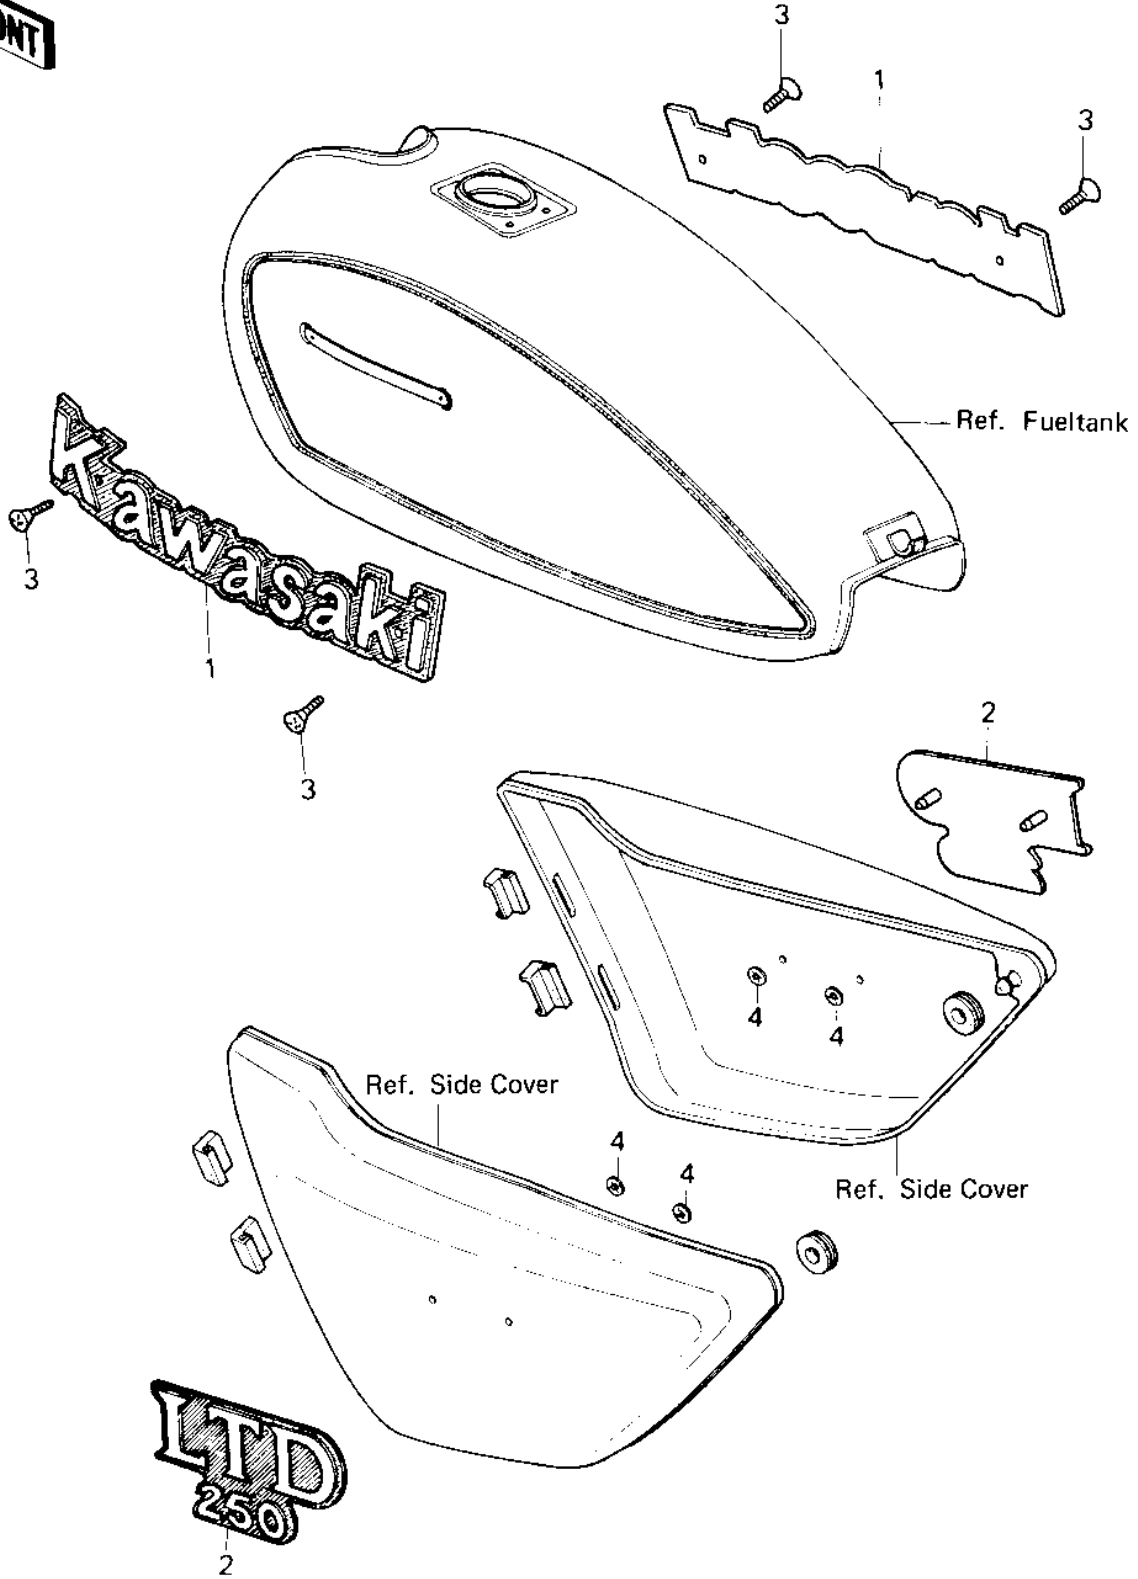

1980 KZ250 PARTS DIAGRAM

LABELS ('80 D1)

1980 KZ250 PARTS LIST

LABELS ('80 D1)

ITEM NAME	PART NUMBER	QUANTITY
EMBLEM,FUEL TANK (Ref # 1)	56014-1038	2
MARK SIDE COVER (Ref # 2)	56018-1162	2
SCREW-CSK-CROS (Ref # 3)	221C0306	4
NUT,LOCK,3MM (Ref # 4)	92018-005	4