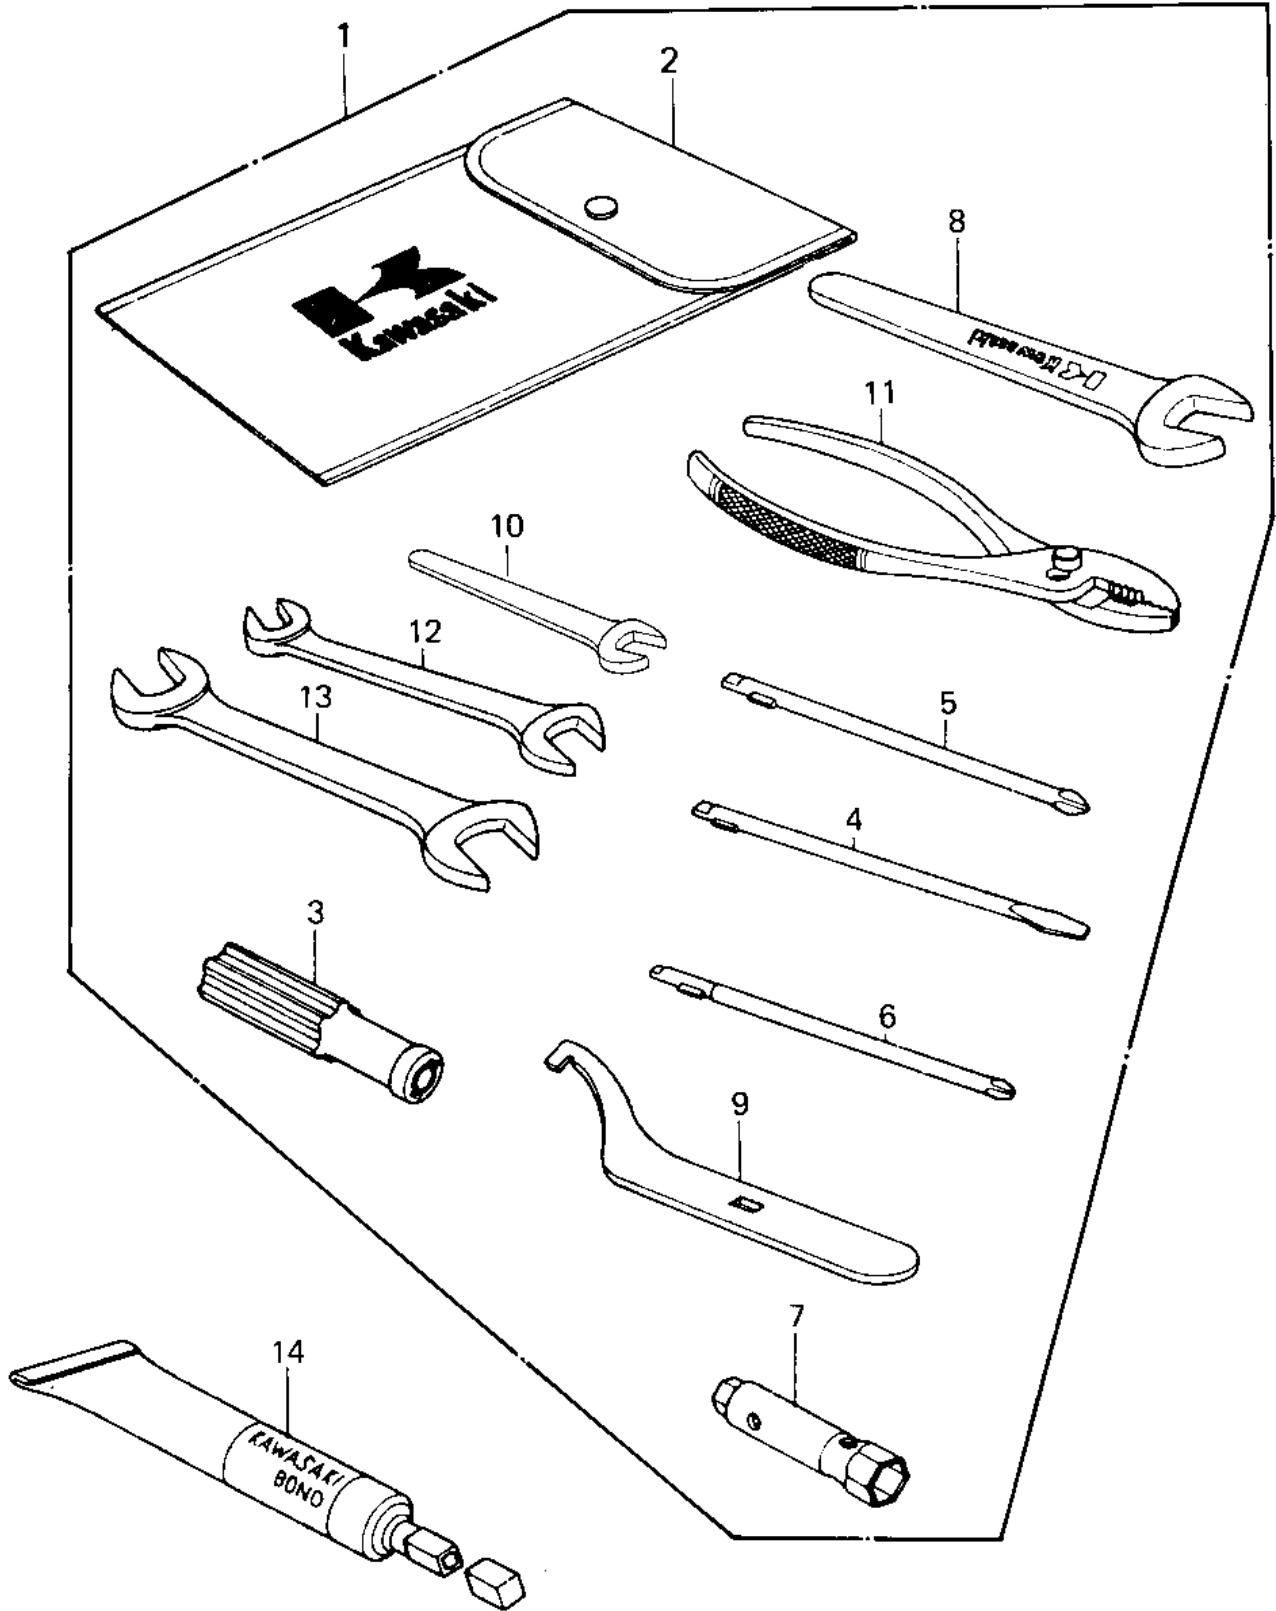

# 1980 KZ250 PARTS DIAGRAM

OWNER TOOLS ('80 D1)

# 1980 KZ250 PARTS LIST

## OWNER TOOLS ('80 D1)

ITEM NAME	PART NUMBER	QUANTITY
TOOL KIT (Ref # 1)	56007-1047	1
BAG,TOOL (Ref # 2)	56008-009	1
GRIP,SCREW DRIVER (Ref # 3)	92106-1001	1
92107-1052 (Canada) (Ref # 4)	92107-007	1
TOOL-DRIVER (Ref # 5)	92107-1052	1
92107-1002 (Canada) (Ref # 6)	92107-008	1
WRENCH,BOX,17X21 (Ref # 7)	92110-012	1
WRENCH,OPEN END,22M/M (Ref # 8)	92110-1005	1
WRENCH,HOOK (Ref # 9)	92110-1014	1
WRENCH,OPEN END,10M/M (Ref # 10)	92110-1031	1
92112-003 (Canada) (Ref # 11)	92112-005	1
WRENCH,OPEN END,12X13 (Ref # 12)	92126-002	1
TOOL-WRENCH,OPEN END, (Ref # 13)	92110-1153	1
LIQUID GASKET (Ref # 14)	92104-002	(1