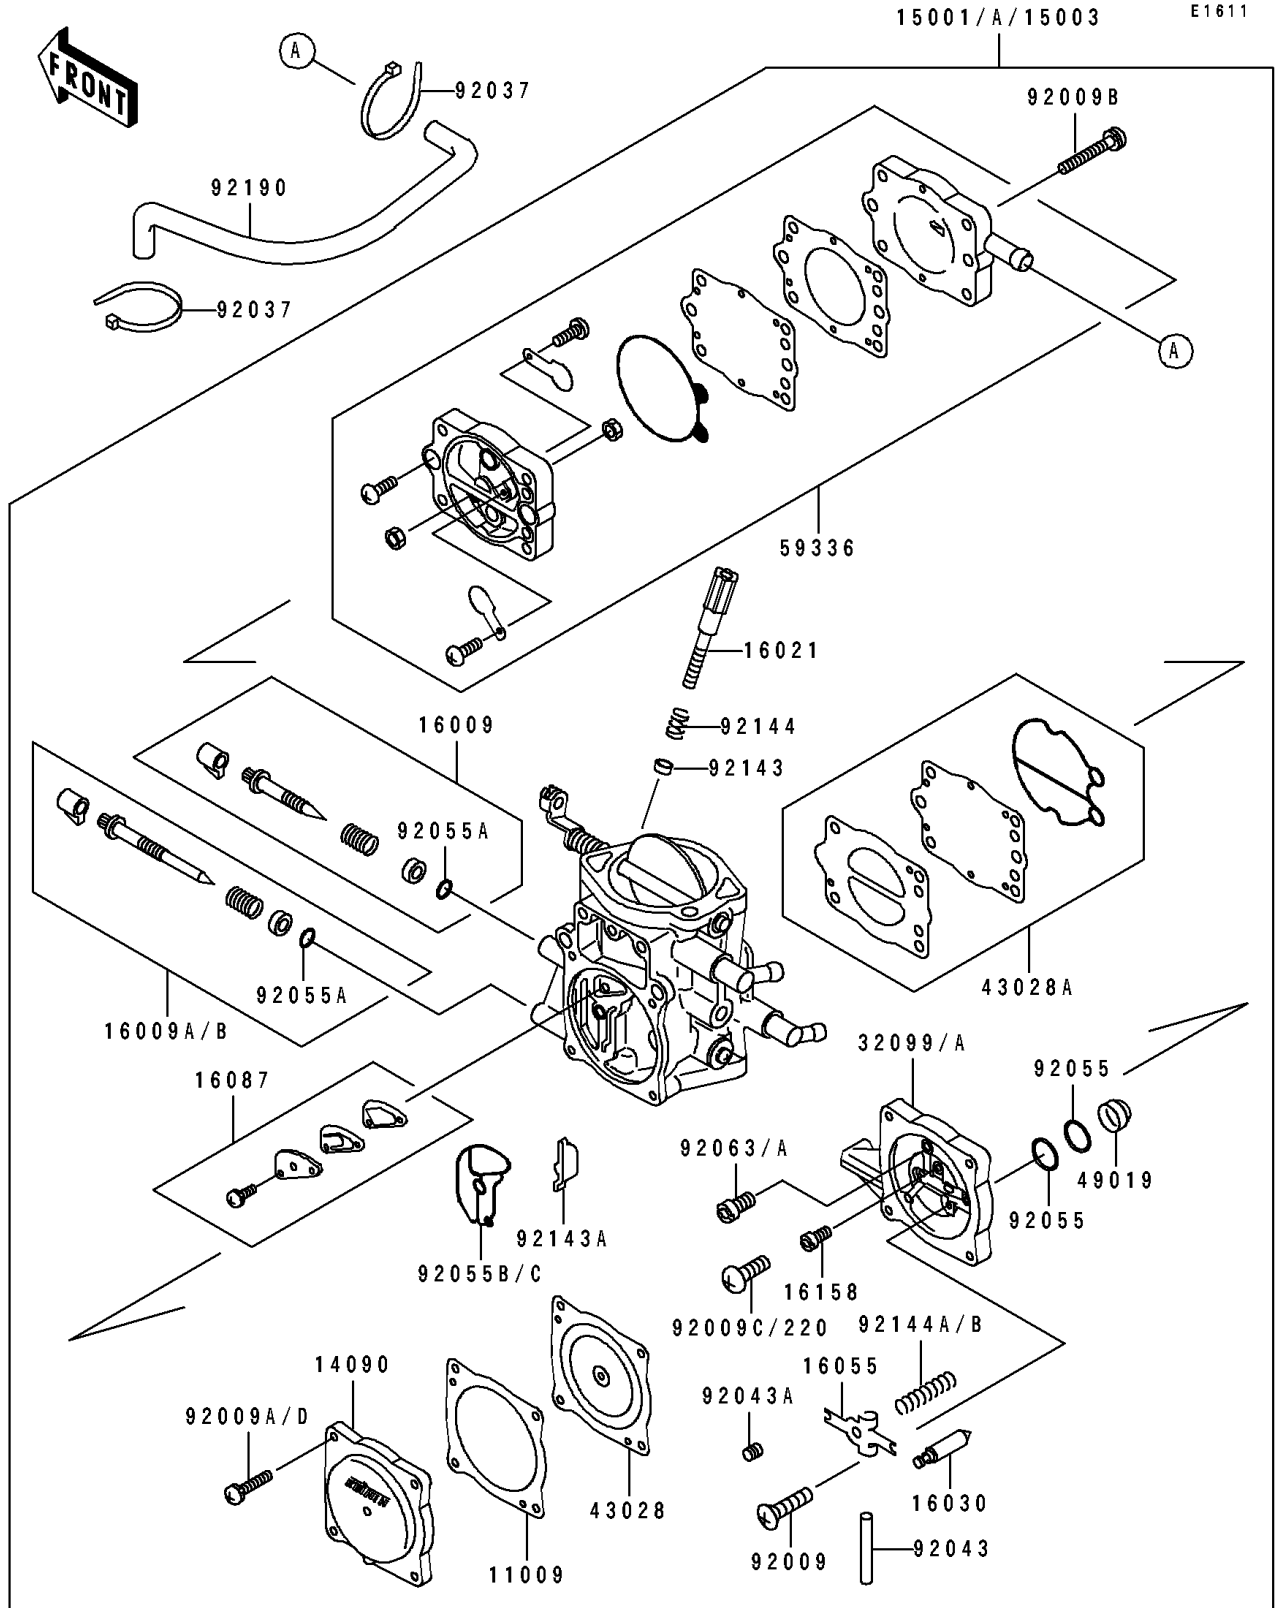

1994 750 SX PARTS DIAGRAM

Carburetor

1994 750 SX PARTS LIST

Carburetor

ITEM NAME	PART NUMBER	QUANTITY
GASKET,DIAPHRAGM (Ref # 11009)	11009-3730	1
COVER,DIAPHRAGM (Ref # 14090)	14090-3702	1
CARBURETOR-ASSY (Ref # 15001A)	15001-3769	1
NEEDLE-JET,MAIN (Ref # 16009)	16009-3711	1
NEEDLE-JET,SLOW (Ref # 16009A)	16009-3712	1
SCREW-THROTTLE STOP (Ref # 16021)	16021-3702	1
VALVE-FLOAT (Ref # 16030)	16030-3701	1
ARM-FLOAT (Ref # 16055)	16055-3701	1
VALVE-CHECK (Ref # 16087)	16087-3703	1
JET-SLOW,#75 (Ref # 16158)	16158-3705	1
CASE,CARBURETOR (Ref # 32099A)	32099-3774	1
DIAPHRAGM,CARBURETOR (Ref # 43028)	43028-3704	1
DIAPHRAGM,PUMP (Ref # 43028A)	43028-3706	1
FILTER-FUEL,STRAINER (Ref # 49019)	49019-3707	1
CASE-PUMP (Ref # 59336)	59336-3710	1
SCREW,3X6 (Ref # 92009)	92009-3712	1
SCREW,4X18 (Ref # 92009A)	92009-3782	4
SCREW,5X28 (Ref # 92009B)	92009-3783	4
SCREW (Ref # 92009C)	92009-3804	1
CLAMP (Ref # 92037)	92037-1173	2
PIN,FLOAT (Ref # 92043)	92043-1209	1
PIN,THROTTLE STOP SCREW (Ref # 92043A)	92043-3712	1
RING-O (Ref # 92055)	92055-1246	2
RING-O,ADJUST SCREW (Ref # 92055A)	92055-3713	2
RING-O (Ref # 92055C)	92055-3735	1
JET-MAIN,#145 (Ref # 92063A)	92063-3703	1
COLLAR,THROTTLE STOP SCREW (Ref # 92143)	92143-3709	1
COLLAR (Ref # 92143A)	92143-3727	1
SPRING,THROTTLE STOP SCREW (Ref # 92144)	92144-3706	1

1994 750 SX PARTS LIST

Carburetor

ITEM NAME	PART NUMBER	QUANTITY
SPRING,FLOAT ARM (Ref # 92144B)	92144-3744	1
TUBE,PULSE (Ref # 92190)	92190-3730	1