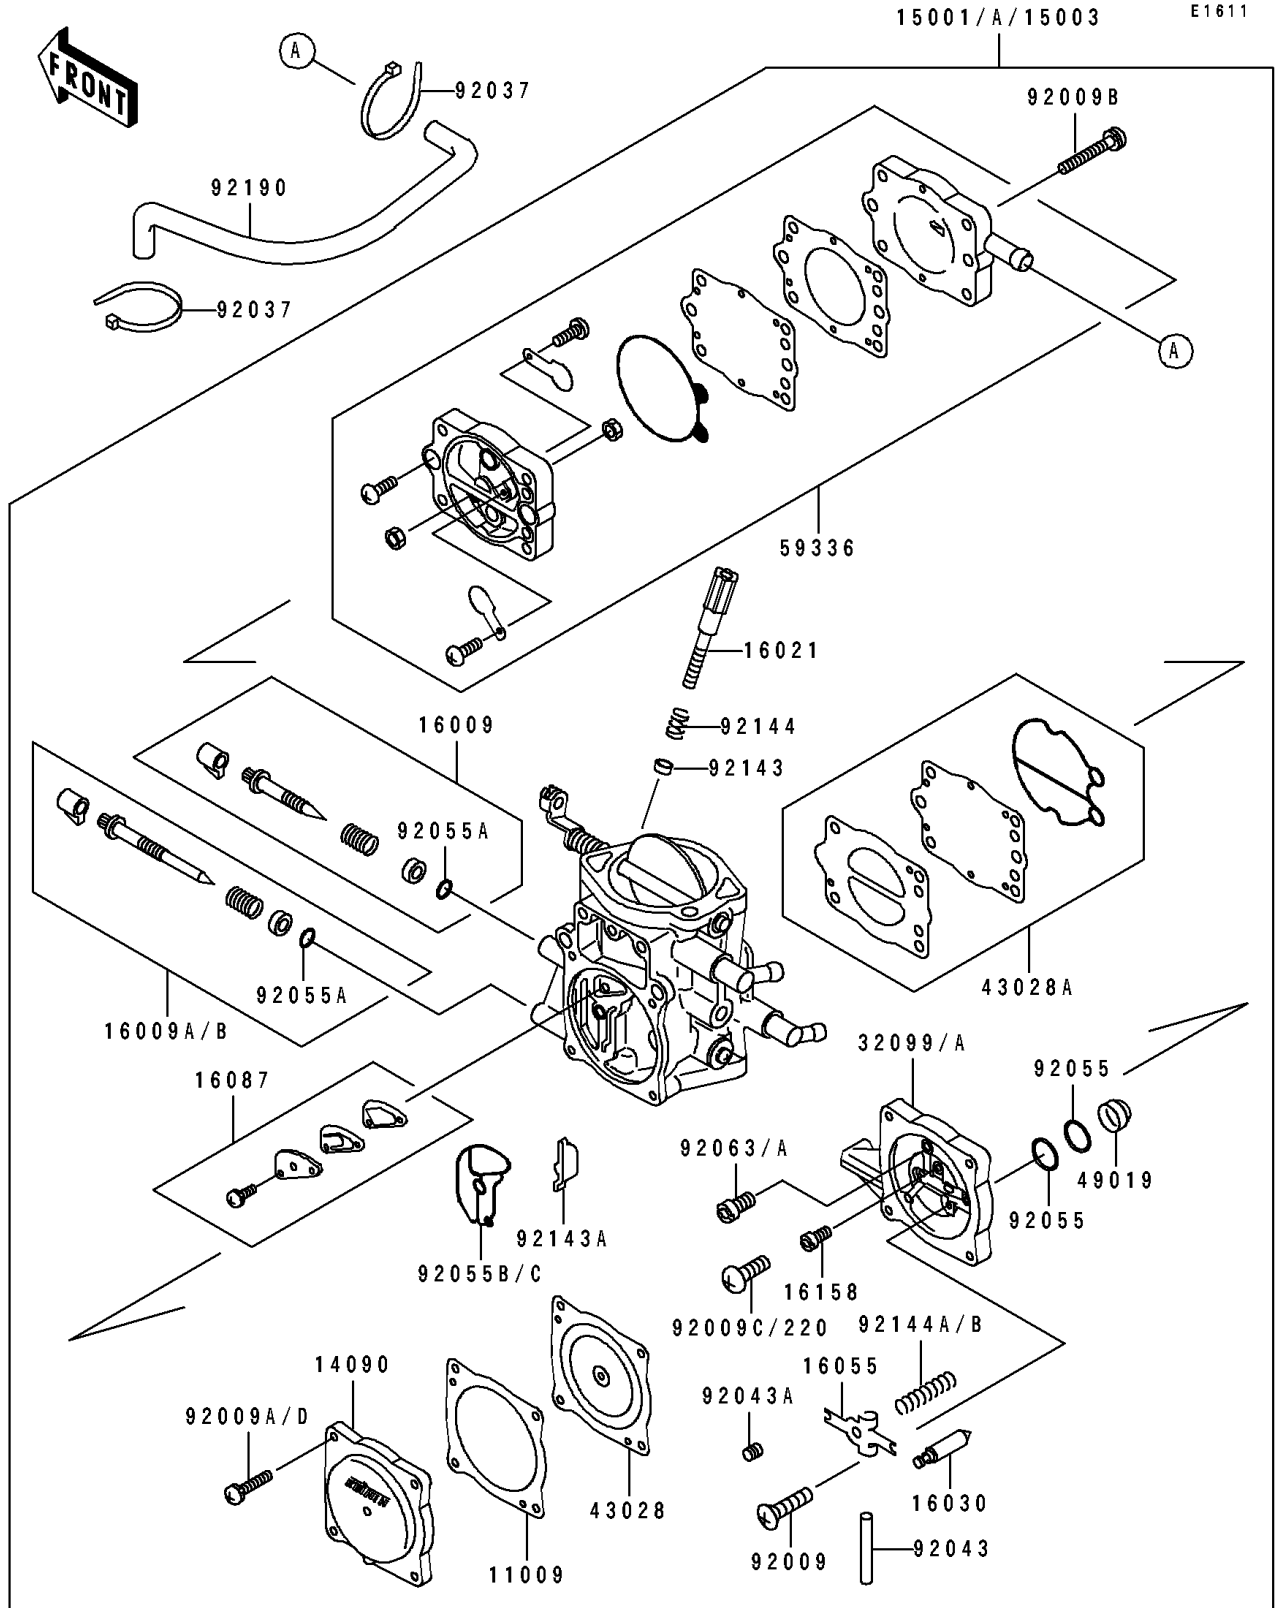

1995 750 SX PARTS DIAGRAM

Carburetor

1995 750 SX PARTS LIST

Carburetor

ITEM NAME	PART NUMBER	QUANTITY
GASKET,DIAPHRAGM (Ref # 11009)	11009-3730	1
COVER,DIAPHRAGM (Ref # 14090)	14090-3702	1
CARBURETOR-ASSY (Ref # 15003)	15003-3707	1
NEEDLE-JET,MAIN (Ref # 16009)	16009-3711	1
NEEDLE-JET,SLOW (Ref # 16009B)	16009-3715	1
SCREW-THROTTLE STOP (Ref # 16021)	16021-3702	1
VALVE-FLOAT (Ref # 16030)	16030-3701	1
ARM-FLOAT (Ref # 16055)	16055-3701	1
VALVE-CHECK (Ref # 16087)	16087-3703	1
JET-SLOW,#75 (Ref # 16158)	16158-3705	1
CASE,CARBURETOR (Ref # 32099A)	32099-3774	1
DIAPHRAGM,CARBURETOR (Ref # 43028)	43028-3704	1
DIAPHRAGM,PUMP (Ref # 43028A)	43028-3706	1
FILTER-FUEL,STRAINER (Ref # 49019)	49019-3707	1
CASE-PUMP (Ref # 59336)	59336-3710	1
SCREW,3X6 (Ref # 92009)	92009-3712	1
SCREW,5X28 (Ref # 92009B)	92009-3783	4
SCREW (Ref # 92009C)	92009-3804	1
SCREW,4X18 (Ref # 92009D)	92009-3808	4
CLAMP (Ref # 92037)	92037-1173	2
PIN,FLOAT (Ref # 92043)	92043-1209	1
PIN,THROTTLE STOP SCREW (Ref # 92043A)	92043-3712	1
RING-O (Ref # 92055)	92055-1246	2
RING-O,ADJUST SCREW (Ref # 92055A)	92055-3713	2
RING-O (Ref # 92055C)	92055-3735	1
JET-MAIN,#145 (Ref # 92063A)	92063-3703	1
COLLAR,THROTTLE STOP SCREW (Ref # 92143)	92143-3709	1
COLLAR (Ref # 92143A)	92143-3727	1
SPRING,THROTTLE STOP SCREW (Ref # 92144)	92144-3706	1

1995 750 SX PARTS LIST

Carburetor

ITEM NAME	PART NUMBER	QUANTITY
SPRING,FLOAT ARM (Ref # 92144B)	92144-3744	1
TUBE,PULSE (Ref # 92190)	92190-3730	1