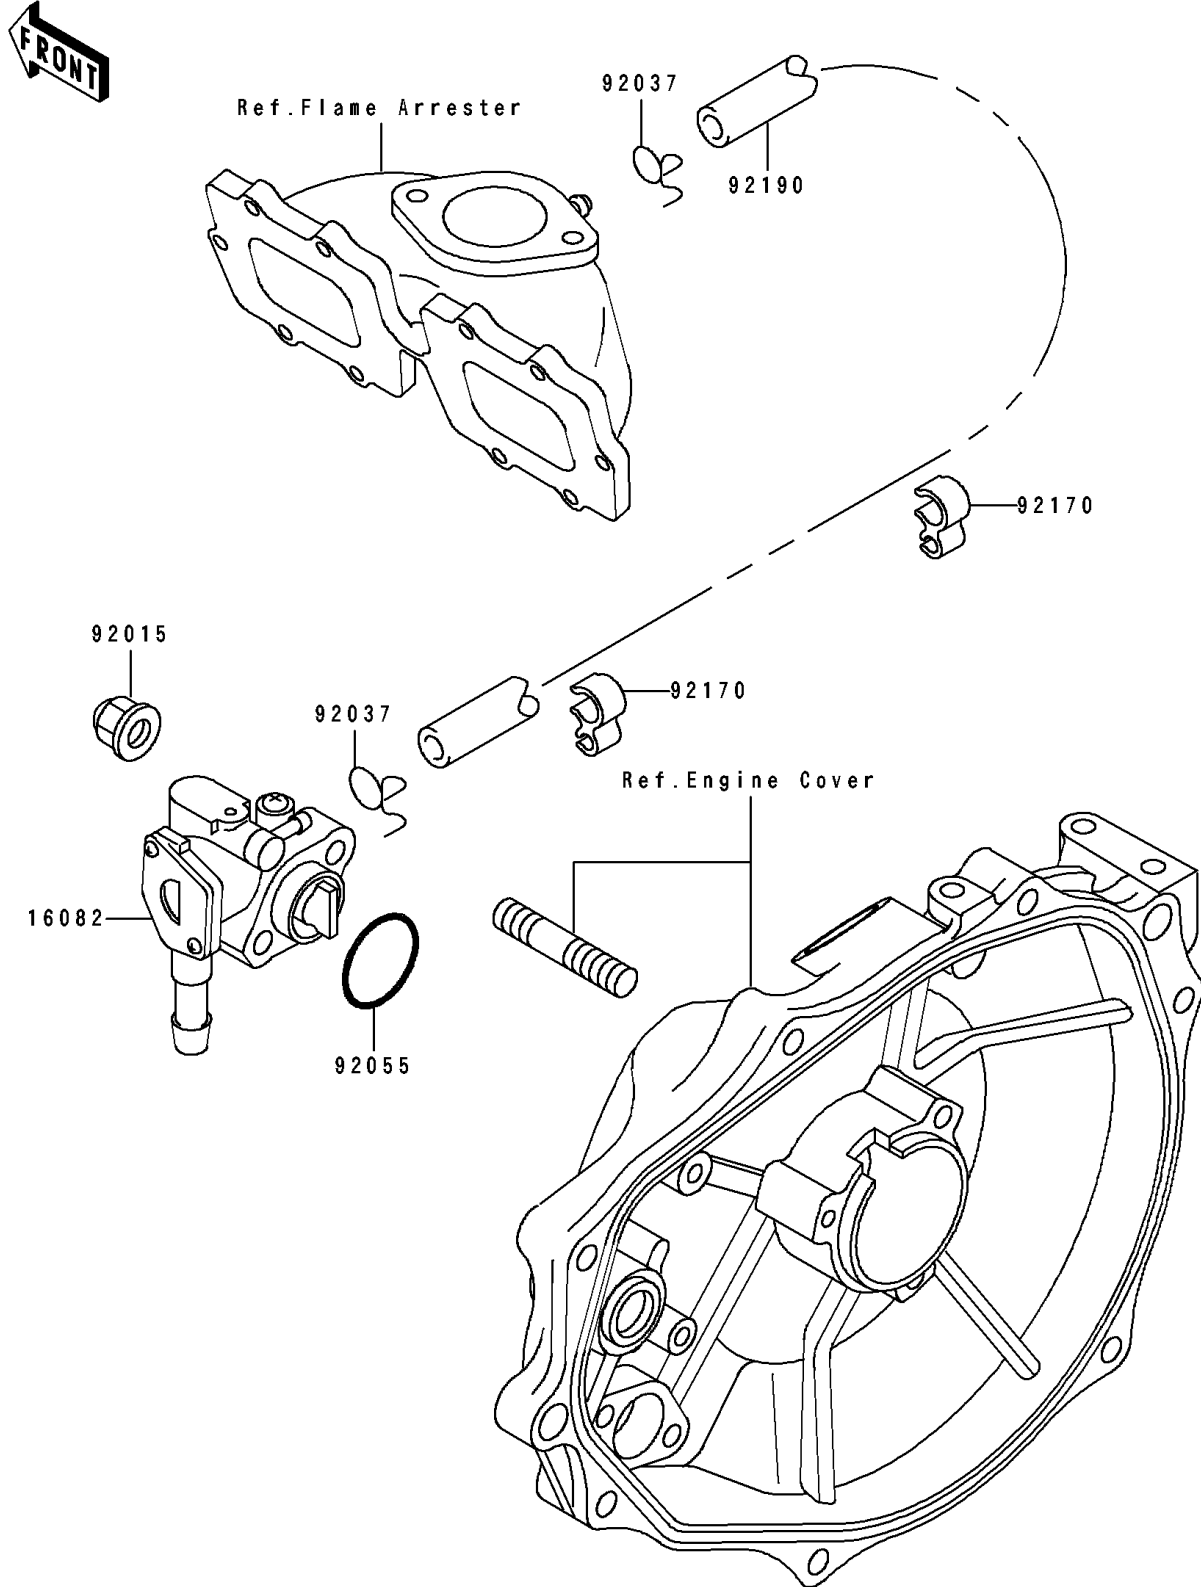

1993 750 SX PARTS DIAGRAM

Oil Pump

E1710

1993 750 SX PARTS LIST

Oil Pump

| ITEM NAME | PART NUMBER | QUANTITY |
|-------------------------------|-------------|----------|
| PUMP-ASSY-OIL (Ref # 16082) | 16082-3710 | 1 |
| NUT,CAP,6MM (Ref # 92015) | 92015-1385 | 2 |
| CLAMP (Ref # 92037) | 92037-3722 | 2 |
| RING-O,19.5X1.5 (Ref # 92055) | 92055-055 | 1 |
| CLAMP,HOSE (Ref # 92170) | 92170-3732 | 2 |
| TUBE,3X6X545 (Ref # 92190) | 92190-3907 | 1 |