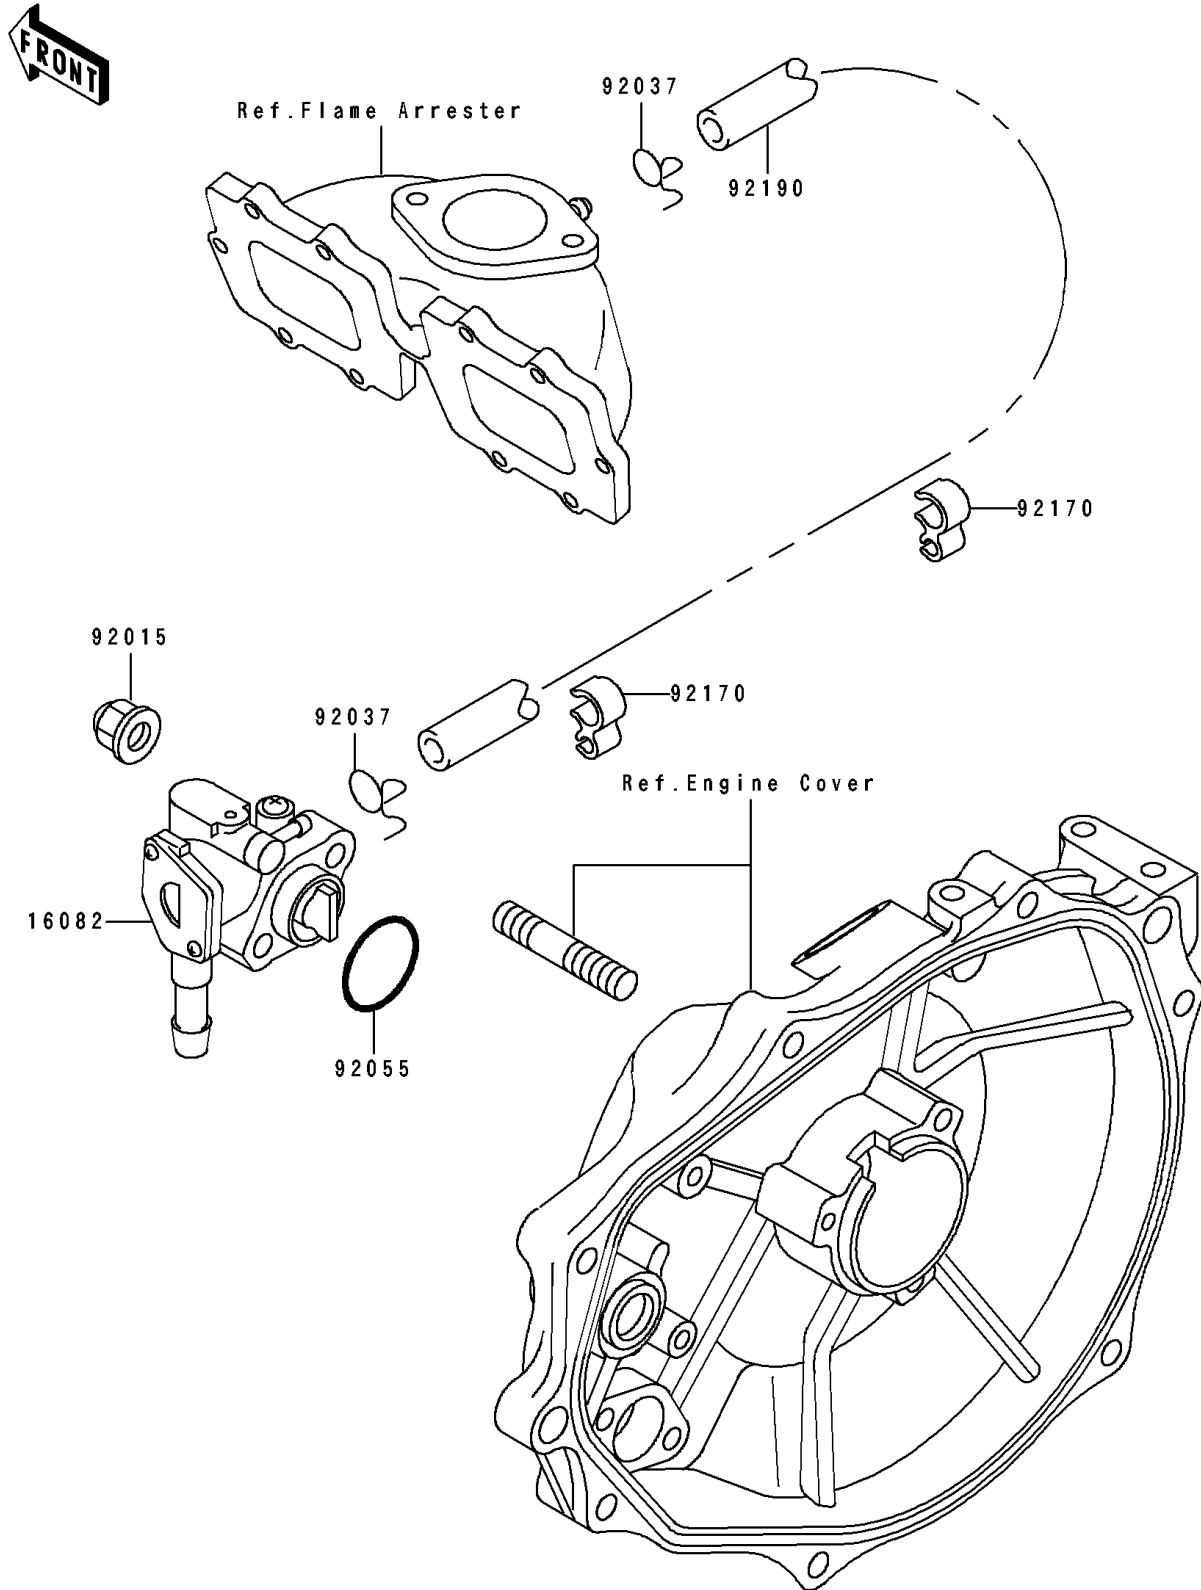

1994 750 SX PARTS DIAGRAM

Oil Pump

E1710

1994 750 SX PARTS LIST

Oil Pump

ITEM NAME	PART NUMBER	QUANTITY
PUMP-ASSY-OIL (Ref # 16082)	16082-3710	1
NUT,CAP,6MM (Ref # 92015)	92015-1385	2
CLAMP (Ref # 92037)	92037-3722	2
RING-O,19.5X1.5 (Ref # 92055)	92055-055	1
CLAMP,HOSE (Ref # 92170)	92170-3732	2
TUBE,3X6X545 (Ref # 92190)	92190-3907	1