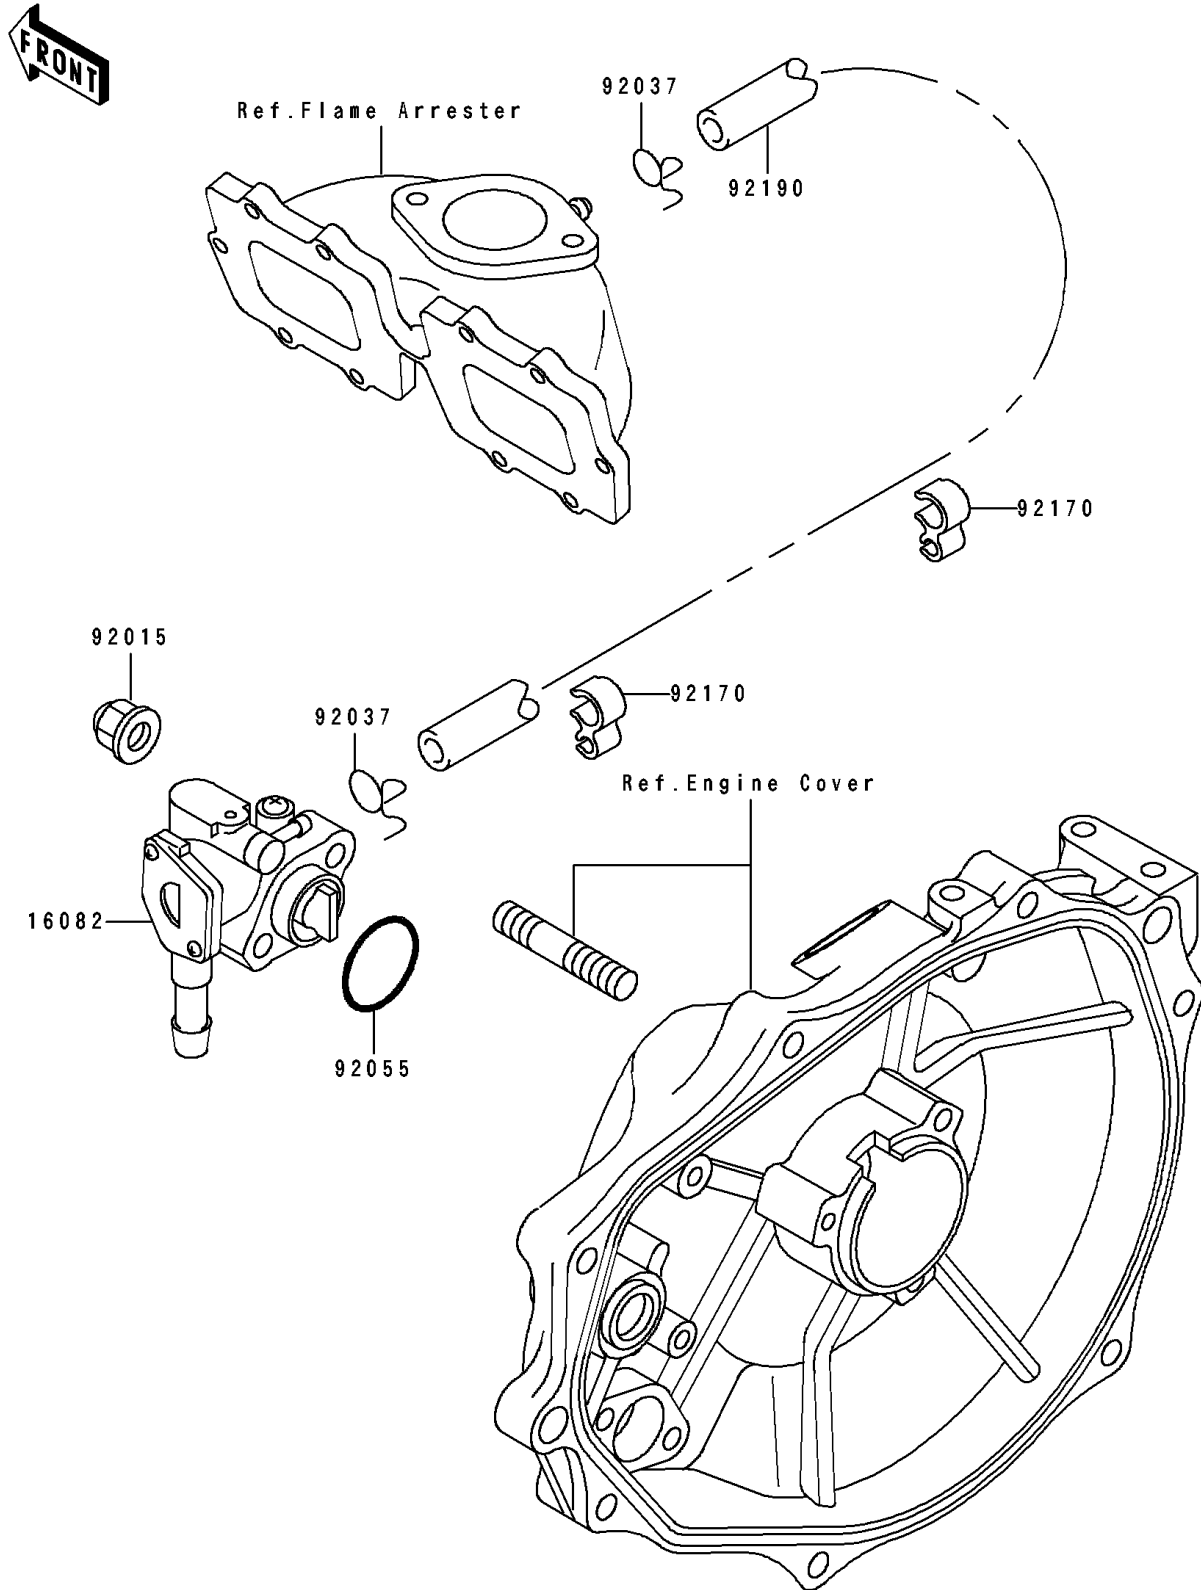

1995 750 SX PARTS DIAGRAM

Oil Pump

E1710

1995 750 SX PARTS LIST

Oil Pump

ITEM NAME	PART NUMBER	QUANTITY
PUMP-ASSY-OIL (Ref # 16082)	16082-3710	1
NUT,CAP,6MM (Ref # 92015)	92015-1385	2
CLAMP (Ref # 92037)	92037-3722	2
RING-O,19.5X1.5 (Ref # 92055)	92055-055	1
CLAMP,HOSE (Ref # 92170)	92170-3732	2
TUBE,3X6X545 (Ref # 92190)	92190-3907	1