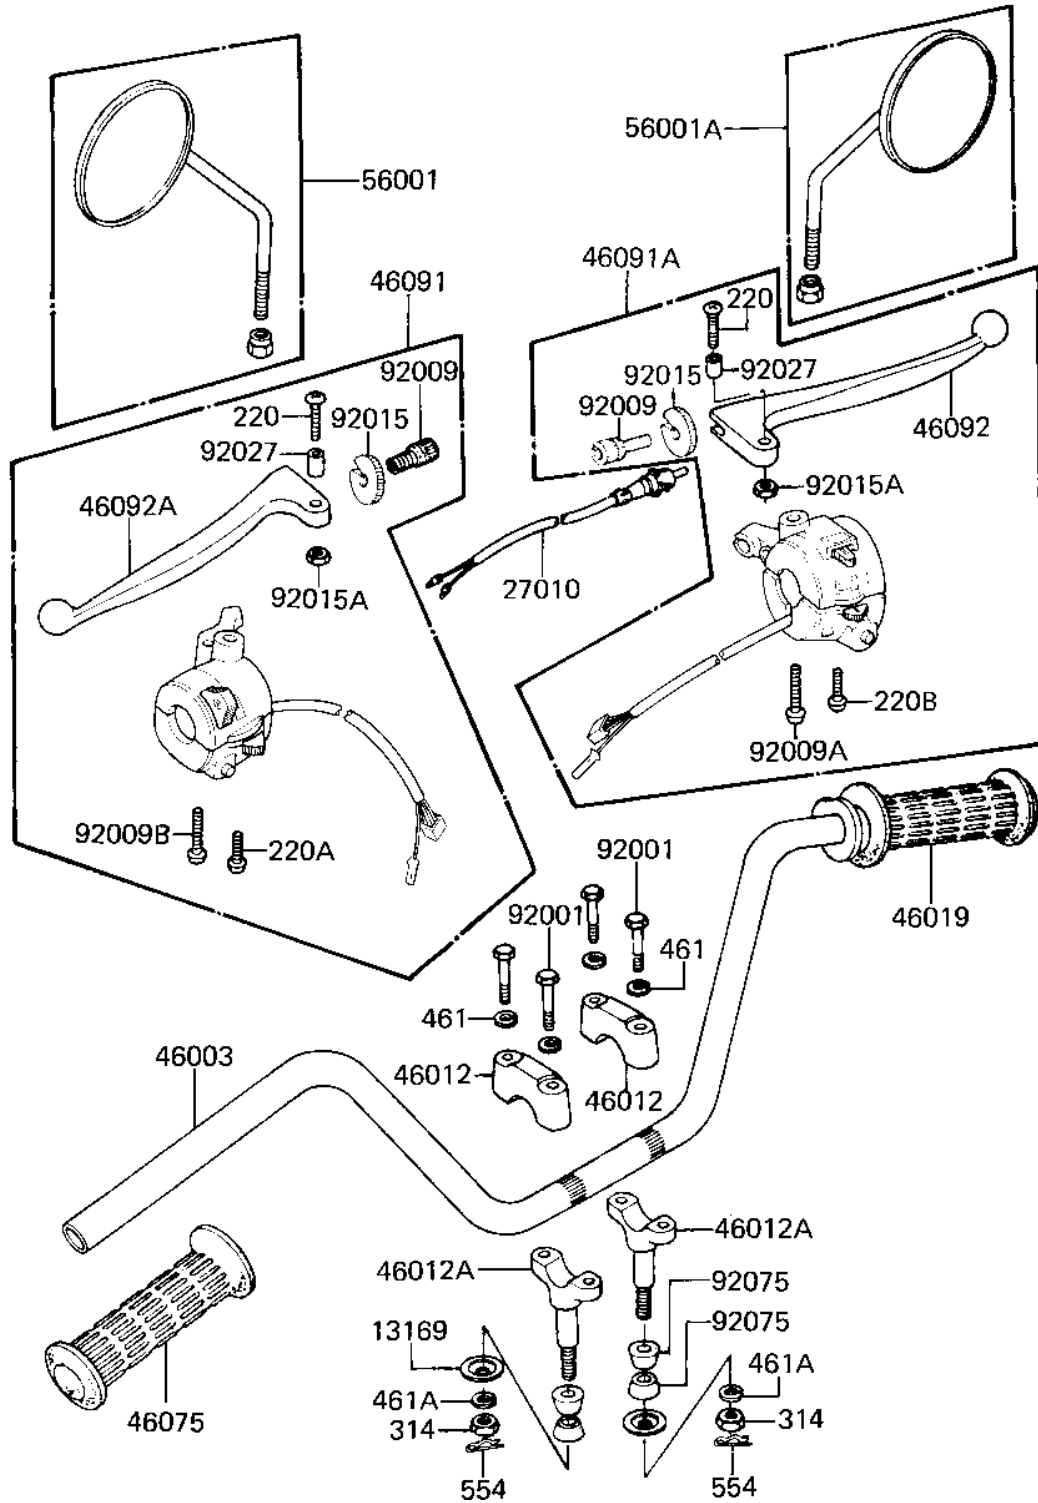

1981 CSR PARTS DIAGRAM

HANDLEBAR ('81 D2)

1981 CSR PARTS LIST

HANDLEBAR ('81 D2)

ITEM NAME	PART NUMBER	QUANTITY
CAP HANDLEBAR HOLDER (Ref # 13169)	46016-003	2
SWITCH-FR. BRAKE LAMP (Ref # 27010)	27021-004	1
HANDLEBAR (Ref # 46003)	46003-1045	1
HOLDER-HANDLEBAR (Ref # 46012)	46012-008	2
HOLDER-HANDLEBAR LOW (Ref # 46012A)	46012-010	2
GRIP ASSY,THROTTLE (Ref # 46019)	46019-041	1
RUBBER,L.H GRIP (Ref # 46075)	46075-028	1
HOUSING.ASSY,L.H (Ref # 46091)	46091-1085	1
HOUSING-ASSY-CONTROL (Ref # 46091A)	46091-1136	1
LEVER,FRONT BRAKE (Ref # 46092)	46058-019	1
LEVER,CLUTCH (Ref # 46092A)	46092-024	1
REAR VIEW MIRROR,L.H. (Ref # 56001)	56001-1055	1
MIRROR-ASSY,RH (Ref # 56001A)	56001-1077	1
BOLT 8X38 (Ref # 92001)	92001-1405	4
SCREW CABLE ADJUST (Ref # 92009)	46055-003	2
SCREW,PAN HEAD,5X48 (Ref # 92009A)	92009-1017	1
SCREW,PAN HEAD,5X38 (Ref # 92009B)	92009-1018	1
NUT-LOCK (Ref # 92015)	46056-005	2
NUT-LOCK,5MM (Ref # 92015A)	92019-014	2
COLLAR,LEVER (Ref # 92027)	92027-1042	2
DAMPER RUBBER HANDLE (Ref # 92075)	92075-039	4
SCREW PAN HEAD 5X22 (Ref # 220)	220B0522	2
SCREW-PAN-CROS,5X25 (Ref # 220A)	220B0525	1
SCREW PAN HEAD 5X30 (Ref # 220B)	220B0530	1
NUT,10MM (Ref # 314)	314B1000	2
WASHER SPRING 8MM (Ref # 461)	461F0800	4
WASHER SPRING 10MM (Ref # 461A)	461F1000	2
PIN,SNAP (Ref # 554)	554A0800	2