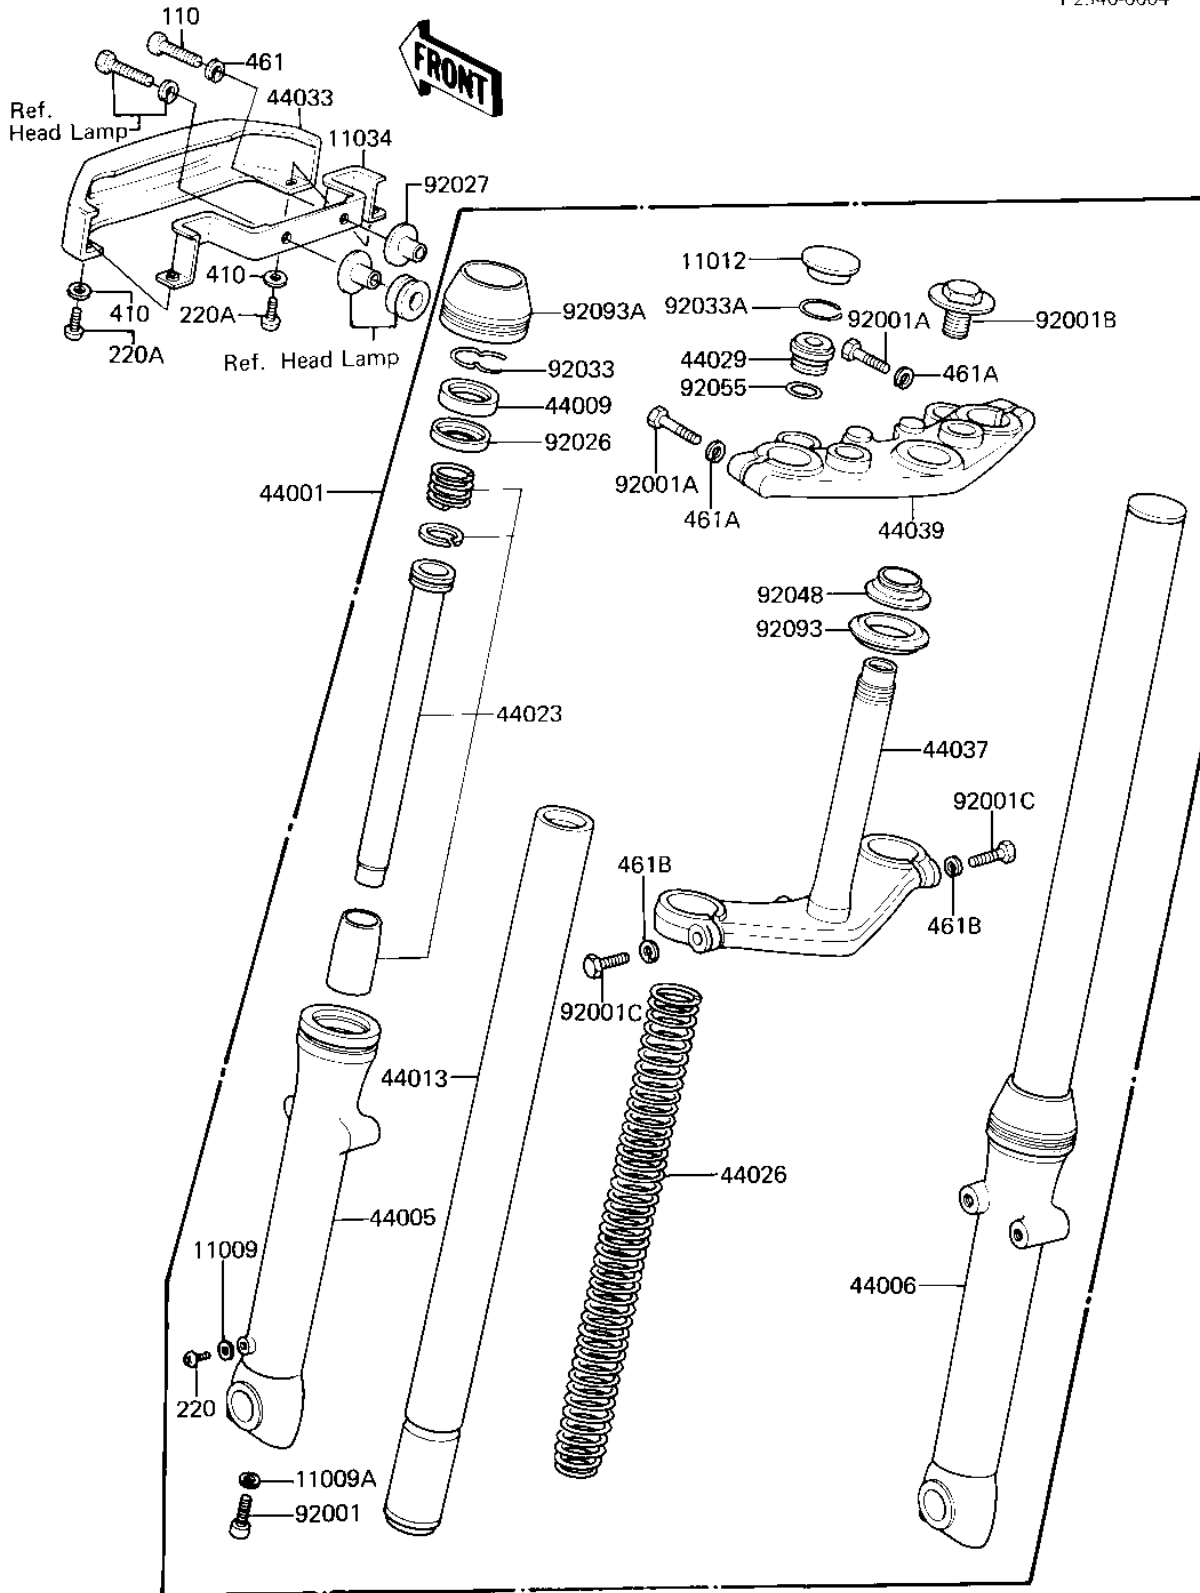

1981 CSR PARTS DIAGRAM

FRONT FORK ('81 D2)

F-2340-0004

1981 CSR PARTS LIST

FRONT FORK ('81 D2)

| ITEM NAME | PART NUMBER | QUANTITY |
|--------------------------------------|-------------|----------|
| GASKET,FORK DRAIN PLG (Ref # 11009) | 44045-046 | 2 |
| GASKET,FORK CYL BOLT (Ref # 11009A) | 44045-051 | 2 |
| CAP,FORK (Ref # 11012) | 11012-1124 | 2 |
| BRACKET,FORK COVER (Ref # 11034) | 11034-1698 | 1 |
| FORK-FRONT (Ref # 44001) | 44001-1114 | 1 |
| TUBE,LH,FORK OUTER (Ref # 44005) | 44005-1047 | 1 |
| TUBE,RH,FORK OUTER (Ref # 44006) | 44006-1047 | 1 |
| OIL SEAL,FORK (Ref # 44009) | 44009-028 | 2 |
| TUBE,FORK INNER (Ref # 44013) | 44013-1039 | 2 |
| CYLINDER-FORK (Ref # 44023) | 44023-1005 | 2 |
| SPRING,FORK (Ref # 44026) | 44026-1054 | 2 |
| GUIDE,SPRING (Ref # 44029) | 44029-022 | 2 |
| COVER-FORK (Ref # 44033) | 44033-1062 | 1 |
| STEM,STEERING (Ref # 44037) | 44037-1036 | 1 |
| HEAD,STEERING STEM (Ref # 44039) | 44039-078 | 1 |
| BOLT,FORK CYLINDER (Ref # 92001) | 44041-078 | 2 |
| BOLT,HEX HEAD,8X40 (Ref # 92001A) | 92001-1063 | 2 |
| BOLT,STEERING STEM HE (Ref # 92001B) | 92001-1741 | 1 |
| BOLT,HEX HEAD 10X35 (Ref # 92001C) | 92001-1252 | 2 |
| SPACER,OUTER TUBE (Ref # 92026) | 92026-1069 | 2 |
| COLLAR (Ref # 92027) | 92027-251 | 1 |
| CIRCLIP,45MM (Ref # 92033) | 44044-020 | 2 |
| CIRCLIP (Ref # 92033A) | 44044-023 | 2 |
| CONE STERNG BERG LOW (Ref # 92048) | 92047-010 | 1 |
| "O" RING (Ref # 92055) | 44046-025 | 2 |
| SEAL,STEERING STEM (Ref # 92093) | 44010-027 | 1 |
| DUST SHIELD,FORK (Ref # 92093A) | 44010-037 | 2 |
| BOLT-UPSET (Ref # 110) | 112G0625 | 1 |
| SCREW PAN HEAD 4X6 (Ref # 220) | 220B0406 | 2 |