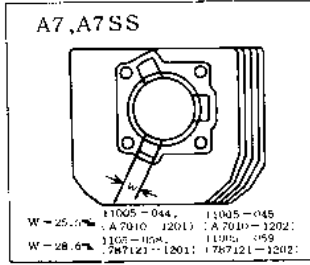

1971 A1-B PARTS DIAGRAM

CYLINDER HEAD/CYLINDER

1971 A1-B PARTS LIST

CYLINDER HEAD/CYLINDER

ITEM NAME	PART NUMBER	QUANTITY
L.H. CYLINDER HEAD (Ref # 1)	11001-020	NA
CYLINDER HEAD L.H (Ref # 1)	11001-021	1
L.H. CYLINDER HEAD (Ref # 2)	11001-022	(1)
CYLINDER HEAD R.H (Ref # 2)	11001-023	1
SPARK PLUGS B8HC (Ref # 3)	92070-010	2
SPARK PLUG B8HS (Ref # 3)	B8HS	2
SPARK PLUG B9HS (Ref # 3)	B9HS	2
NUT 8MM (Ref # 4)	92015-020	8
WASHER SPRING 12MM (Ref # 5)	461F1200	8
WASHER PLAIN 12MM (Ref # 6)	92022-072	8
GASKET CYLINDER HEAD (Ref # 7)	11004-023	2
CYLINDER L.H (Ref # 8)	11005-033	1
CYLINDER R.H (Ref # 9)	11005-035	1
CLAMP EXHAUST PIPE (Ref # 10)	18069-033	2
GASKET EXHAUST PIPE (Ref # 11)	18067-008	2
GASKET CYLINDER BASE (Ref # 12)	11009-023	2