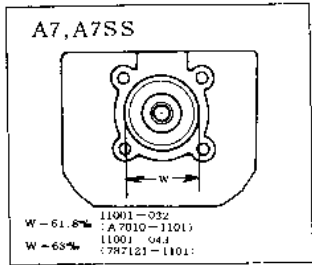

1971 A1-B PARTS DIAGRAM

CYLINDER HEAD/CYLINDER

1971 A1-B PARTS LIST

CYLINDER HEAD/CYLINDER

ITEM NAME	PART NUMBER	QUANTITY
L.H. CYLINDER HEAD (Ref # 1)	11001-020	NA
CYLINDER HEAD L.H (Ref # 1)	11001-021	1
L.H. CYLINDER HEAD (Ref # 2)	11001-022	(1)
CYLINDER HEAD R.H (Ref # 2)	11001-023	1
SPARK PLUGS B8HC (Ref # 3)	92070-010	2
SPARK PLUG B8HS (Ref # 3)	B8HS	2
SPARK PLUG B9HS (Ref # 3)	B9HS	2
NUT 8MM (Ref # 4)	92015-020	8
WASHER SPRING 12MM (Ref # 5)	461F1200	8
WASHER PLAIN 12MM (Ref # 6)	92022-072	8
GASKET CYLINDER HEAD (Ref # 7)	11004-023	2
CYLINDER L.H (Ref # 8)	11005-033	1
CYLINDER R.H (Ref # 9)	11005-035	1
CLAMP EXHAUST PIPE (Ref # 10)	18069-033	2
GASKET EXHAUST PIPE (Ref # 11)	18067-008	2
GASKET CYLINDER BASE (Ref # 12)	11009-023	2