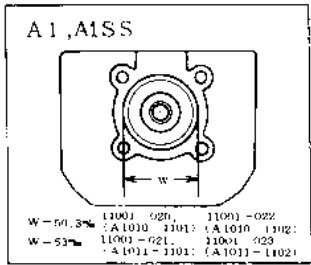

1971 A1-B PARTS DIAGRAM

CYLINDER HEAD/CYLINDER

1971 A1-B PARTS LIST

CYLINDER HEAD/CYLINDER

ITEM NAME	PART NUMBER	QUANTITY
L.H. CYLINDER HEAD (Ref # 1)	11001-020	NA
CYLINDER HEAD L.H (Ref # 1)	11001-021	1
L.H. CYLINDER HEAD (Ref # 2)	11001-022	(1)
CYLINDER HEAD R.H (Ref # 2)	11001-023	1
SPARK PLUGS B8HC (Ref # 3)	92070-010	2
SPARK PLUG B8HS (Ref # 3)	B8HS	2
SPARK PLUG B9HS (Ref # 3)	B9HS	2
NUT 8MM (Ref # 4)	92015-020	8
WASHER SPRING 12MM (Ref # 5)	461F1200	8
WASHER PLAIN 12MM (Ref # 6)	92022-072	8
GASKET CYLINDER HEAD (Ref # 7)	11004-023	2
CYLINDER L.H (Ref # 8)	11005-033	1
CYLINDER R.H (Ref # 9)	11005-035	1
CLAMP EXHAUST PIPE (Ref # 10)	18069-033	2
GASKET EXHAUST PIPE (Ref # 11)	18067-008	2
GASKET CYLINDER BASE (Ref # 12)	11009-023	2