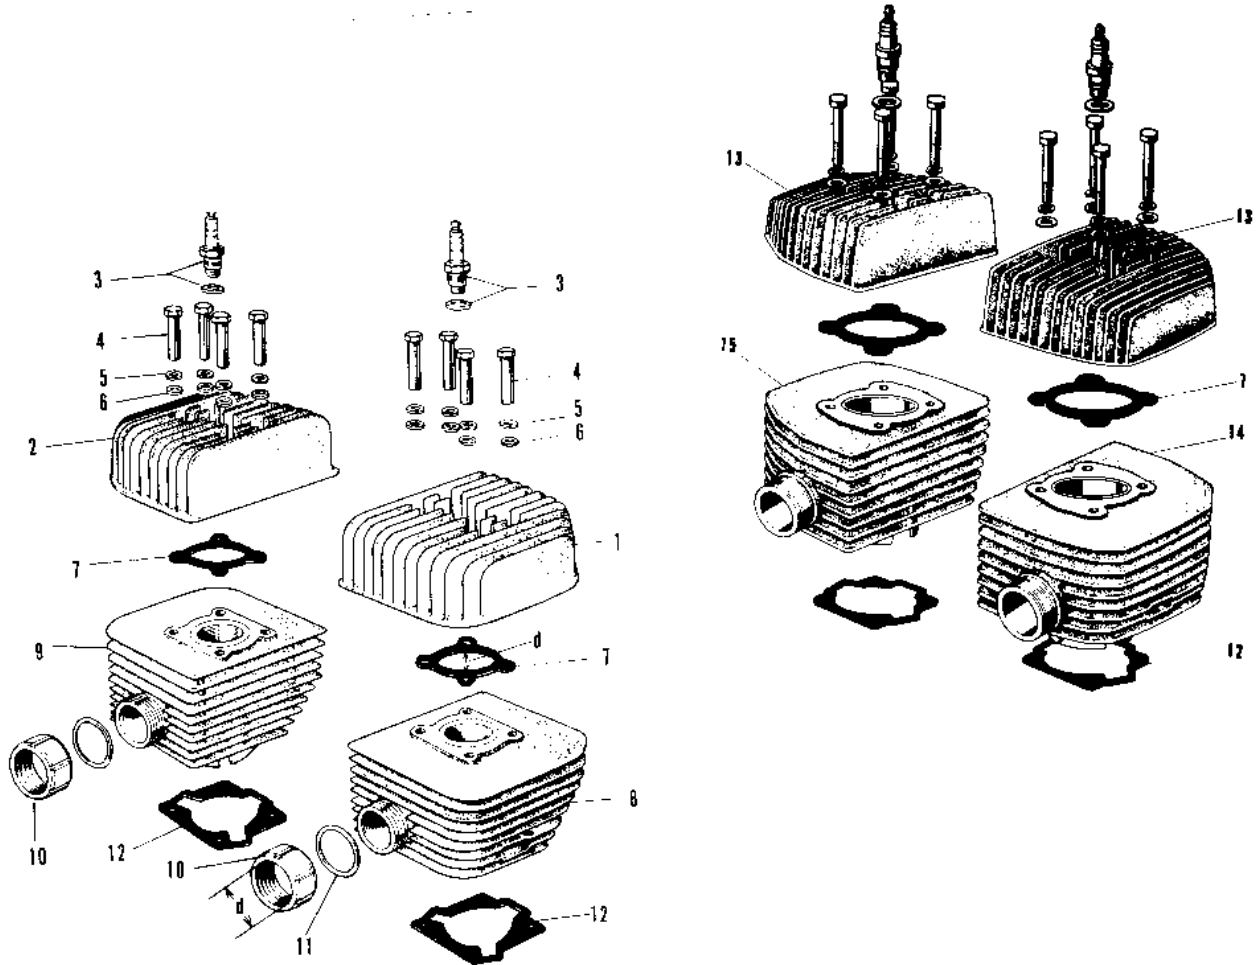

1971 A1-B PARTS DIAGRAM

CYLINDER HEAD/CYLINDER

1971 A1-B PARTS LIST

CYLINDER HEAD/CYLINDER

ITEM NAME	PART NUMBER	QUANTITY
L.H. CYLINDER HEAD (Ref # 1)	11001-020	NA
CYLINDER HEAD L.H (Ref # 1)	11001-021	1
L.H. CYLINDER HEAD (Ref # 2)	11001-022	(1)
CYLINDER HEAD R.H (Ref # 2)	11001-023	1
SPARK PLUGS B8HC (Ref # 3)	92070-010	2
SPARK PLUG B8HS (Ref # 3)	B8HS	2
SPARK PLUG B9HS (Ref # 3)	B9HS	2
NUT 8MM (Ref # 4)	92015-020	8
WASHER SPRING 12MM (Ref # 5)	461F1200	8
WASHER PLAIN 12MM (Ref # 6)	92022-072	8
GASKET CYLINDER HEAD (Ref # 7)	11004-023	2
CYLINDER L.H (Ref # 8)	11005-033	1
CYLINDER R.H (Ref # 9)	11005-035	1
CLAMP EXHAUST PIPE (Ref # 10)	18069-033	2
GASKET EXHAUST PIPE (Ref # 11)	18067-008	2
GASKET CYLINDER BASE (Ref # 12)	11009-023	2