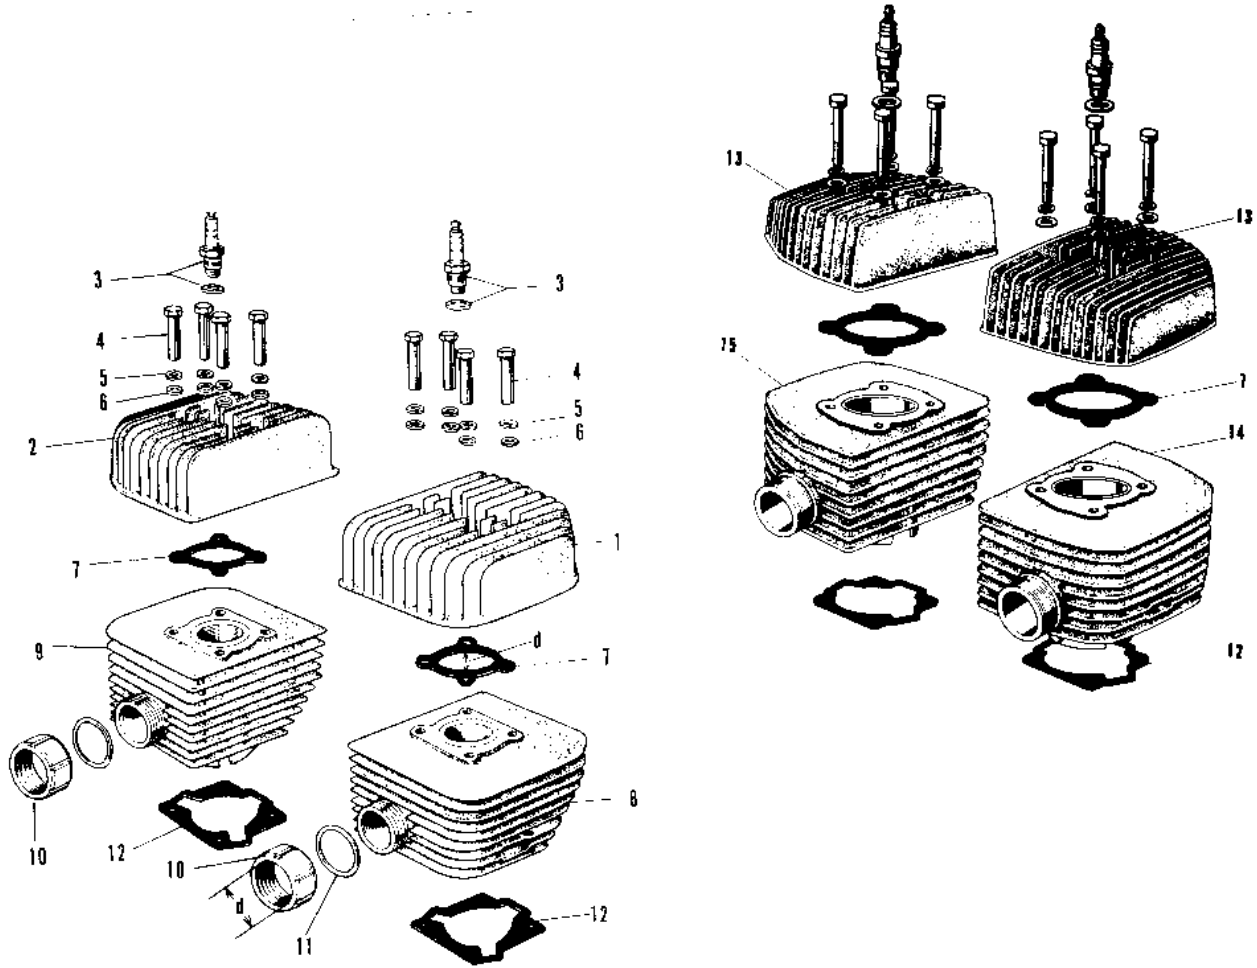

1967 A1SS PARTS DIAGRAM

CYLINDER HEAD/CYLINDER

1967 A1SS PARTS LIST

CYLINDER HEAD/CYLINDER

ITEM NAME	PART NUMBER	QUANTITY
L.H. CYLINDER HEAD (Ref # 1)	11001-020	NA
CYLINDER HEAD L.H (Ref # 1)	11001-021	1
L.H. CYLINDER HEAD (Ref # 2)	11001-022	(1)
CYLINDER HEAD R.H (Ref # 2)	11001-023	1
SPARK PLUGS B8HC (Ref # 3)	92070-010	2
SPARK PLUG B8HS (Ref # 3)	B8HS	2
SPARK PLUG B9HS (Ref # 3)	B9HS	2
NUT 8MM (Ref # 4)	92015-020	8
WASHER SPRING 12MM (Ref # 5)	461F1200	8
WASHER PLAIN 12MM (Ref # 6)	92022-072	8
GASKET CYLINDER HEAD (Ref # 7)	11004-023	2
CYLINDER L.H (Ref # 8)	11005-033	1
CYLINDER R.H (Ref # 9)	11005-035	1
GASKET CYLINDER BASE (Ref # 12)	11009-023	2