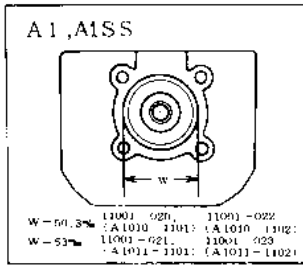

1967 A1SS PARTS DIAGRAM

CYLINDER HEAD/CYLINDER

1967 A1SS PARTS LIST

CYLINDER HEAD/CYLINDER

ITEM NAME	PART NUMBER	QUANTITY
L.H. CYLINDER HEAD (Ref # 1)	11001-020	NA
CYLINDER HEAD L.H (Ref # 1)	11001-021	1
L.H. CYLINDER HEAD (Ref # 2)	11001-022	(1)
CYLINDER HEAD R.H (Ref # 2)	11001-023	1
SPARK PLUGS B8HC (Ref # 3)	92070-010	2
SPARK PLUG B8HS (Ref # 3)	B8HS	2
SPARK PLUG B9HS (Ref # 3)	B9HS	2
NUT 8MM (Ref # 4)	92015-020	8
WASHER SPRING 12MM (Ref # 5)	461F1200	8
WASHER PLAIN 12MM (Ref # 6)	92022-072	8
GASKET CYLINDER HEAD (Ref # 7)	11004-023	2
CYLINDER L.H (Ref # 8)	11005-033	1
CYLINDER R.H (Ref # 9)	11005-035	1
GASKET CYLINDER BASE (Ref # 12)	11009-023	2