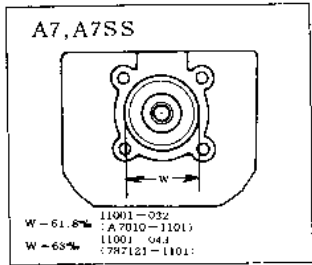

1967 A1SS PARTS DIAGRAM

CYLINDER HEAD/CYLINDER

1967 A1SS PARTS LIST

CYLINDER HEAD/CYLINDER

ITEM NAME	PART NUMBER	QUANTITY
L.H. CYLINDER HEAD (Ref # 1)	11001-020	NA
CYLINDER HEAD L.H (Ref # 1)	11001-021	1
L.H. CYLINDER HEAD (Ref # 2)	11001-022	(1)
CYLINDER HEAD R.H (Ref # 2)	11001-023	1
SPARK PLUGS B8HC (Ref # 3)	92070-010	2
SPARK PLUG B8HS (Ref # 3)	B8HS	2
SPARK PLUG B9HS (Ref # 3)	B9HS	2
NUT 8MM (Ref # 4)	92015-020	8
WASHER SPRING 12MM (Ref # 5)	461F1200	8
WASHER PLAIN 12MM (Ref # 6)	92022-072	8
GASKET CYLINDER HEAD (Ref # 7)	11004-023	2
CYLINDER L.H (Ref # 8)	11005-033	1
CYLINDER R.H (Ref # 9)	11005-035	1
GASKET CYLINDER BASE (Ref # 12)	11009-023	2