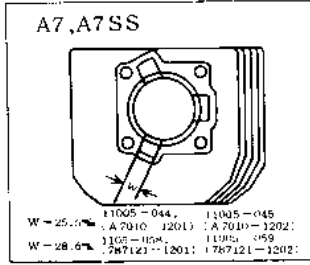

1967 A1SS PARTS DIAGRAM

CYLINDER HEAD/CYLINDER

1967 A1SS PARTS LIST

CYLINDER HEAD/CYLINDER

ITEM NAME	PART NUMBER	QUANTITY
L.H. CYLINDER HEAD (Ref # 1)	11001-020	NA
CYLINDER HEAD L.H (Ref # 1)	11001-021	1
L.H. CYLINDER HEAD (Ref # 2)	11001-022	(1)
CYLINDER HEAD R.H (Ref # 2)	11001-023	1
SPARK PLUGS B8HC (Ref # 3)	92070-010	2
SPARK PLUG B8HS (Ref # 3)	B8HS	2
SPARK PLUG B9HS (Ref # 3)	B9HS	2
NUT 8MM (Ref # 4)	92015-020	8
WASHER SPRING 12MM (Ref # 5)	461F1200	8
WASHER PLAIN 12MM (Ref # 6)	92022-072	8
GASKET CYLINDER HEAD (Ref # 7)	11004-023	2
CYLINDER L.H (Ref # 8)	11005-033	1
CYLINDER R.H (Ref # 9)	11005-035	1
GASKET CYLINDER BASE (Ref # 12)	11009-023	2