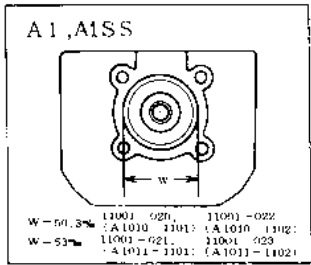

1967 A1SS PARTS DIAGRAM

CYLINDER HEAD/CYLINDER

1967 A1SS PARTS LIST

CYLINDER HEAD/CYLINDER

ITEM NAME	PART NUMBER	QUANTITY
L.H. CYLINDER HEAD (Ref # 1)	11001-020	NA
CYLINDER HEAD L.H (Ref # 1)	11001-021	1
L.H. CYLINDER HEAD (Ref # 2)	11001-022	(1)
CYLINDER HEAD R.H (Ref # 2)	11001-023	1
SPARK PLUGS B8HC (Ref # 3)	92070-010	2
SPARK PLUG B8HS (Ref # 3)	B8HS	2
SPARK PLUG B9HS (Ref # 3)	B9HS	2
NUT 8MM (Ref # 4)	92015-020	8
WASHER SPRING 12MM (Ref # 5)	461F1200	8
WASHER PLAIN 12MM (Ref # 6)	92022-072	8
GASKET CYLINDER HEAD (Ref # 7)	11004-023	2
CYLINDER L.H (Ref # 8)	11005-033	1
CYLINDER R.H (Ref # 9)	11005-035	1
GASKET CYLINDER BASE (Ref # 12)	11009-023	2