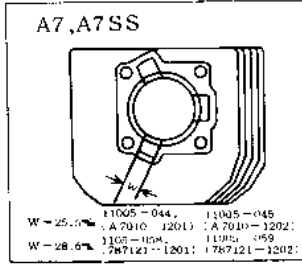

1967 A1SS PARTS DIAGRAM

CYLINDER HEAD/CYLINDER

1967 A1SS PARTS LIST

CYLINDER HEAD/CYLINDER

ITEM NAME	PART NUMBER	QUANTITY
L.H. CYLINDER HEAD (Ref # 1)	11001-020	NA
CYLINDER HEAD L.H (Ref # 1)	11001-021	1
L.H. CYLINDER HEAD (Ref # 2)	11001-022	(1)
CYLINDER HEAD R.H (Ref # 2)	11001-023	1
SPARK PLUGS B8HC (Ref # 3)	92070-010	2
SPARK PLUG B8HS (Ref # 3)	B8HS	2
SPARK PLUG B9HS (Ref # 3)	B9HS	2
NUT 8MM (Ref # 4)	92015-020	8
WASHER SPRING 12MM (Ref # 5)	461F1200	8
WASHER PLAIN 12MM (Ref # 6)	92022-072	8
GASKET CYLINDER HEAD (Ref # 7)	11004-023	2
CYLINDER L.H (Ref # 8)	11005-033	1
CYLINDER R.H (Ref # 9)	11005-035	1
GASKET CYLINDER BASE (Ref # 12)	11009-023	2