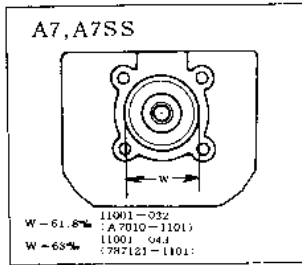

1967 A1SS PARTS DIAGRAM

CYLINDER HEAD/CYLINDER

1967 A1SS PARTS LIST

CYLINDER HEAD/CYLINDER

ITEM NAME	PART NUMBER	QUANTITY
L.H. CYLINDER HEAD (Ref # 1)	11001-020	NA
CYLINDER HEAD L.H (Ref # 1)	11001-021	1
L.H. CYLINDER HEAD (Ref # 2)	11001-022	(1)
CYLINDER HEAD R.H (Ref # 2)	11001-023	1
SPARK PLUGS B8HC (Ref # 3)	92070-010	2
SPARK PLUG B8HS (Ref # 3)	B8HS	2
SPARK PLUG B9HS (Ref # 3)	B9HS	2
NUT 8MM (Ref # 4)	92015-020	8
WASHER SPRING 12MM (Ref # 5)	461F1200	8
WASHER PLAIN 12MM (Ref # 6)	92022-072	8
GASKET CYLINDER HEAD (Ref # 7)	11004-023	2
CYLINDER L.H (Ref # 8)	11005-033	1
CYLINDER R.H (Ref # 9)	11005-035	1
GASKET CYLINDER BASE (Ref # 12)	11009-023	2