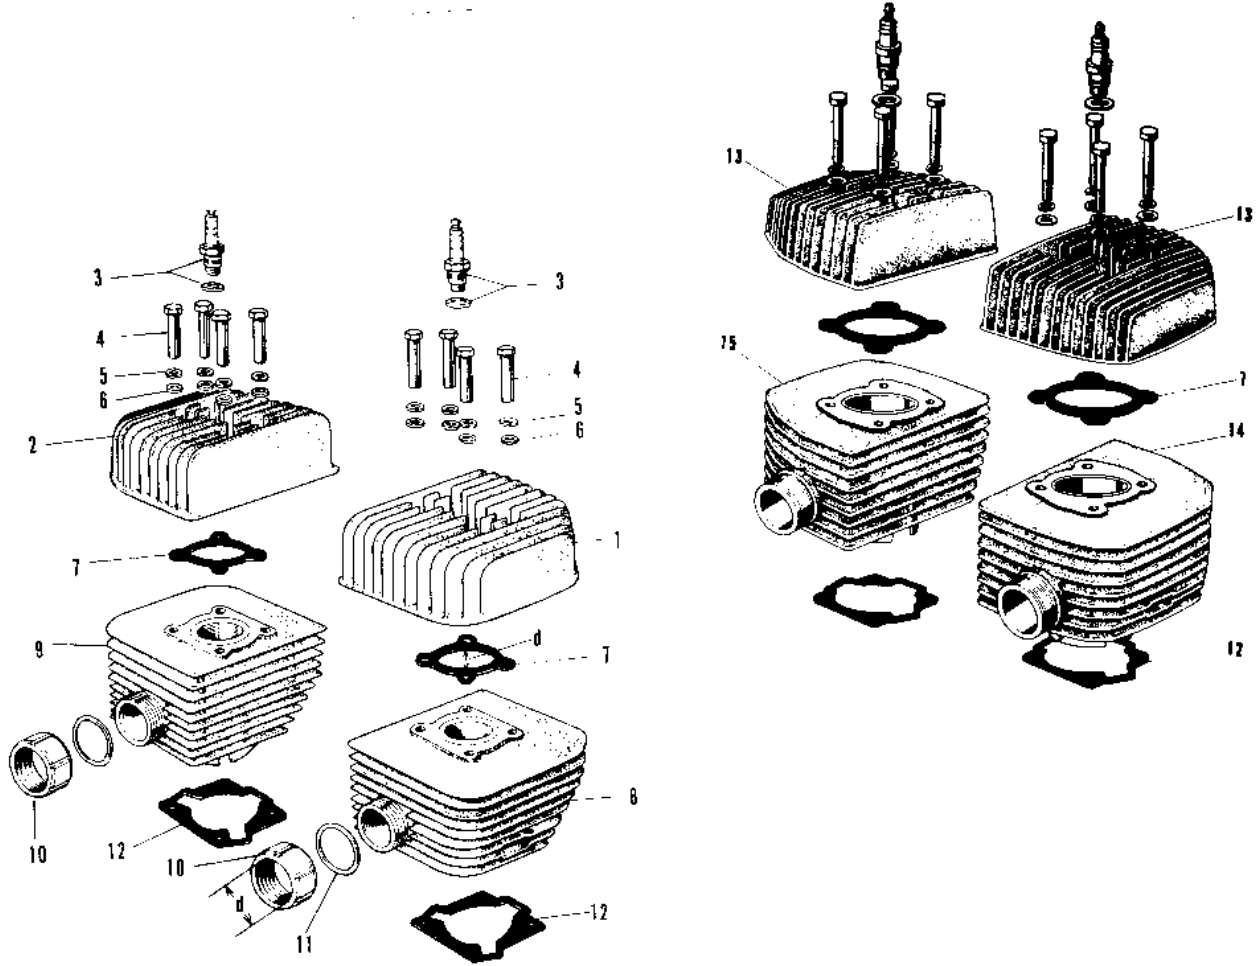

1967 A1SS PARTS DIAGRAM

CYLINDER HEAD/CYLINDER

1967 A1SS PARTS LIST

CYLINDER HEAD/CYLINDER

ITEM NAME	PART NUMBER	QUANTITY
L.H. CYLINDER HEAD (Ref # 1)	11001-020	NA
CYLINDER HEAD L.H (Ref # 1)	11001-021	1
L.H. CYLINDER HEAD (Ref # 2)	11001-022	(1)
CYLINDER HEAD R.H (Ref # 2)	11001-023	1
SPARK PLUGS B8HC (Ref # 3)	92070-010	2
SPARK PLUG B8HS (Ref # 3)	B8HS	2
SPARK PLUG B9HS (Ref # 3)	B9HS	2
NUT 8MM (Ref # 4)	92015-020	8
WASHER SPRING 12MM (Ref # 5)	461F1200	8
WASHER PLAIN 12MM (Ref # 6)	92022-072	8
GASKET CYLINDER HEAD (Ref # 7)	11004-023	2
CYLINDER L.H (Ref # 8)	11005-033	1
CYLINDER R.H (Ref # 9)	11005-035	1
GASKET CYLINDER BASE (Ref # 12)	11009-023	2