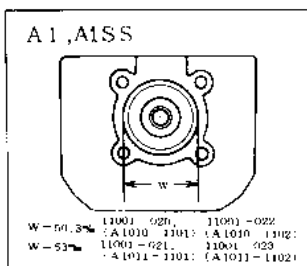

# 1967 A1SS PARTS DIAGRAM

## CYLINDER HEAD/CYLINDER

## CYLINDER HEAD/CYLINDER

ITEM NAME	PART NUMBER	QUANTITY
L.H. CYLINDER HEAD (Ref # 1)	11001-020	NA
CYLINDER HEAD L.H (Ref # 1)	11001-021	1
L.H. CYLINDER HEAD (Ref # 2)	11001-022	(1)
CYLINDER HEAD R.H (Ref # 2)	11001-023	1
SPARK PLUGS B8HC (Ref # 3)	92070-010	2
SPARK PLUG B8HS (Ref # 3)	B8HS	2
SPARK PLUG B9HS (Ref # 3)	B9HS	2
NUT 8MM (Ref # 4)	92015-020	8
WASHER SPRING 12MM (Ref # 5)	461F1200	8
WASHER PLAIN 12MM (Ref # 6)	92022-072	8
GASKET CYLINDER HEAD (Ref # 7)	11004-023	2
CYLINDER L.H (Ref # 8)	11005-033	1
CYLINDER R.H (Ref # 9)	11005-035	1
GASKET CYLINDER BASE (Ref # 12)	11009-023	2