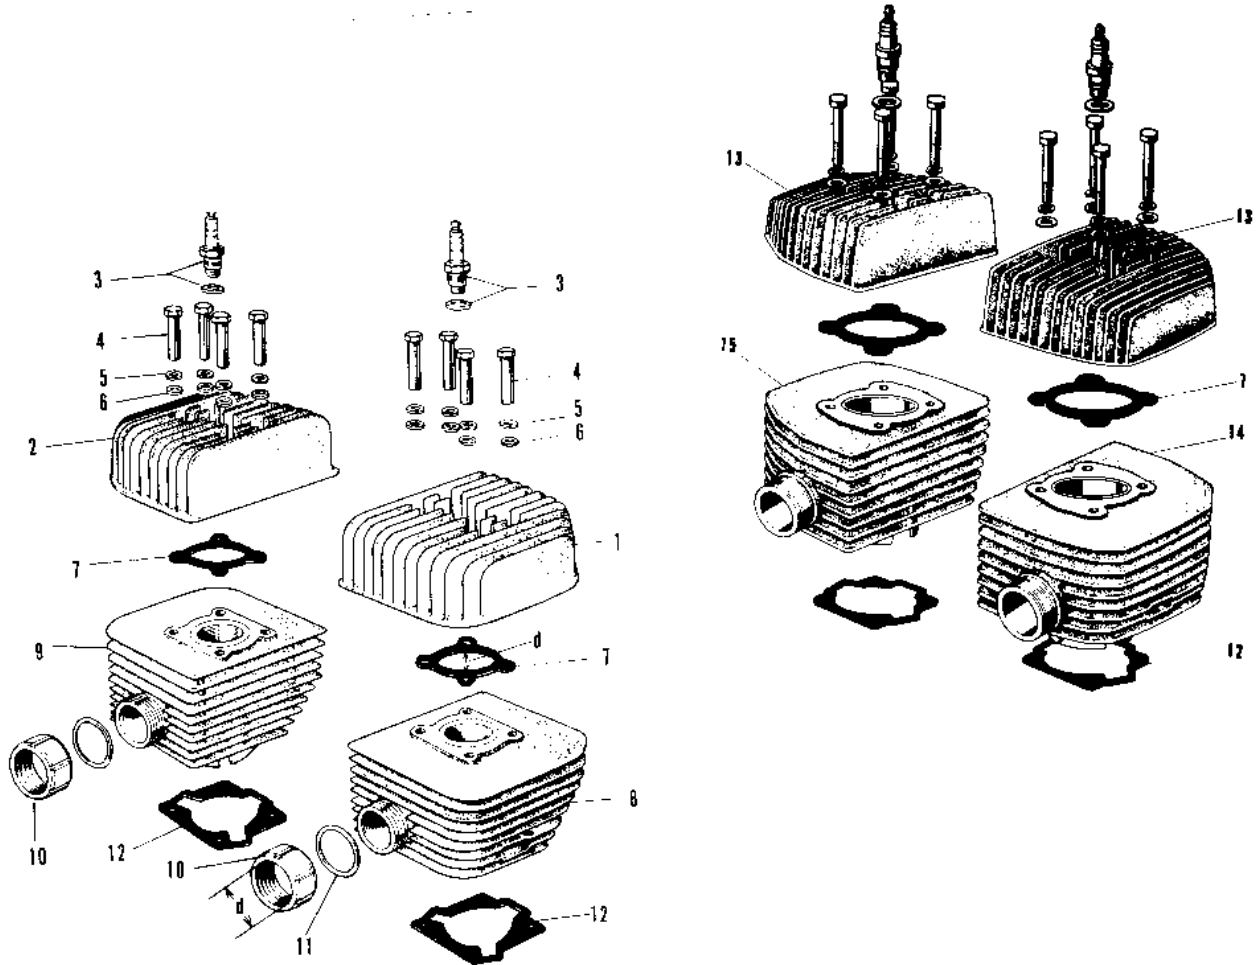

# 1967 A1SS PARTS DIAGRAM

## CYLINDER HEAD/CYLINDER

## CYLINDER HEAD/CYLINDER

ITEM NAME	PART NUMBER	QUANTITY
L.H. CYLINDER HEAD (Ref # 1)	11001-020	NA
CYLINDER HEAD L.H (Ref # 1)	11001-021	1
L.H. CYLINDER HEAD (Ref # 2)	11001-022	(1)
CYLINDER HEAD R.H (Ref # 2)	11001-023	1
SPARK PLUGS B8HC (Ref # 3)	92070-010	2
SPARK PLUG B8HS (Ref # 3)	B8HS	2
SPARK PLUG B9HS (Ref # 3)	B9HS	2
NUT 8MM (Ref # 4)	92015-020	8
WASHER SPRING 12MM (Ref # 5)	461F1200	8
WASHER PLAIN 12MM (Ref # 6)	92022-072	8
GASKET CYLINDER HEAD (Ref # 7)	11004-023	2
CYLINDER L.H (Ref # 8)	11005-033	1
CYLINDER R.H (Ref # 9)	11005-035	1
GASKET CYLINDER BASE (Ref # 12)	11009-023	2