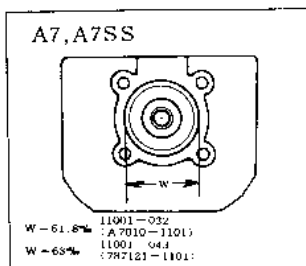

# 1967 A1SS PARTS DIAGRAM

## CYLINDER HEAD/CYLINDER

## CYLINDER HEAD/CYLINDER

ITEM NAME	PART NUMBER	QUANTITY
L.H. CYLINDER HEAD (Ref # 1)	11001-020	NA
CYLINDER HEAD L.H (Ref # 1)	11001-021	1
L.H. CYLINDER HEAD (Ref # 2)	11001-022	(1)
CYLINDER HEAD R.H (Ref # 2)	11001-023	1
SPARK PLUGS B8HC (Ref # 3)	92070-010	2
SPARK PLUG B8HS (Ref # 3)	B8HS	2
SPARK PLUG B9HS (Ref # 3)	B9HS	2
NUT 8MM (Ref # 4)	92015-020	8
WASHER SPRING 12MM (Ref # 5)	461F1200	8
WASHER PLAIN 12MM (Ref # 6)	92022-072	8
GASKET CYLINDER HEAD (Ref # 7)	11004-023	2
CYLINDER L.H (Ref # 8)	11005-033	1
CYLINDER R.H (Ref # 9)	11005-035	1
GASKET CYLINDER BASE (Ref # 12)	11009-023	2