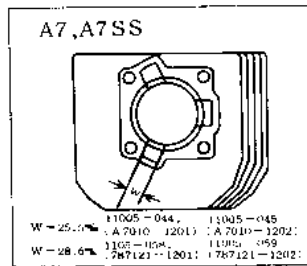

# 1967 A1SS PARTS DIAGRAM

## CYLINDER HEAD/CYLINDER

## CYLINDER HEAD/CYLINDER

ITEM NAME	PART NUMBER	QUANTITY
L.H. CYLINDER HEAD (Ref # 1)	11001-020	NA
CYLINDER HEAD L.H (Ref # 1)	11001-021	1
L.H. CYLINDER HEAD (Ref # 2)	11001-022	(1)
CYLINDER HEAD R.H (Ref # 2)	11001-023	1
SPARK PLUGS B8HC (Ref # 3)	92070-010	2
SPARK PLUG B8HS (Ref # 3)	B8HS	2
SPARK PLUG B9HS (Ref # 3)	B9HS	2
NUT 8MM (Ref # 4)	92015-020	8
WASHER SPRING 12MM (Ref # 5)	461F1200	8
WASHER PLAIN 12MM (Ref # 6)	92022-072	8
GASKET CYLINDER HEAD (Ref # 7)	11004-023	2
CYLINDER L.H (Ref # 8)	11005-033	1
CYLINDER R.H (Ref # 9)	11005-035	1
GASKET CYLINDER BASE (Ref # 12)	11009-023	2