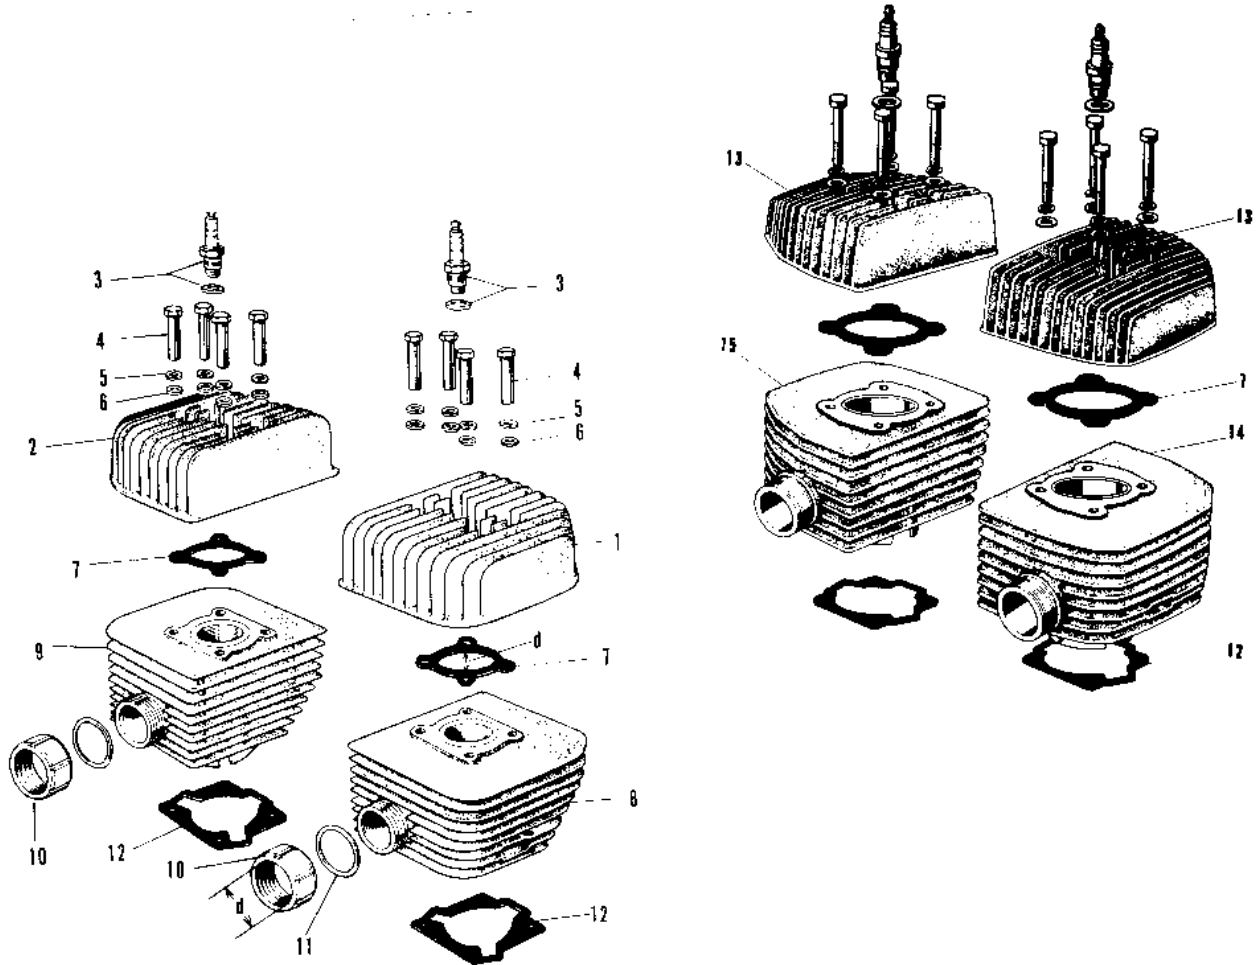

# 1971 A1SS-B PARTS DIAGRAM

## CYLINDER HEAD/CYLINDER

### CYLINDER HEAD/CYLINDER

ITEM NAME	PART NUMBER	QUANTITY
L.H. CYLINDER HEAD (Ref # 1)	11001-020	NA
CYLINDER HEAD L.H (Ref # 1)	11001-021	1
L.H. CYLINDER HEAD (Ref # 2)	11001-022	(1)
CYLINDER HEAD R.H (Ref # 2)	11001-023	1
SPARK PLUGS B8HC (Ref # 3)	92070-010	2
SPARK PLUG B8HS (Ref # 3)	B8HS	2
SPARK PLUG B9HS (Ref # 3)	B9HS	2
NUT 8MM (Ref # 4)	92015-020	8
WASHER SPRING 12MM (Ref # 5)	461F1200	8
WASHER PLAIN 12MM (Ref # 6)	92022-072	8
GASKET CYLINDER HEAD (Ref # 7)	11004-023	2
CYLINDER L.H (Ref # 8)	11005-033	1
CYLINDER R.H (Ref # 9)	11005-035	1
GASKET CYLINDER BASE (Ref # 12)	11009-023	2