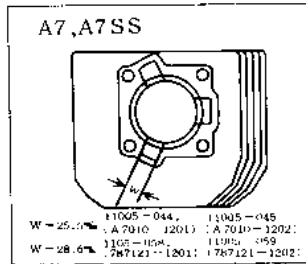

1971 A1SS-B PARTS DIAGRAM

CYLINDER HEAD/CYLINDER

1971 A1SS-B PARTS LIST

CYLINDER HEAD/CYLINDER

ITEM NAME	PART NUMBER	QUANTITY
L.H. CYLINDER HEAD (Ref # 1)	11001-020	NA
CYLINDER HEAD L.H (Ref # 1)	11001-021	1
L.H. CYLINDER HEAD (Ref # 2)	11001-022	(1
CYLINDER HEAD R.H (Ref # 2)	11001-023	1
SPARK PLUGS B8HC (Ref # 3)	92070-010	2
SPARK PLUG B8HS (Ref # 3)	B8HS	2
SPARK PLUG B9HS (Ref # 3)	B9HS	2
NUT 8MM (Ref # 4)	92015-020	8
WASHER SPRING 12MM (Ref # 5)	461F1200	8
WASHER PLAIN 12MM (Ref # 6)	92022-072	8
GASKET CYLINDER HEAD (Ref # 7)	11004-023	2
CYLINDER L.H (Ref # 8)	11005-033	1
CYLINDER R.H (Ref # 9)	11005-035	1
GASKET CYLINDER BASE (Ref # 12)	11009-023	2