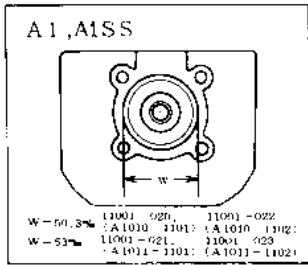

# 1971 A1SS-B PARTS DIAGRAM

## CYLINDER HEAD/CYLINDER

### CYLINDER HEAD/CYLINDER

ITEM NAME	PART NUMBER	QUANTITY
L.H. CYLINDER HEAD (Ref # 1)	11001-020	NA
CYLINDER HEAD L.H (Ref # 1)	11001-021	1
L.H. CYLINDER HEAD (Ref # 2)	11001-022	(1)
CYLINDER HEAD R.H (Ref # 2)	11001-023	1
SPARK PLUGS B8HC (Ref # 3)	92070-010	2
SPARK PLUG B8HS (Ref # 3)	B8HS	2
SPARK PLUG B9HS (Ref # 3)	B9HS	2
NUT 8MM (Ref # 4)	92015-020	8
WASHER SPRING 12MM (Ref # 5)	461F1200	8
WASHER PLAIN 12MM (Ref # 6)	92022-072	8
GASKET CYLINDER HEAD (Ref # 7)	11004-023	2
CYLINDER L.H (Ref # 8)	11005-033	1
CYLINDER R.H (Ref # 9)	11005-035	1
GASKET CYLINDER BASE (Ref # 12)	11009-023	2