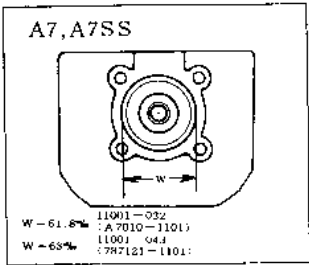

# 1971 A1SS-B PARTS DIAGRAM

## CYLINDER HEAD/CYLINDER

### CYLINDER HEAD/CYLINDER

ITEM NAME	PART NUMBER	QUANTITY
L.H. CYLINDER HEAD (Ref # 1)	11001-020	NA
CYLINDER HEAD L.H (Ref # 1)	11001-021	1
L.H. CYLINDER HEAD (Ref # 2)	11001-022	(1)
CYLINDER HEAD R.H (Ref # 2)	11001-023	1
SPARK PLUGS B8HC (Ref # 3)	92070-010	2
SPARK PLUG B8HS (Ref # 3)	B8HS	2
SPARK PLUG B9HS (Ref # 3)	B9HS	2
NUT 8MM (Ref # 4)	92015-020	8
WASHER SPRING 12MM (Ref # 5)	461F1200	8
WASHER PLAIN 12MM (Ref # 6)	92022-072	8
GASKET CYLINDER HEAD (Ref # 7)	11004-023	2
CYLINDER L.H (Ref # 8)	11005-033	1
CYLINDER R.H (Ref # 9)	11005-035	1
GASKET CYLINDER BASE (Ref # 12)	11009-023	2