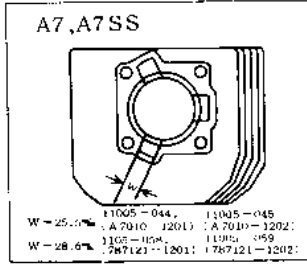

# 1971 A1SS-B PARTS DIAGRAM

## CYLINDER HEAD/CYLINDER

### CYLINDER HEAD/CYLINDER

ITEM NAME	PART NUMBER	QUANTITY
L.H. CYLINDER HEAD (Ref # 1)	11001-020	NA
CYLINDER HEAD L.H (Ref # 1)	11001-021	1
L.H. CYLINDER HEAD (Ref # 2)	11001-022	(1)
CYLINDER HEAD R.H (Ref # 2)	11001-023	1
SPARK PLUGS B8HC (Ref # 3)	92070-010	2
SPARK PLUG B8HS (Ref # 3)	B8HS	2
SPARK PLUG B9HS (Ref # 3)	B9HS	2
NUT 8MM (Ref # 4)	92015-020	8
WASHER SPRING 12MM (Ref # 5)	461F1200	8
WASHER PLAIN 12MM (Ref # 6)	92022-072	8
GASKET CYLINDER HEAD (Ref # 7)	11004-023	2
CYLINDER L.H (Ref # 8)	11005-033	1
CYLINDER R.H (Ref # 9)	11005-035	1
GASKET CYLINDER BASE (Ref # 12)	11009-023	2