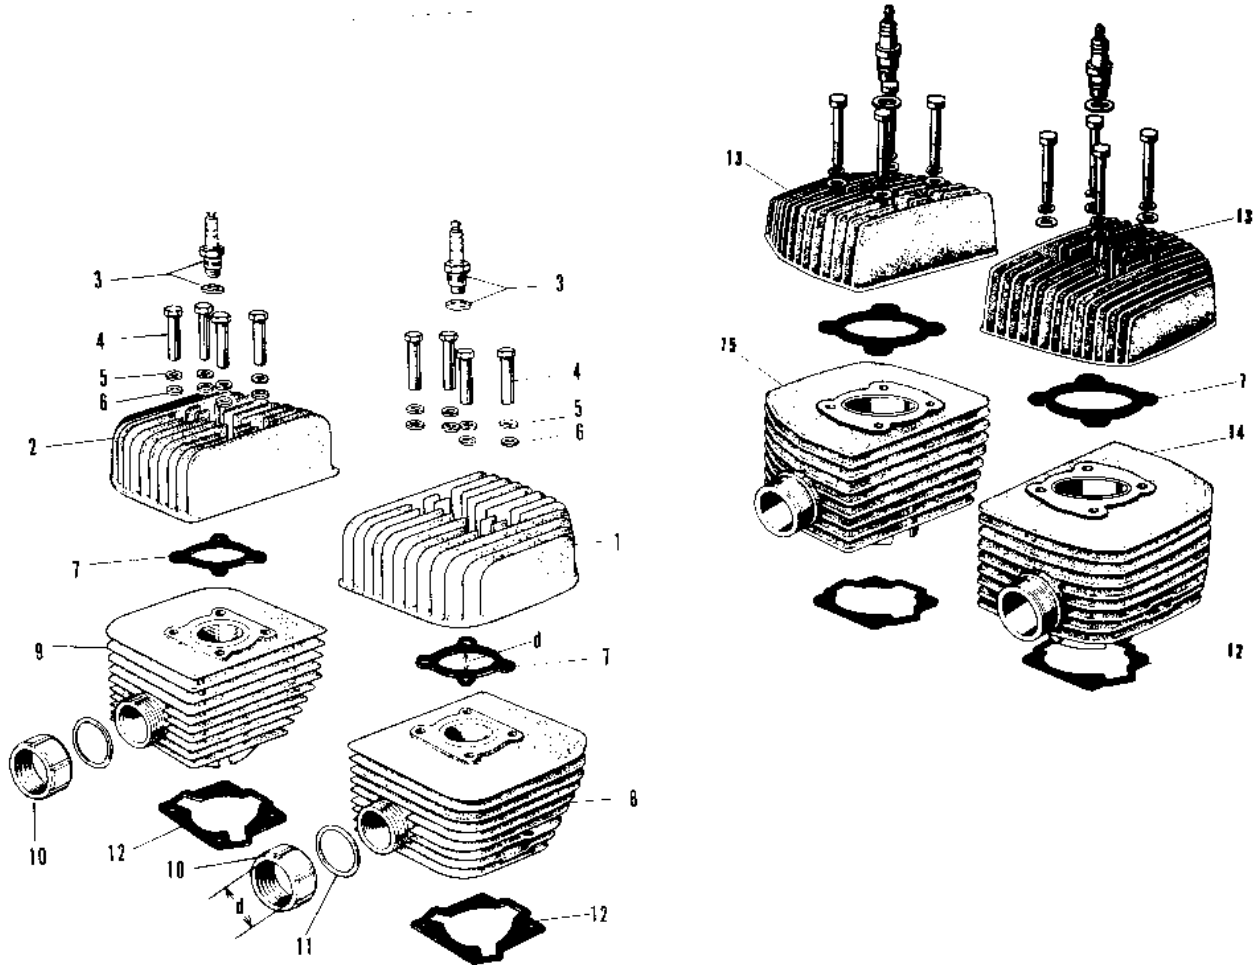

1971 A1SS-B PARTS DIAGRAM

CYLINDER HEAD/CYLINDER

1971 A1SS-B PARTS LIST

CYLINDER HEAD/CYLINDER

ITEM NAME	PART NUMBER	QUANTITY
L.H. CYLINDER HEAD (Ref # 1)	11001-020	NA
CYLINDER HEAD L.H (Ref # 1)	11001-021	1
L.H. CYLINDER HEAD (Ref # 2)	11001-022	(1
CYLINDER HEAD R.H (Ref # 2)	11001-023	1
SPARK PLUGS B8HC (Ref # 3)	92070-010	2
SPARK PLUG B8HS (Ref # 3)	B8HS	2
SPARK PLUG B9HS (Ref # 3)	B9HS	2
NUT 8MM (Ref # 4)	92015-020	8
WASHER SPRING 12MM (Ref # 5)	461F1200	8
WASHER PLAIN 12MM (Ref # 6)	92022-072	8
GASKET CYLINDER HEAD (Ref # 7)	11004-023	2
CYLINDER L.H (Ref # 8)	11005-033	1
CYLINDER R.H (Ref # 9)	11005-035	1
GASKET CYLINDER BASE (Ref # 12)	11009-023	2