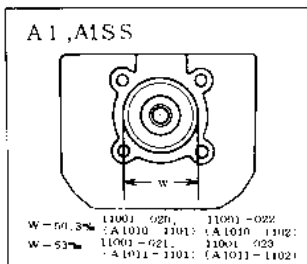

1971 A1SS-B PARTS DIAGRAM

CYLINDER HEAD/CYLINDER

1971 A1SS-B PARTS LIST

CYLINDER HEAD/CYLINDER

ITEM NAME	PART NUMBER	QUANTITY
L.H. CYLINDER HEAD (Ref # 1)	11001-020	NA
CYLINDER HEAD L.H (Ref # 1)	11001-021	1
L.H. CYLINDER HEAD (Ref # 2)	11001-022	(1
CYLINDER HEAD R.H (Ref # 2)	11001-023	1
SPARK PLUGS B8HC (Ref # 3)	92070-010	2
SPARK PLUG B8HS (Ref # 3)	B8HS	2
SPARK PLUG B9HS (Ref # 3)	B9HS	2
NUT 8MM (Ref # 4)	92015-020	8
WASHER SPRING 12MM (Ref # 5)	461F1200	8
WASHER PLAIN 12MM (Ref # 6)	92022-072	8
GASKET CYLINDER HEAD (Ref # 7)	11004-023	2
CYLINDER L.H (Ref # 8)	11005-033	1
CYLINDER R.H (Ref # 9)	11005-035	1
GASKET CYLINDER BASE (Ref # 12)	11009-023	2