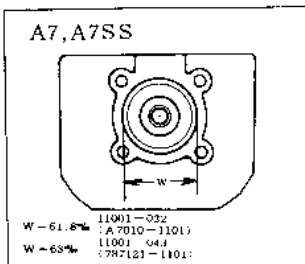

1971 A1SS-B PARTS DIAGRAM

CYLINDER HEAD/CYLINDER

1971 A1SS-B PARTS LIST

CYLINDER HEAD/CYLINDER

ITEM NAME	PART NUMBER	QUANTITY
L.H. CYLINDER HEAD (Ref # 1)	11001-020	NA
CYLINDER HEAD L.H (Ref # 1)	11001-021	1
L.H. CYLINDER HEAD (Ref # 2)	11001-022	(1
CYLINDER HEAD R.H (Ref # 2)	11001-023	1
SPARK PLUGS B8HC (Ref # 3)	92070-010	2
SPARK PLUG B8HS (Ref # 3)	B8HS	2
SPARK PLUG B9HS (Ref # 3)	B9HS	2
NUT 8MM (Ref # 4)	92015-020	8
WASHER SPRING 12MM (Ref # 5)	461F1200	8
WASHER PLAIN 12MM (Ref # 6)	92022-072	8
GASKET CYLINDER HEAD (Ref # 7)	11004-023	2
CYLINDER L.H (Ref # 8)	11005-033	1
CYLINDER R.H (Ref # 9)	11005-035	1
GASKET CYLINDER BASE (Ref # 12)	11009-023	2